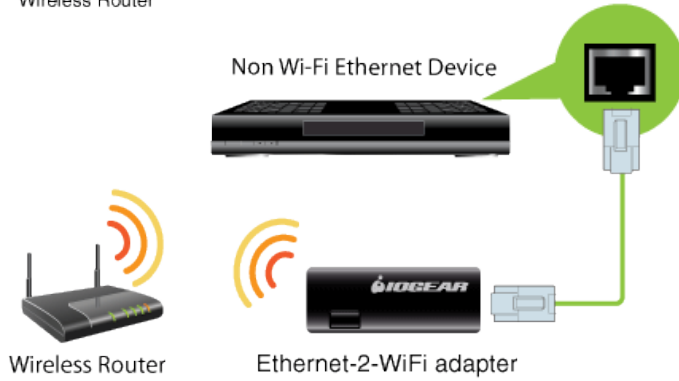

Ethernet-2-WiFi Universal Wireless Adapter

How does it work?

- Connect Non Wi-Fi Ethernet Device to Ethernet-2-WiFi adapter using an Ethernet Cable
- Ethernet-2-WiFi adapter connects wirelessly to your Wireless Router

Product Requirements

- System Requirements
  - Ethernet enabled device
  - Wireless Router with WPS Setup or Wireless Router without WPS Setup and Ethernet Enabled Computer

Package Contents

- 1 x Ethernet-2-WiFi Universal Wireless Adapter
- 1 x USB Power Cable
- 1 x USB Power Adapter
- 1 x Ethernet Cable (3ft)
- 1 x Quick Start Guide
- 1 x Warranty Card