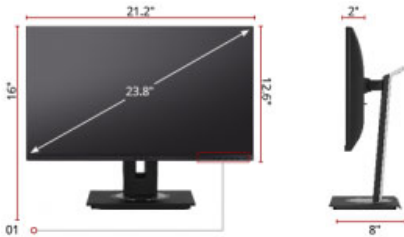

Product Description

Designed to boost productivity and maximize output, the ViewSonic® VG2456 is a 24" docking monitor that transforms your desktop into a streamlined and efficient workspace. Enjoy reliable and flexible network connectivity with the integrated gigabit Ethernet port, while the latest USB 3.2 Type-C connectivity makes dual-monitor setup a breeze. That's not all, the integrated USB hub also provides single-cable simplicity for connecting and charging your peripherals and accessories. A best-in-class ergonomic design features 40-degree tilt and bi-directional pivot so your screen and workspace are as comfortable as you need. In addition, the included vDisplay software gives you quick and easy OSD control, as well as customized screen templates for easy multi-tasking. This monitor is also shipped in eco-friendly biodegradable packaging, along with an easy-to-install quick release stand that makes for quick deployment and a lower total cost of ownership.

01. Menu Controls
02. VESA Compatible Wall Mount
  100 x 100 mm
03. Internal Speakers

04. AC In
05. HDMI 1.4
06. Display Port In
07. USB Type A (x2)