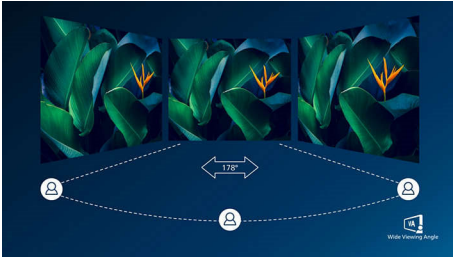

PHILIPS

LCD monitor
V Line 24 (23.8" / 60.5 cm diag.), 1920 x 1080 (Full HD)

241V8LBS/27

Highlights

VA display

Philips VA LED display uses an advanced multi-domain vertical alignment technology which gives you super-high static contrast ratios for extra vivid and bright images. While standard office applications are handled with ease, it is especially suitable for photos, web-browsing, movies, gaming, and demanding graphical applications. It's optimized pixel management technology gives you 178/178 degree extra wide viewing angle, resulting in crisp images.