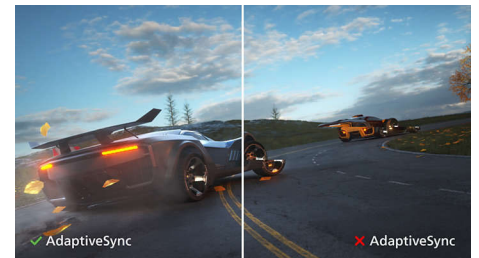

Adaptive-Sync technology

Gaming shouldn't be a choice between choppy gameplay or broken frames. Get fluid, artifact-free performance at virtually any framerate with Adaptive-Sync technology, smooth quick refresh and ultra-fast response time.