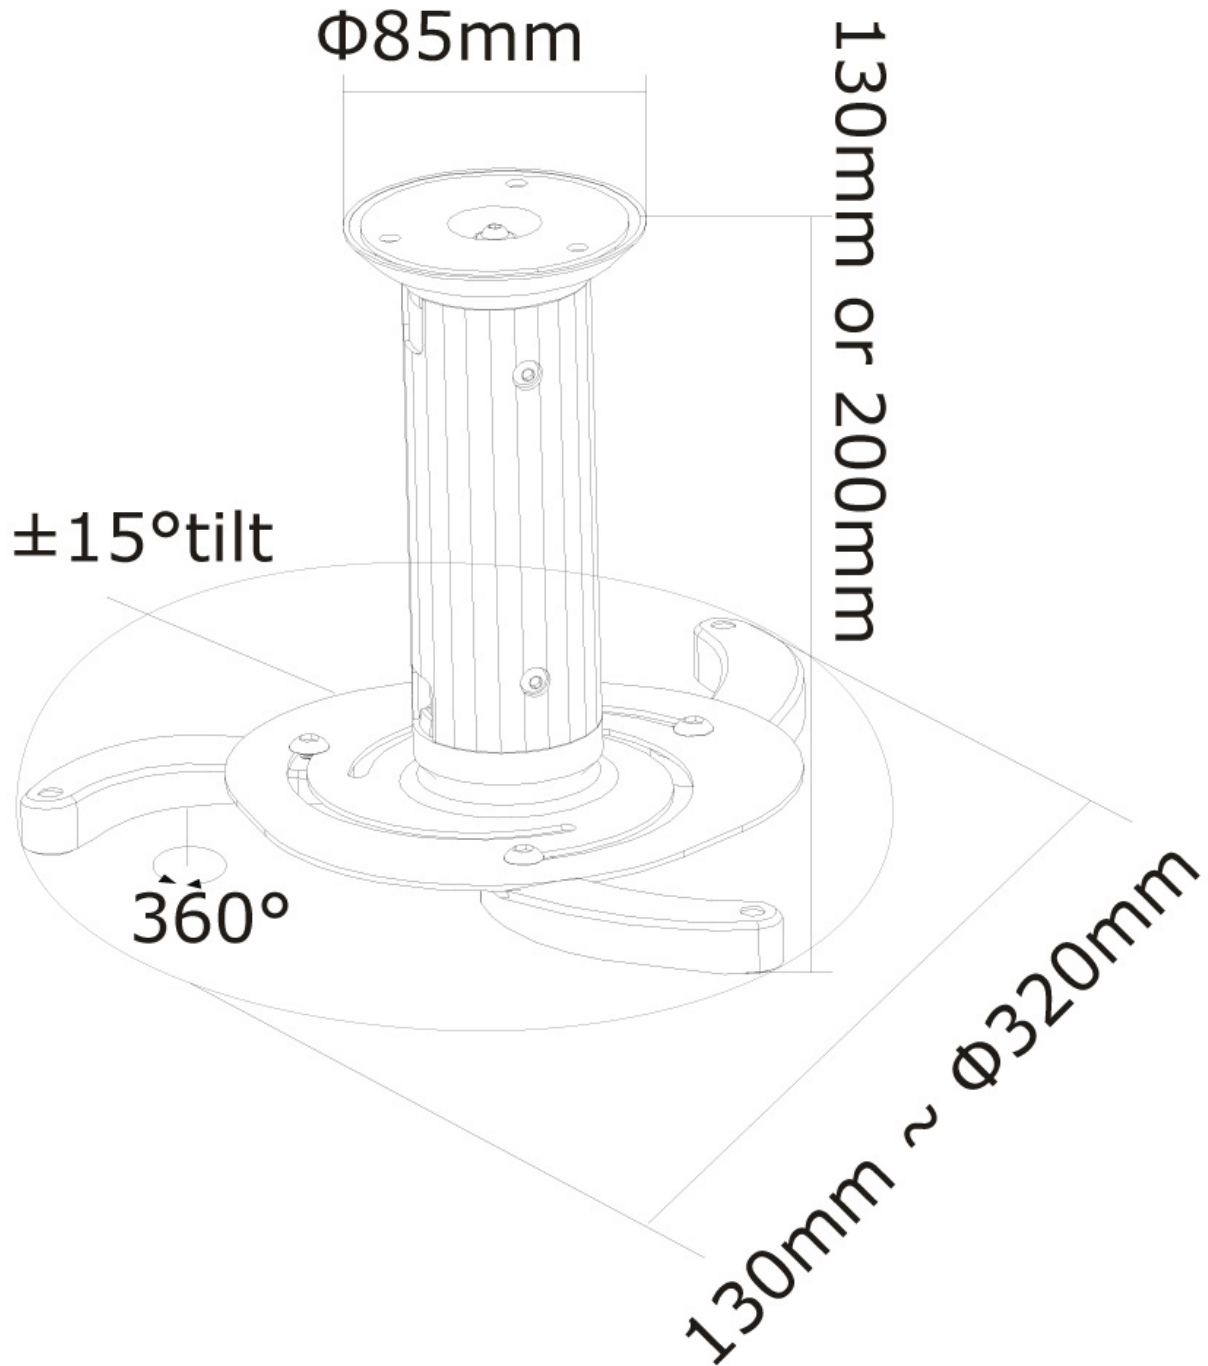

BEAMER-C80WHITE

NEOMOUNTS BY NEWSTAR PROJECTOR

Neomounts