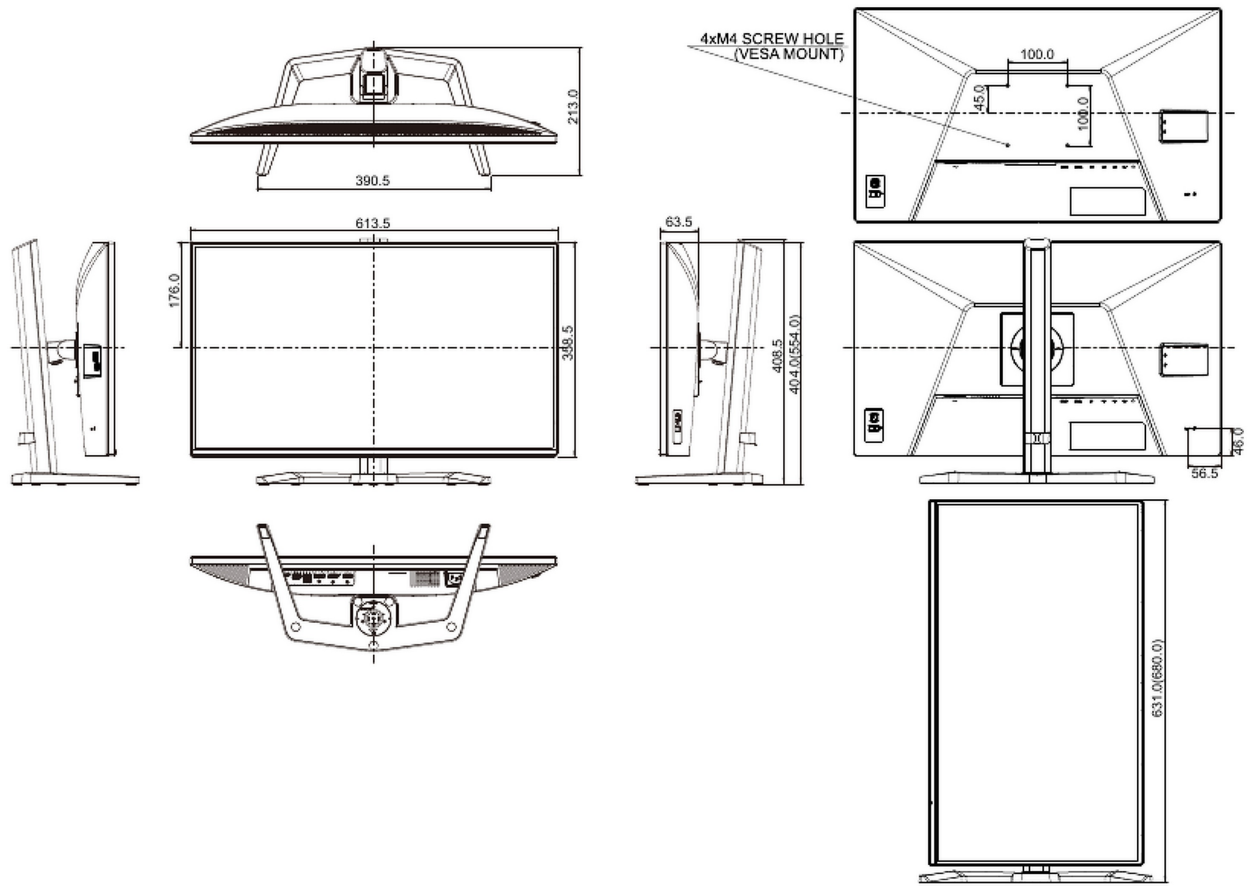

04 MECHANICAL

Display position adjustments	height, swivel, tilt, pivot (rotation both sides)
Height adjustment	150mm
Rotation (PIVOT function)	90°
Swivel stand	90°; ° left; 45° right

Tilt angle 23° up; 5° down

VESA mounting 100 x 100mm

Cable management system yes

05 ACCESSORIES INCLUDED

Cables power (1.5m), USB (1.5m), HDMI (1.5m), DP (1.5m)

Other quick start guide, safety guide

06 POWER MANAGEMENT

Power supply unit internal

08 DIMENSIONS / WEIGHT

Product dimensions W x H x D 612 x 553.5 x 313mm

Box dimensions W x H x D 690 x 140 x 465mm

Weight (without box) 5.7kg

Weight (without stand) 3.9kg

Weight (with box) 8.2kg

EAN code 4948570126521