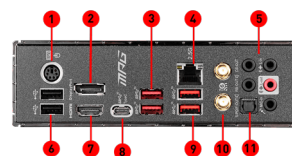

2.5G Network Solution

Featuring premium 2.5G LAN with LAN manager delivers better network experience.

WiFi 6

The latest wireless solution supports MU-MIMO and BSS color technology, delivering speeds up to 2400Mbps.

Audio Boost 4

Isolated audio with a high quality audio processor for the most immersive gaming experience.

DDR4 Boost

Advanced technology to deliver pure data signals for the best gaming performance and stability.

M.2 SHIELD FROZR

Onboard M.2 thermal solution to keep M.2 SSDs safe while preventing throttling, making them run cooler & faster.

SPECIFICATION

Model Name	MPG Z490 CARBON EK X
CPU Support	Supports 10th Gen Intel® Core™ and Pentium® Gold / Celeron® processors
CPU Socket	LGA 1200
Chipset	Intel® Z490 Chipset
Graphics Interface	3x PCI-E 3.0 x16 slots Support 2-Way NVIDIA® SLI™ / 3-Way AMD® CrossFire™ Technology
Display Interface	DisplayPort, HDMI - Requires Processor Graphics
Memory Support	4 DIMMs, Dual Channel DDR4-4800(OC)
Expansion Slots	2x PCIe 3.0 x1 slots
Storage	2x M.2 slots, support Intel® Optane™ Technology 6x SATA 6Gb/s
USB ports	1 x USB 3.2 Gen 2x2 20Gbps (Type-C) + 5 x USB 3.2 Gen 2 10Gbps (1 Type-C + 4 Type-A) + 2 x USB 3.2 Gen 1 5Gbps (Type-A) + 6 x USB 2.0
LAN	Realtek® 8125B 2.5G LAN
WiFi / BT	Intel® Wi-Fi 6 AX201, Bluetooth 5.1
Audio	8-Channel(7.1) HD Audio with Audio Boost 4
Form Factor	ATX

CONNECTIONS

1. PS/2 Combo Port
2. DisplayPort
3. USB 3.2 Gen 2 10Gbps (Type-A)
4. 2.5G LAN
5. HD Audio Connectors
6. USB 2.0
7. HDMI
8. USB 3.2 Gen 2x2 20Gbps (Type-C)
9. USB 3.2 Gen 2 10Gbps (Type-A)
10. Wi-Fi 6
11. Optical S/PDIF OUT