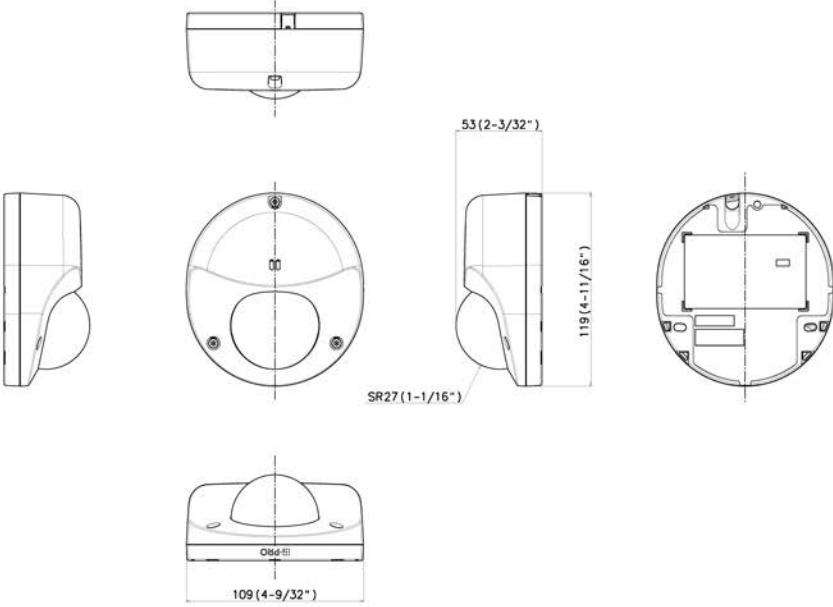

WV-QJB500-W
Mount Bracket

WV-QJB502A-W
Mount Bracket

WV-QPL500-W
Mount Bracket

WV-QWL500-W
Mount Bracket

APPEARANCE

Mass : Approx. 550 g (1.21 lbs)

Unit : mm