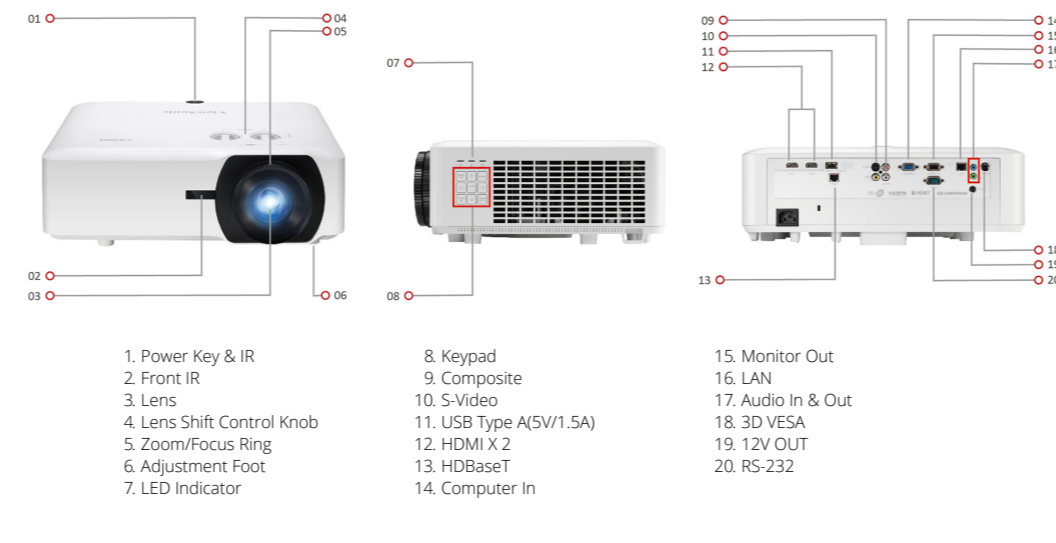

Key Features

- 6,000 ANSI Lumens to deliver bright images up to 300" in size
- 2nd generation Laser Phosphor technology with a 20,000-hour lifespan
- Wide H/V lens shift and 1.6x optical zoom for flexible installation
- Creativity supported by 360° projection & portrait mode
- Dual HDMI 2.0b supporting 4K HDR/HLG content

Product Description

The LS920WU is an advanced 6,000 ANSI Lumens WUXGA installation projector. Adopting 2nd generation Laser Phosphor technology, the LS920WU offers high and consistent brightness with a lifespan of 20,000 hours and a screen size of up to 300". Wide lens shift, 1.6x optical zoom, 360° projection, and portrait mode combine for incredible flexibility that gives life to captivating creative installations, especially ideal for auditoriums, board rooms, commercial displays, restaurants, and sports bars. Dual HDMI 2.0b / HDCP 2.2 ports ensure access to original 4K quality content with HDR/HLG support. Add to that the compact size and the built-in HDBaseT for the perfect mix of high-quality projection and cost-effectiveness.

INPUT

Computer in (share with component):	1
Composite:	1
S-Video:	1
HDMI:	2, (HDMI 2.0b, HDCP 2.2)
Audio-in (3.5mm):	1
Audio-in (RCA R/L):	1
3D VESA (Sync):	1
HDBaseT:	1

OUTPUT

Monitor out:	1
Audio out (3.5mm):	1
Speaker:	10W x2
USB Type A (Power):	1 (5W/ 1.5A)
12V Trigger (3.5mm):	1