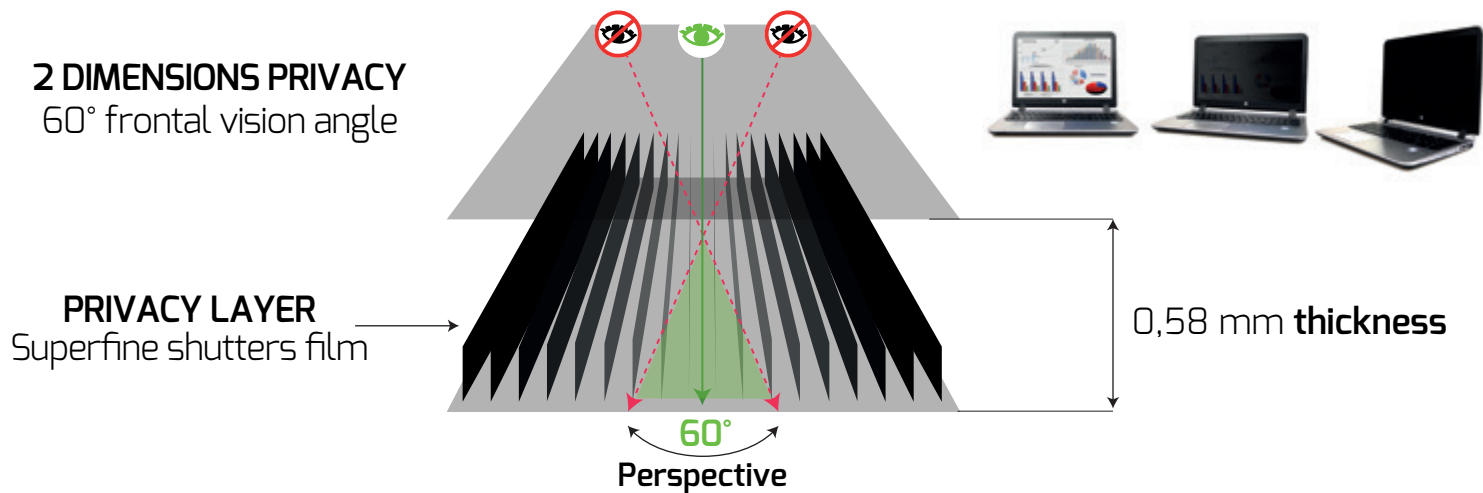

PRODUCT STRUCTURE

Reinforced resistance •	50 µm	PE Protection Film Protection	• Augmente la résistance
Impactproof •	50 µm	Film (PET)	• Anti-chocs
Visibility improved •	127 µm	AG (Anti-Glare) Coating on PET	• Améliore la visibilité
Optical comfort & protection •	10 µm	Blue Light Cut Layer	• Protège et améliore le confort visuel
Vision clarity •	10 µm	Optical PSA	• Réhausse la clarté de la vision
Lateral privacy •	300 µm	Privacy Layer	• Installe la confidentialité latérale
Solidity •	3 µm	Hard Coating Layer	• Amplifie la solidité
Impactproof •	50 µm	Protection Film (PET)	• Anti-chocs

PRIVACY FILTER TECHNOLOGY

GENERAL PROPERTY

Property	Test Item	Test Method	Requirement	Result
Appearance	Rainbow / Particle	Human-Eye	No Visible (Coated Surface)	Good
	Transmittance	JIS K 7105	≥ 50%	67.1
Optical Property	Haze Viewing	JIS K 7105	20 ± 10	23.2
	Angle	CNF Method	≤ 30 Deg	29
Physical Property	Pencil	JIS K 5600	≥2H	2H
	Hardness	Cross Hatch	100/100	100
	Adhesiveness	Test		

** The table above shows typical test results and does not guarantee material value. **
Viewing angle is the angle at the half of Peak brightness in dark room.