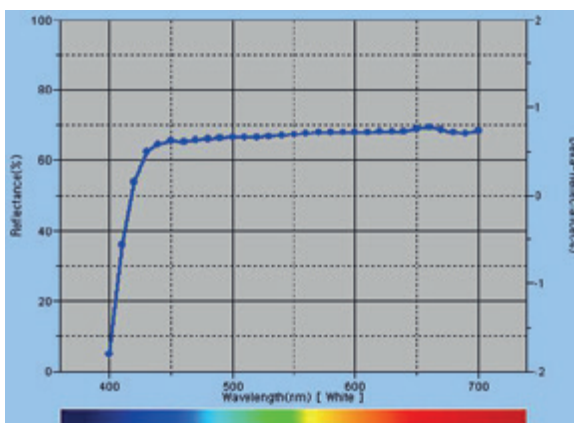

Data	Remark	
Color Property	Y	45.86	Transmittance
	x/y	0.314/ 0.332	
	L*	73.45	
	a*/b*	-3.62/1.5	
Blue Cut Performance	@400nm	1.2 %	
	@350nm	4.1 %	
	Avg. Cut Ratio (%)	81.1 %	Avg. BL Cut (@380~@460)