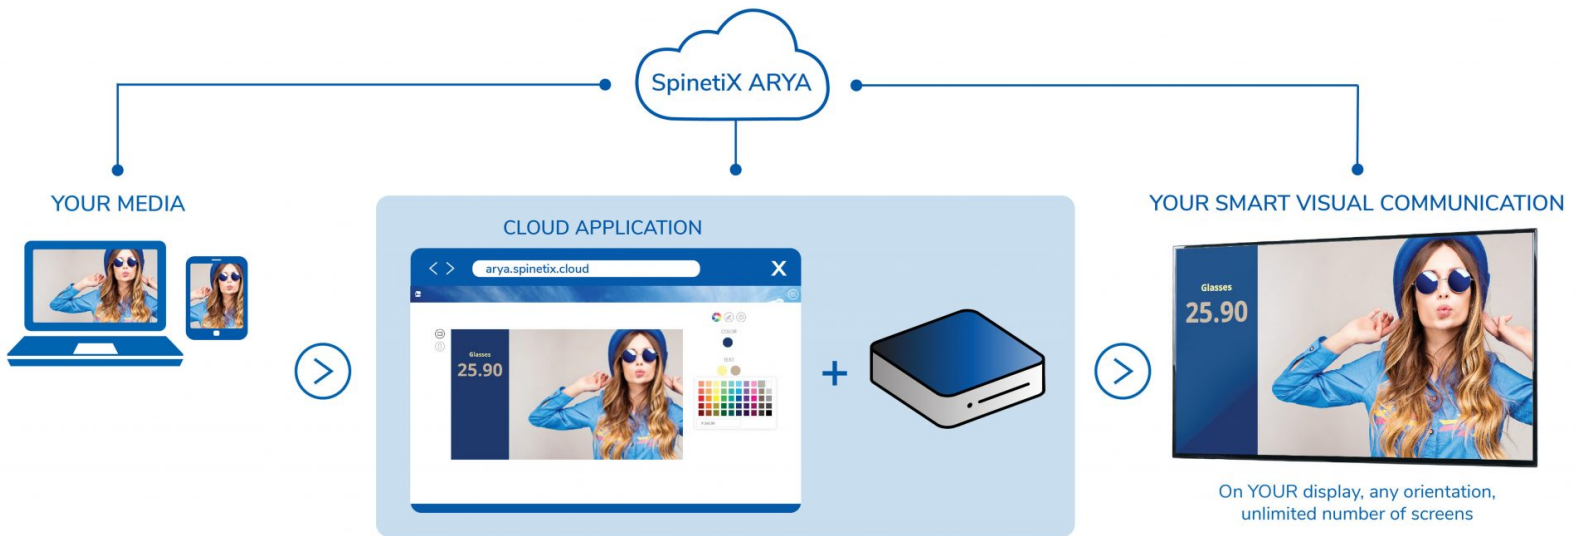

ACCELERATE YOUR BUSINESS WITH SPINETIX™ ARYA™

Simply **NUC**®

+

SPINETIX™
N°1 IN DIGITAL SIGNAGE SOLUTIONS

SpinetiX™ ARYA™ is designed to get you noticed, bring passers-by to your business and turn them into your best customers. It's a cloud-based visual communication solution that allows you to set spectacularly visual messages on your display in minutes with your photos, videos, and color code.

NUC SIGNAGE APPLIANCE

This media player is running on digital signage-ready SpinetiX DSOS™ and has plenty of additional storage for your signage campaigns. The unit supports single display UHD signage installations (via HDMI), can be connected via wi-fi or RJ-45, and has three year warranty support from Intel®.