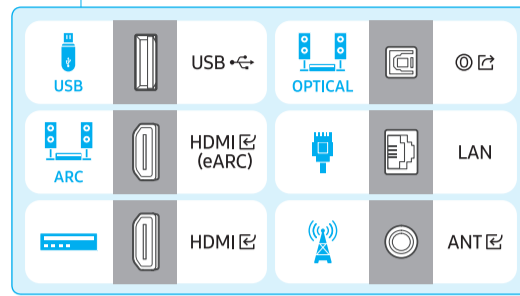

SAMSUNG

Unpacking and Installation Guide

Scan this QR code with your smart phone to see helpful videos.

BN68-15708A-00

1 65" - 70"

75"

85"

2 65" - 70"

75" - 85"

75" - 85"

3

65"-70"

L

R

x 2
(M4 x L14)

x 2
(M4 x L14)