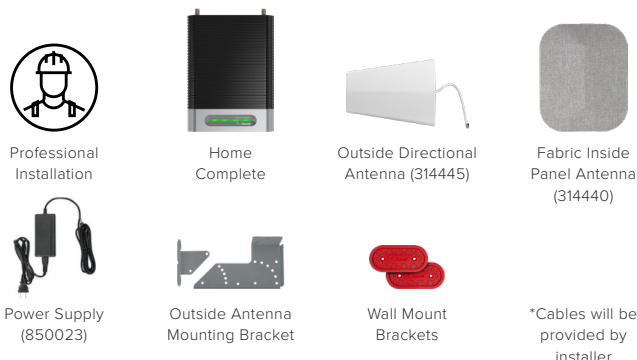

PROFESSIONAL INSTALLATION INCLUDED

LTE FASTEST NETWORK SPEEDS

COVERAGE FOR AN ENTIRE HOME

UP TO +72 dB GAIN

MULTI-USER WIRELESS BOOSTER

Kit Includes

Specifications

SKU NUMBER	474445*	
FREQUENCIES	Band 12/17	700 MHz
	Band 13	700 MHz
	Band 5	850 MHz
	Band 4	1700/2100 MHz
	Band 25/2	1900 MHz
MAX GAIN	72 dB	
IMPEDANCE	75 Ohm	
POWER	110-240V AC, 50-60 Hz, 20 W	
CONNECTORS	F-Female	
BOOSTER DIMENSIONS	8.25 x 6 x 2.4 in	
BOOSTER WEIGHT	1.55 lbs	

How the weBoost Installed Works

- 1 **Receives signal:** The outside antenna reaches out to access the existing strong outdoor cell signal and delivers it indoors to the booster.
- 2 **Boost signal:** The booster receives the signal, amplifies it, and serves as a relay between your phone and the nearest cell tower.
- 3 **Broadcasts signal:** Your devices get a stronger signal, and calls and data are fed through the booster back to the network.