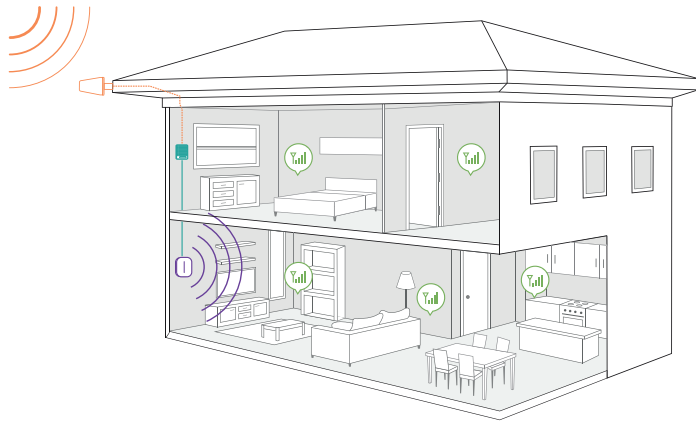

PROFESSIONAL INSTALLATION INCLUDED

LTE FASTEST NETWORK SPEEDS

COVERAGE FOR AN ENTIRE HOME

UP TO +72 dB GAIN

MULTI-USER WIRELESS BOOSTER

Kit Includes

Specifications

SKU NUMBER	474445*	
FREQUENCIES	Band 12/17	700 MHz
	Band 13	700 MHz
	Band 5	850 MHz
	Band 4	1700/2100 MHz
	Band 25/2	1900 MHz
MAX GAIN	72 dB	
IMPEDANCE	75 Ohm	
POWER	110-240V AC, 50-60 Hz, 20 W	
CONNECTORS	F-Female	
BOOSTER DIMENSIONS	8.25 x 6 x 2.4 in	
BOOSTER WEIGHT	1.55 lbs	

How the weBoost Installed Works

- 1 **Receives signal:** The outside antenna reaches out to access the existing strong outdoor cell signal and delivers it indoors to the booster.
- 2 **Boost signal:** The booster receives the signal, amplifies it, and serves as a relay between your phone and the nearest cell tower.
- 3 **Broadcasts signal:** Your devices get a stronger signal, and calls and data are fed through the booster back to the network.