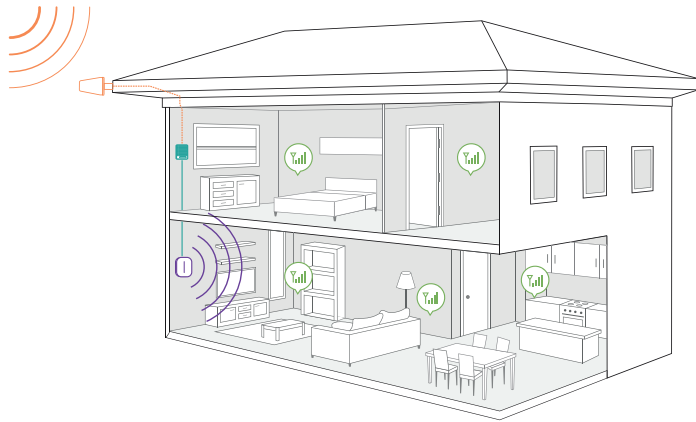

Kit Includes

Coverage Area

IF YOUR OUTSIDE SIGNAL IS	YOUR BOOSTED SIGNAL MAY BE
●●●●● -89 AND LOWER About 5 bars	UP TO 7,500 sq. ft.
●●●●○ -90 dB About 3 to 4 bars	UP TO 4,000 sq. ft.
●●○○○ -100 dB About 1 to 2 bars	UP TO 2,000 sq. ft.
○○○○○ No existing	A signal booster likely will not work

Installation

- 1 **Receives signal:** The powerful antenna reaches out to access a voice and 3G, 4G, and LTE data signal, and delivers it to the booster.
- 2 **Boost signal:** The booster receives the signal, amplifies it, and serves as a relay between your phone and the nearest cell tower.
- 3 **Broadcasts signal:** Your devices get a stronger signal, and calls and data are fed through the booster back to the network.