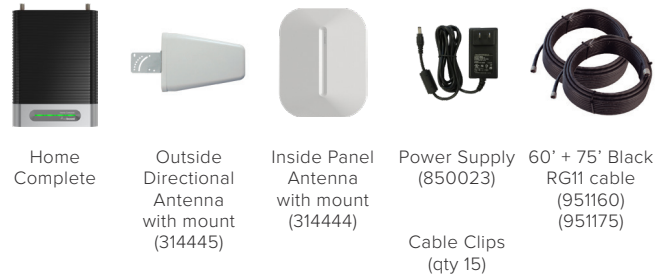

Kit Includes

Coverage Area

IF YOUR OUTSIDE SIGNAL IS	YOUR BOOSTED SIGNAL MAY BE
●●●●● -89 AND LOWER About 5 bars	UP TO 7,500 sq. ft.
●●●●○ -90 dB About 3 to 4 bars	UP TO 4,000 sq. ft.
●●○○○ -100 dB About 1 to 2 bars	UP TO 2,000 sq. ft.
○○○○○ No existing	A signal booster likely will not work

Specifications

SKU NUMBER	470145*	
FREQUENCIES	Band 12/17	700 MHz
	Band 13	700 MHz
	Band 5	850 MHz
	Band 4	1700/2100 MHz
	Band 25/2	1900 MHz
MAX GAIN	72 dB	
IMPEDANCE	75 Ohm	
POWER	110-240V AC, 50-60 Hz, 20 W	
CONNECTORS	F-Female	
BOOSTER DIMENSIONS	8.25 x 6 x 2.4 in	
BOOSTER WEIGHT	1.55 lbs