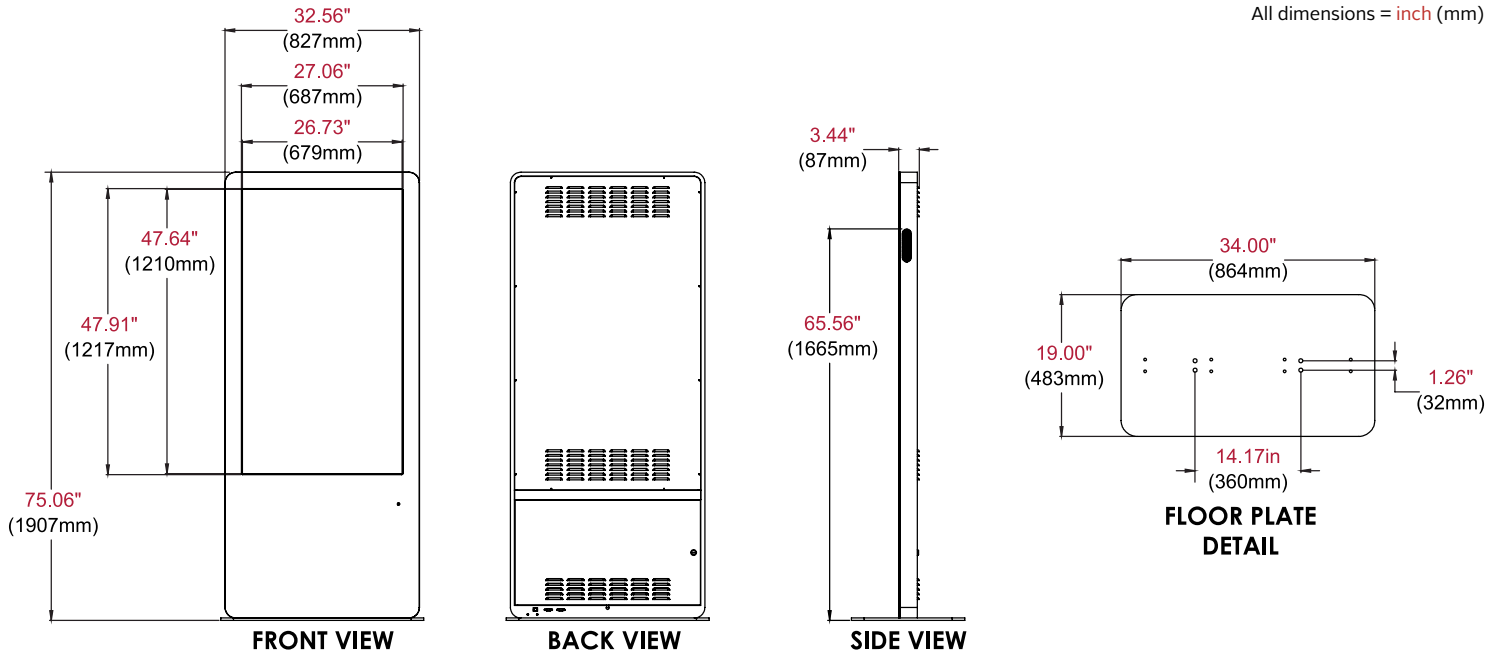

KIPICT555 All-in-One Kiosk Powered by BrightSign®

Display

SCREEN SIZE	55" Diagonal
ASPECT RATIO	16:9
BRIGHTNESS	450cd/m²
VIEWING ANGLE	178°
RESPONSE TIME	9ms
REFRESH RATE	120Hz
RESOLUTION	1920 x 1080
CONTRAST RATIO	5000:1
PICTURE ADJUSTMENT	Brightness/Contrast/Color/Sharpness/Tint/Color Temperature
PICTURE MODE	Dynamic/Standard/Mild/User
COLOR TEMPERATURE	Cool/Medium/Warm/User

SCREEN ADJUSTMENT	Normal
CLOCK, SLEEP TIMER	Yes
SOFTWARE	BrightAuthor by BrightSign
INTEGRATED PLAYER	BrightSign HS123
SD SLOT	SDHC
CONTROL	GPIO
WIFI	Yes
BLUETOOTH	Yes
USB	2.0 (x2)
LAN	RJ45 (12/100)
AUDIO OUT	3.5mm Stereo Mini Jack
SPEAKERS	Included 6W x 2 AT 8Ω

SUPPORTED MEDIA:

VIDEO	AVI, MP4, TS, TRP, MKV, MOV, MPG, DAT, VOB
CONTROL	GPIO
IMAGE	BMP, JPG, JPEG, PNG
AUDIO	MP3
POWER	AC 100-240 V (50HZ-60HZ)
POWER CONSUMPTION	60W
OPERATING TEMPERATURE	32-122°F (0-50°C)
LISTINGS	ETL, FCC, CE

Interactive

INTERACTIVE TECHNOLOGY	IR
TOUCH POINTS	16:9
BRIGHTNESS	6 Point

Product Specifications

	DIMENSIONS (W x H x D)	PRODUCT WEIGHT	FINISH	AVAILABLE COLORS
KIPICT555	34.00" x 75.06" x 19.00" (864 x 1907 x 483mm)	194lb (88kg)	Smooth	Gloss Black

Package Specifications

	PACKAGE SIZE (W x H x D)	PACKAGE SHIP WEIGHT	PACKAGE UPC CODE	PACKAGE CONTENTS	UNITS IN PACKAGE
KIPICT555	38.19" x 83.07" x 21.14" (970 x 2110 x 537mm)	211lb (96kg)	735029317135	Kiosk, Power Cord, Remote Control, Quick Start Guide	1

All dimensions = inch (mm)

Architect Specifications

The All-in-One Kiosk Powered by BrightSign® shall be a Peerless-AV® model KIPICT555 and shall be located where indicated on the plans. Assembly and installation shall be done according to instructions provided by the manufacturer.

Visit peerless-av.com to see the complete line of AV solutions from Peerless-AV, including outdoor displays, wireless, kiosks, digital audio, display mounts, projector mounts, carts/stands, and a full assortment of accessories.

Peerless-AV
2300 White Oak Circle
Aurora, IL 60502 USA
(800) 865-2112
(630) 375-5100
Fax: (800) 359-6500

Peerless-AV Europe
Unit 3 Watford Interchange
Colonial Way, Watford
Herts, WD24 4WP
United Kingdom
+44 (0) 1923 200100
Fax: +44 (0) 1923 200101

Peerless-AV de México
Ave de las Industrias 413
Parque Industrial Escobedo
Escobedo, N.L.,
Mexico 66050
+52 (81) 8384-8300
Fax: +52 (81) 8384-8360