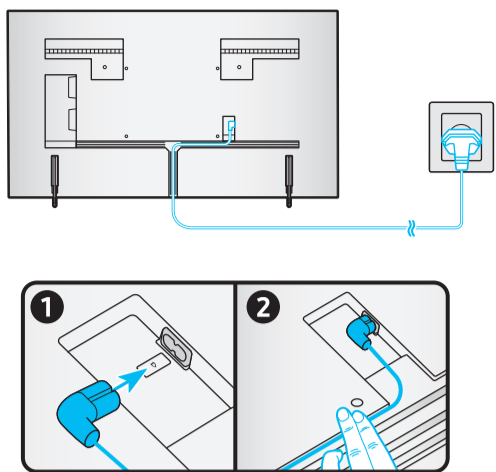

6

	A	B	C	D	E	F	G	H	I
55LS03HE	48.7 inches (1237.9 mm)	27.9 inches (708.8 mm)	1.1 inches (27.5 mm)	29.3 inches (744.1 mm)	30.3 inches (769.1 mm)	8.6 inches (218.2 mm)	54.6 inches	31.5 lbs (14.3 kg)	32.2 lbs (14.6 kg)
65LS03HE	57.4 inches (1456.8 mm)	32.8 inches (831.9 mm)	1.1 inches (27.5 mm)	34.1 inches (866.5 mm)	35.1 inches (891.5 mm)	10.1 inches (256.8 mm)	64.5 inches	48.1 lbs (21.8 kg)	49.0 lbs (22.2 kg)