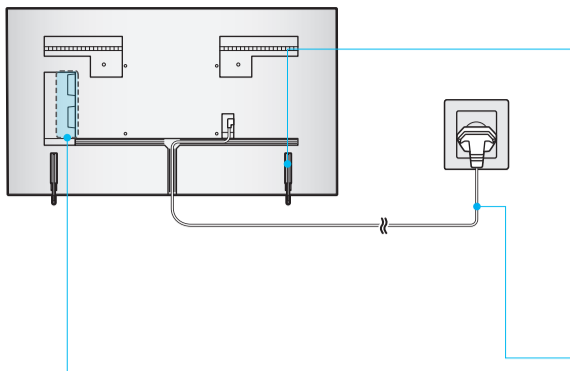

SAMSUNG

Unpacking and Installation Guide

Power Cable

Simple User Guide / Remote control guide / Regulatory Guide

Samsung Smart Remote

BN68-25157B-00

Scan this QR code with your smart phone to see helpful videos.

1

55"

65"

2

3

0.98 inches (25 mm)

A B

4

1 2 3

5

6

	A	B	C	D	E	F	G	H	I
55LS03HE	48.7 inches (1237.9 mm)	27.9 inches (708.8 mm)	1.1 inches (27.5 mm)	29.3 inches (744.1 mm)	30.3 inches (769.1 mm)	8.6 inches (218.2 mm)	54.6 inches	31.5 lbs (14.3 kg)	32.2 lbs (14.6 kg)
65LS03HE	57.4 inches (1456.8 mm)	32.8 inches (831.9 mm)	1.1 inches (27.5 mm)	34.1 inches (866.5 mm)	35.1 inches (891.5 mm)	10.1 inches (256.8 mm)	64.5 inches	48.1 lbs (21.8 kg)	49.0 lbs (22.2 kg)

	VESA A x B (mm)	C (mm)	D	E x 4	F (mm)	G (inches)	H (inches)	I (inches)
55LS03HE	200 x 200	13-15	C + ★	M8	1.25	10.6	20.4	9.5
65LS03HE	400 x 300	13-15	C + ★	M8	1.25	10.5	20.8	10.4

★ : Wall-Mount Bracket