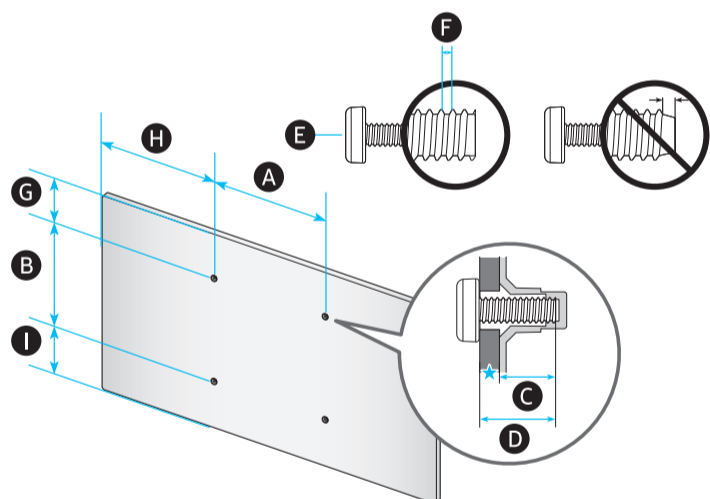

1 2 3

5

6

	A	B	C	D	E	F	G	H	I
55LS03HE	48.7 inches (1237.9 mm)	27.9 inches (708.8 mm)	1.1 inches (27.5 mm)	29.3 inches (744.1 mm)	30.3 inches (769.1 mm)	8.6 inches (218.2 mm)	54.6 inches	31.5 lbs (14.3 kg)	32.2 lbs (14.6 kg)
65LS03HE	57.4 inches (1456.8 mm)	32.8 inches (831.9 mm)	1.1 inches (27.5 mm)	34.1 inches (866.5 mm)	35.1 inches (891.5 mm)	10.1 inches (256.8 mm)	64.5 inches	48.1 lbs (21.8 kg)	49.0 lbs (22.2 kg)

	VESA A x B (mm)	C (mm)	D	E x 4	F (mm)	G (inches)	H (inches)	I (inches)
55LS03HE	200 x 200	13-15	C + ★	M8	1.25	10.6	20.4	9.5
65LS03HE	400 x 300	13-15	C + ★	M8	1.25	10.5	20.8	10.4

★ : Wall-Mount Bracket