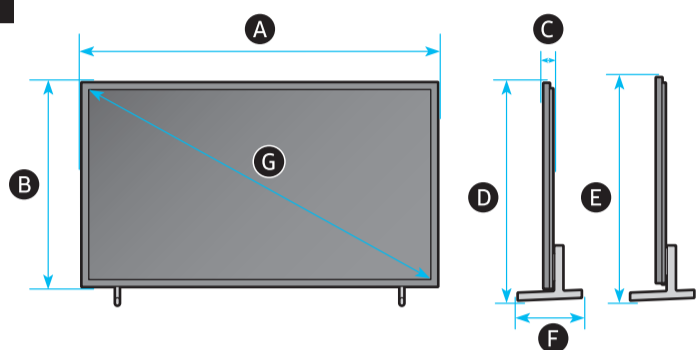

1

55"

65"

2

3

0.98 inches (25 mm)

A B

4

1 2 3

5

6

	A	B	C	D	E	F	G	H	I
55LS03HE	48.7 inches (1237.9 mm)	27.9 inches (708.8 mm)	1.1 inches (27.5 mm)	29.3 inches (744.1 mm)	30.3 inches (769.1 mm)	8.6 inches (218.2 mm)	54.6 inches	31.5 lbs (14.3 kg)	32.2 lbs (14.6 kg)
65LS03HE	57.4 inches (1456.8 mm)	32.8 inches (831.9 mm)	1.1 inches (27.5 mm)	34.1 inches (866.5 mm)	35.1 inches (891.5 mm)	10.1 inches (256.8 mm)	64.5 inches	48.1 lbs (21.8 kg)	49.0 lbs (22.2 kg)

	VESA A x B (mm)	C (mm)	D	E x 4	F (mm)	G (inches)	H (inches)	I (inches)
55LS03HE	200 x 200	13-15	C + ★	M8	1.25	10.6	20.4	9.5
65LS03HE	400 x 300	13-15	C + ★	M8	1.25	10.5	20.8	10.4

★ : Wall-Mount Bracket