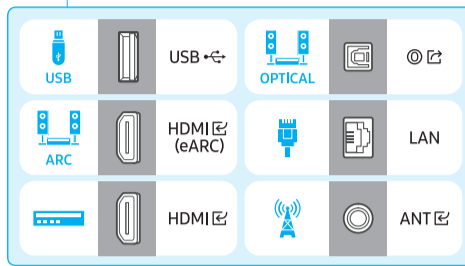

SAMSUNG

Unpacking and Installation Guide

Power Cable

Simple User Guide / Remote control guide / Regulatory Guide

Samsung Smart Remote

BN68-25157B-00

Scan this QR code with your smart phone to see helpful videos.