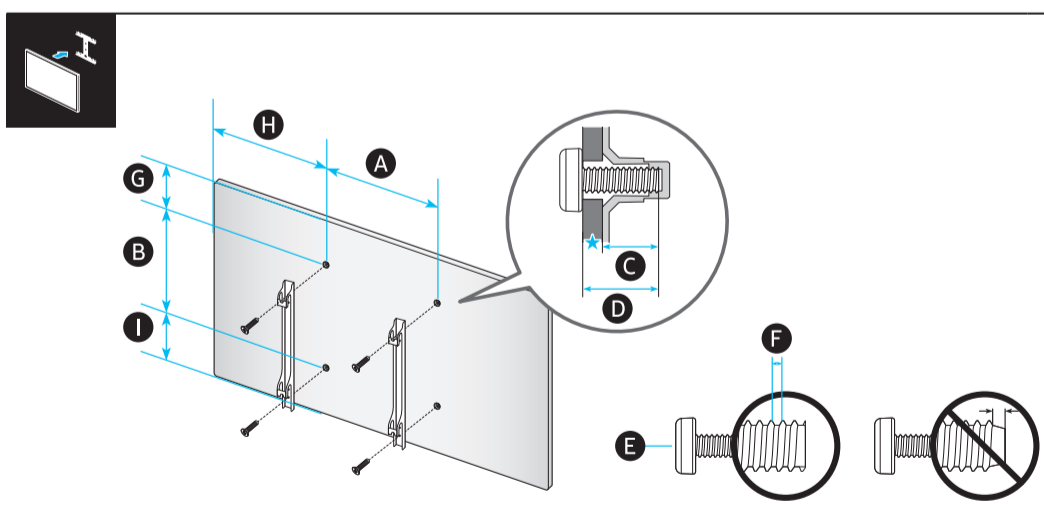

1

2

3

4

0.98 inches (25 mm)

5

L

R

	A	B	C	D	E	F	G	H	I
100M9*H	87.8 inches (2230.2 mm)	50.1 inches (1273.6 mm)	2.5 inches (64.4 mm)	52.3 inches (1327.2 mm)	53.2 inches (1352.2 mm)	17.0 inches (432.3 mm)	99.5 inches	121.3 lbs (55.0 kg)	124.6 lbs (56.5 kg)

*: 0-9, A-Z

	VESA A x B (mm)	C (mm)	D	E x 4	F (mm)	G (inches)	H (inches)	I (inches)
100M9*H	600 x 400	17-19	C + ★	M8	1.25	12.9	32.1	21.4

*: 0-9, A-Z

★ : Wall-Mount Bracket
★ : Fixation pour le support mural