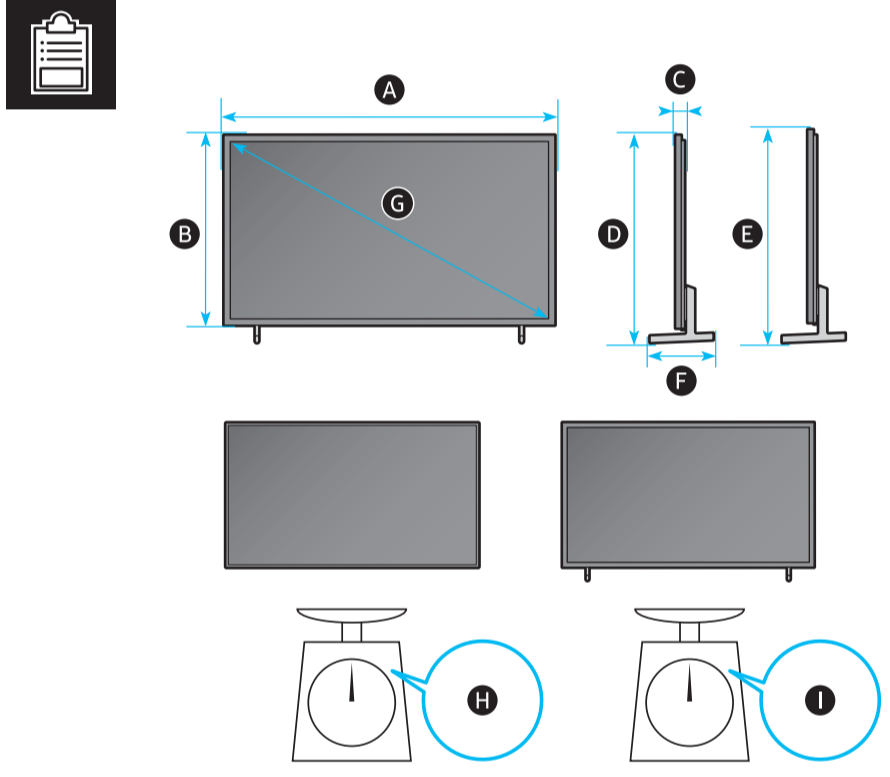

1

2

3

4

0.98 inches (25 mm)

5

L

R

	A	B	C	D	E	F	G	H	I
100M9*H	87.8 inches (2230.2 mm)	50.1 inches (1273.6 mm)	2.5 inches (64.4 mm)	52.3 inches (1327.2 mm)	53.2 inches (1352.2 mm)	17.0 inches (432.3 mm)	99.5 inches	121.3 lbs (55.0 kg)	124.6 lbs (56.5 kg)

*: 0-9, A-Z

	VESA A x B (mm)	C (mm)	D	E x 4	F (mm)	G (inches)	H (inches)	I (inches)
100M9*H	600 x 400	17-19	C + ★	M8	1.25	12.9	32.1	21.4

*: 0-9, A-Z

★ : Wall-Mount Bracket
★ : Fixation pour le support mural