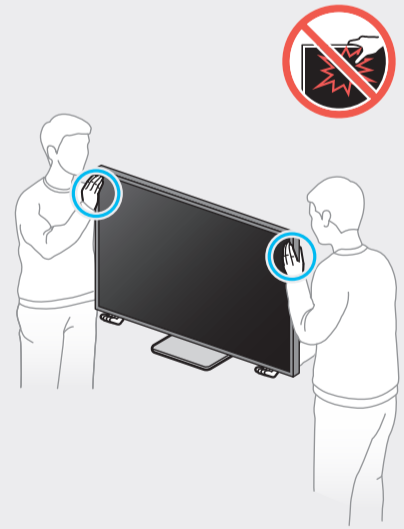

USB +G
		LAN
		ANT
		HDMI (eARC)
		HDMI

1

2

3

4

5

6

7

8