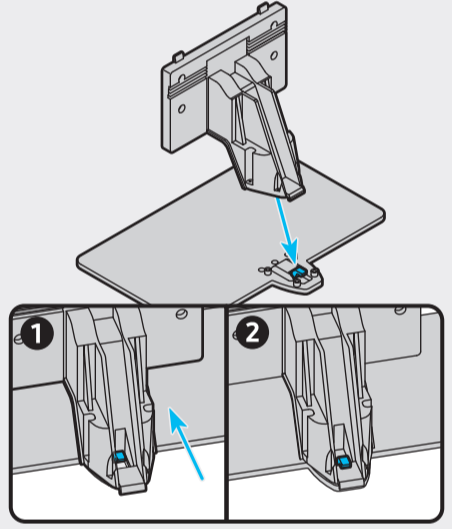

BN68-12400A-01

50"

55"
-
65"

		USB +G
		LAN
		ANT
		HDMI (eARC)
		HDMI

1

2

3

4