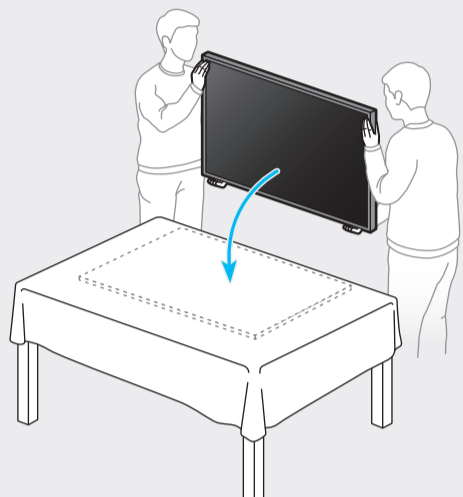

BN68-12400A-01

50"

55"
-
65"

		USB +G
		LAN
		ANT
		HDMI (eARC)
		HDMI

1

2

3

4