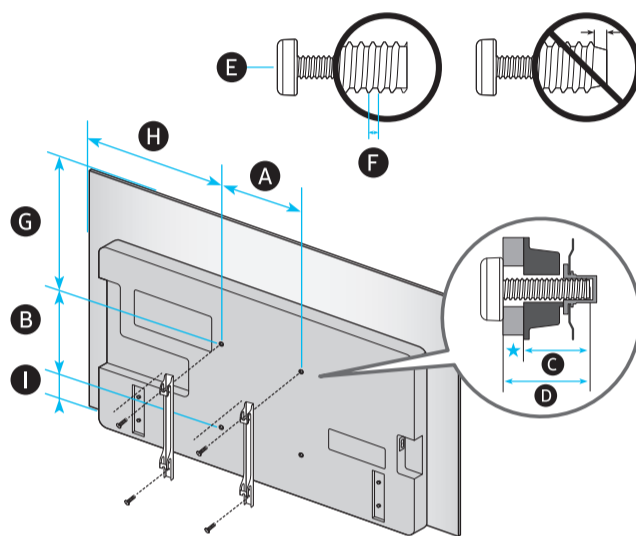

SAMSUNG

Unpacking and Installation Guide

Power Cable

Holder-Cable

Samsung Smart Remote

Simple User Guide / Remote control guide / Regulatory Guide

Scan this QR code with your smart phone to see helpful videos.

	A	B	C	D	E	F	G	H
42S9*H	36.8 inches (934.4 mm)	21.4 inches (542.6 mm)	1.6 inches (39.5 mm)	23.9 inches (606.9 mm)	8.1 inches (206.3 mm)	41.5 inches	18.3 lbs (8.3 kg)	19.2 lbs (8.7 kg)

* : 0-9, A-Z

	VESA A x B (mm)	C (mm)	D	E x 4	F (mm)	G (inches)	H (inches)	I (inches)
42S9*H	200 x 200	28-30	C + ★	M8	1.25	9.2	14.5	3.9