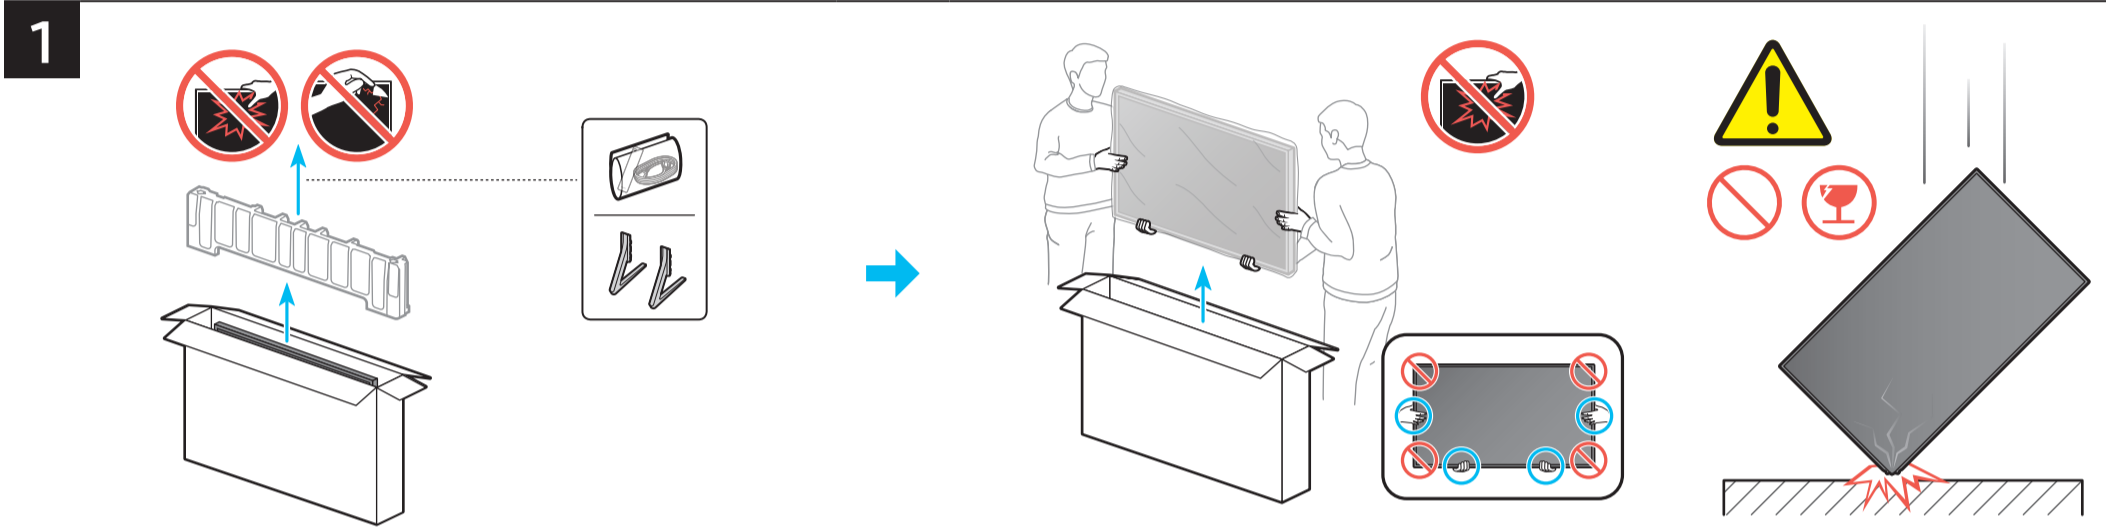

SAMSUNG

Unpacking and Installation Guide

Power Cable

Holder-Cable

Samsung Smart Remote

Simple User Guide / Remote control guide / Regulatory Guide

Scan this QR code with your smart phone to see helpful videos.

	A	B	C	D	E	F	G	H
42S9*H	36.8 inches (934.4 mm)	21.4 inches (542.6 mm)	1.6 inches (39.5 mm)	23.9 inches (606.9 mm)	8.1 inches (206.3 mm)	41.5 inches	18.3 lbs (8.3 kg)	19.2 lbs (8.7 kg)

* : 0-9, A-Z

	VESA A x B (mm)	C (mm)	D	E x 4	F (mm)	G (inches)	H (inches)	I (inches)
42S9*H	200 x 200	28-30	C + ★	M8	1.25	9.2	14.5	3.9