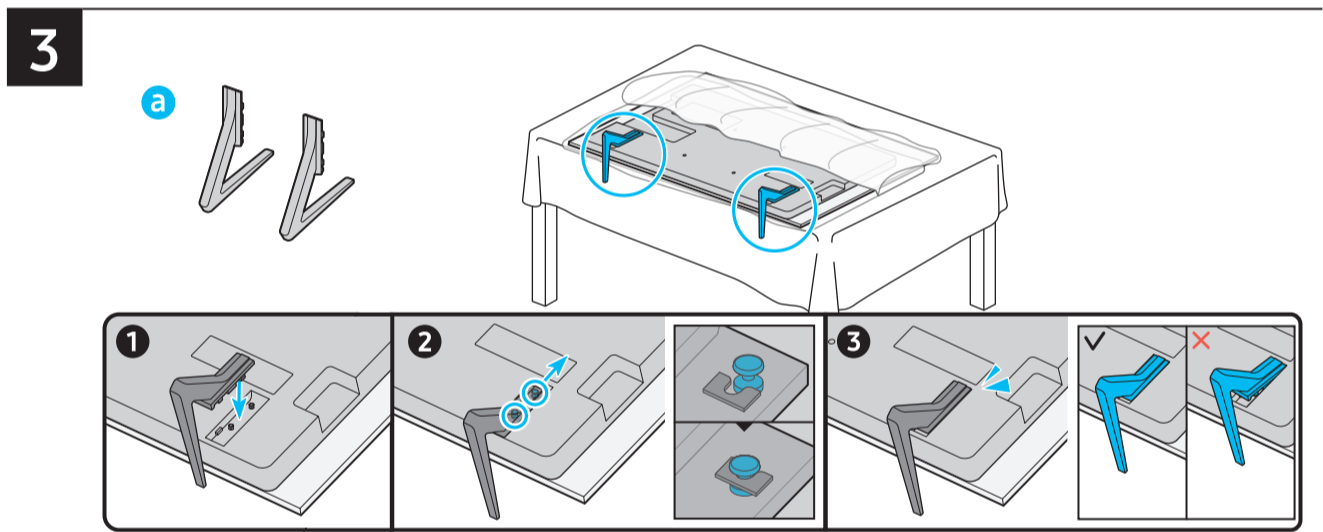

SAMSUNG

Unpacking and Installation Guide

Power Cable

Holder-Cable

Samsung Smart Remote

Simple User Guide / Remote control guide / Regulatory Guide

Scan this QR code with your smart phone to see helpful videos.

	A	B	C	D	E	F	G	H
42S9*H	36.8 inches (934.4 mm)	21.4 inches (542.6 mm)	1.6 inches (39.5 mm)	23.9 inches (606.9 mm)	8.1 inches (206.3 mm)	41.5 inches	18.3 lbs (8.3 kg)	19.2 lbs (8.7 kg)

* : 0-9, A-Z

	VESA A x B (mm)	C (mm)	D	E x 4	F (mm)	G (inches)	H (inches)	I (inches)
42S9*H	200 x 200	28-30	C + ★	M8	1.25	9.2	14.5	3.9