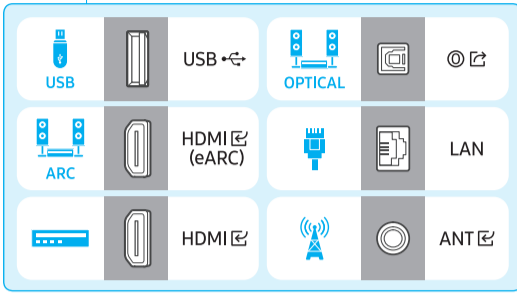

SAMSUNG

Unpacking and Installation Guide

Power Cable

Holder-Cable

Samsung Smart Remote

Simple User Guide / Remote control guide / Regulatory Guide

Scan this QR code with your smart phone to see helpful videos.