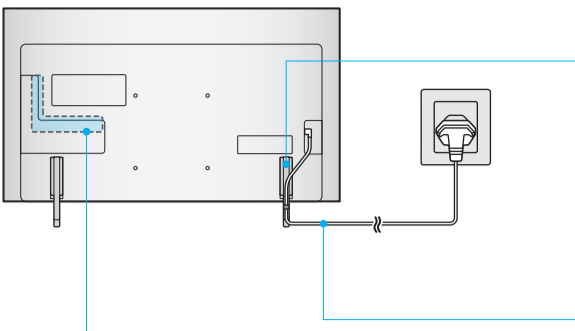

SAMSUNG

Unpacking and Installation Guide

Power Cable

Holder-Cable

Samsung Smart Remote

Simple User Guide / Remote control guide / Regulatory Guide

Scan this QR code with your smart phone to see helpful videos.

	A	B	C	D	E	F	G	H
42S9*H	36.8 inches (934.4 mm)	21.4 inches (542.6 mm)	1.6 inches (39.5 mm)	23.9 inches (606.9 mm)	8.1 inches (206.3 mm)	41.5 inches	18.3 lbs (8.3 kg)	19.2 lbs (8.7 kg)

* : 0-9, A-Z

	VESA A x B (mm)	C (mm)	D	E x 4	F (mm)	G (inches)	H (inches)	I (inches)
42S9*H	200 x 200	28-30	C + ★	M8	1.25	9.2	14.5	3.9