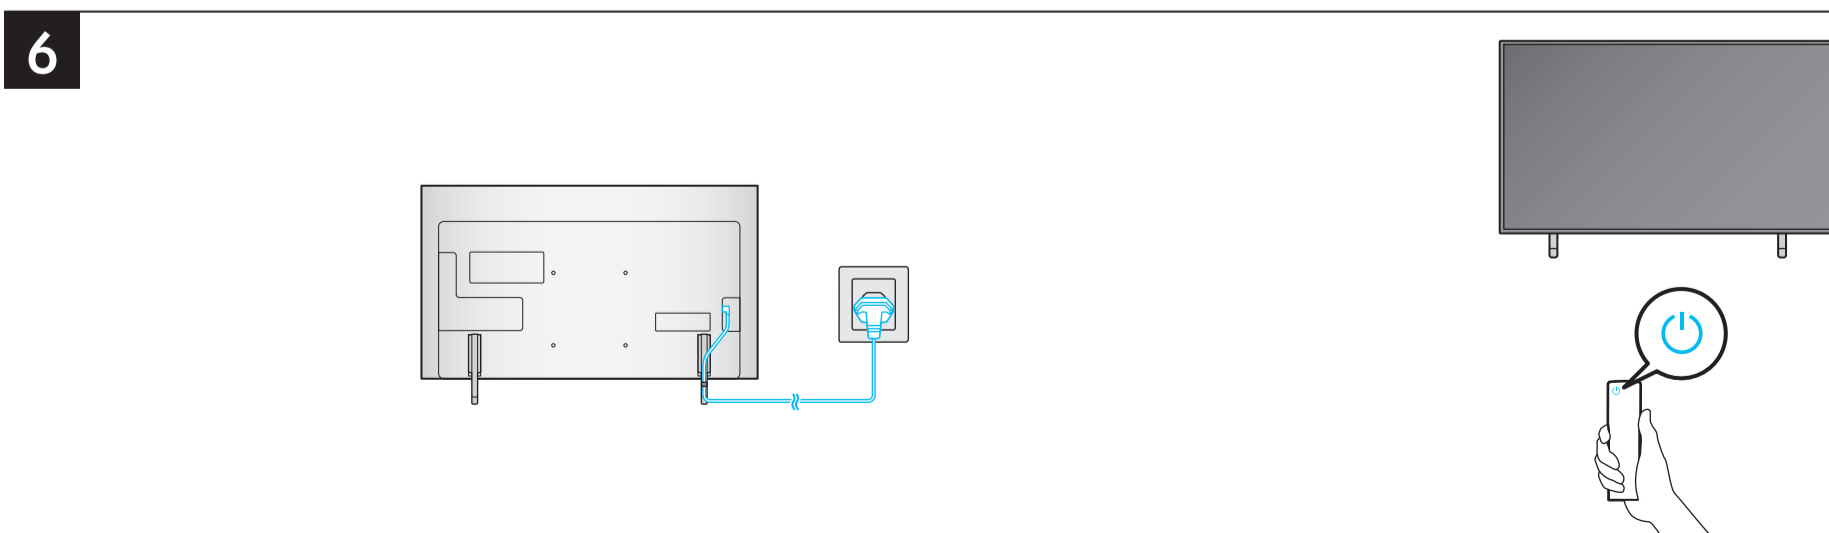

SAMSUNG

Unpacking and Installation Guide

Power Cable

Holder-Cable

Samsung Smart Remote

Simple User Guide / Remote control guide / Regulatory Guide

Scan this QR code with your smart phone to see helpful videos.

	A	B	C	D	E	F	G	H
42S9*H	36.8 inches (934.4 mm)	21.4 inches (542.6 mm)	1.6 inches (39.5 mm)	23.9 inches (606.9 mm)	8.1 inches (206.3 mm)	41.5 inches	18.3 lbs (8.3 kg)	19.2 lbs (8.7 kg)

* : 0-9, A-Z

	VESA A x B (mm)	C (mm)	D	E x 4	F (mm)	G (inches)	H (inches)	I (inches)
42S9*H	200 x 200	28-30	C + ★	M8	1.25	9.2	14.5	3.9