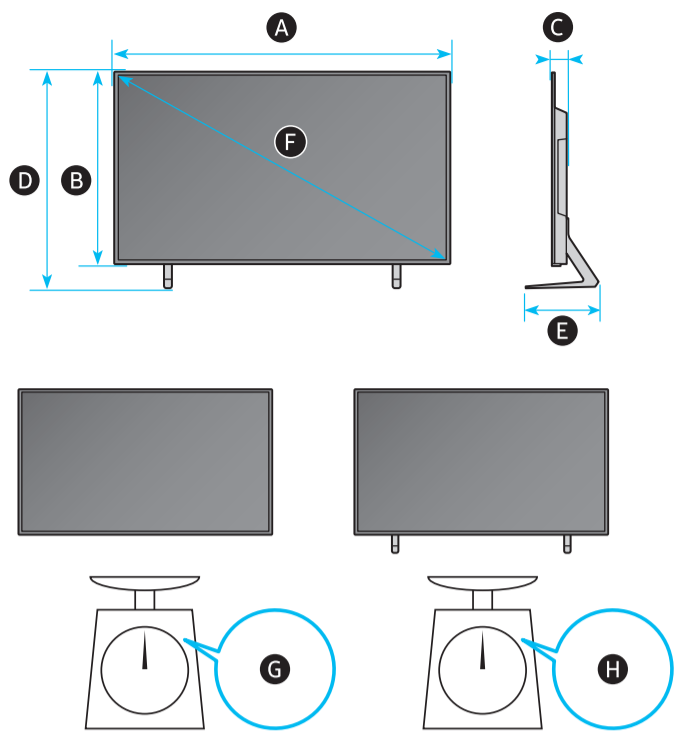

SAMSUNG

Unpacking and Installation Guide

Power Cable

Holder-Cable

Samsung Smart Remote

Simple User Guide / Remote control guide / Regulatory Guide

Scan this QR code with your smart phone to see helpful videos.

	A	B	C	D	E	F	G	H
42S9*H	36.8 inches (934.4 mm)	21.4 inches (542.6 mm)	1.6 inches (39.5 mm)	23.9 inches (606.9 mm)	8.1 inches (206.3 mm)	41.5 inches	18.3 lbs (8.3 kg)	19.2 lbs (8.7 kg)

* : 0-9, A-Z

	VESA A x B (mm)	C (mm)	D	E x 4	F (mm)	G (inches)	H (inches)	I (inches)
42S9*H	200 x 200	28-30	C + ★	M8	1.25	9.2	14.5	3.9

* : 0-9, A-Z

★ : Wall-Mount Bracket