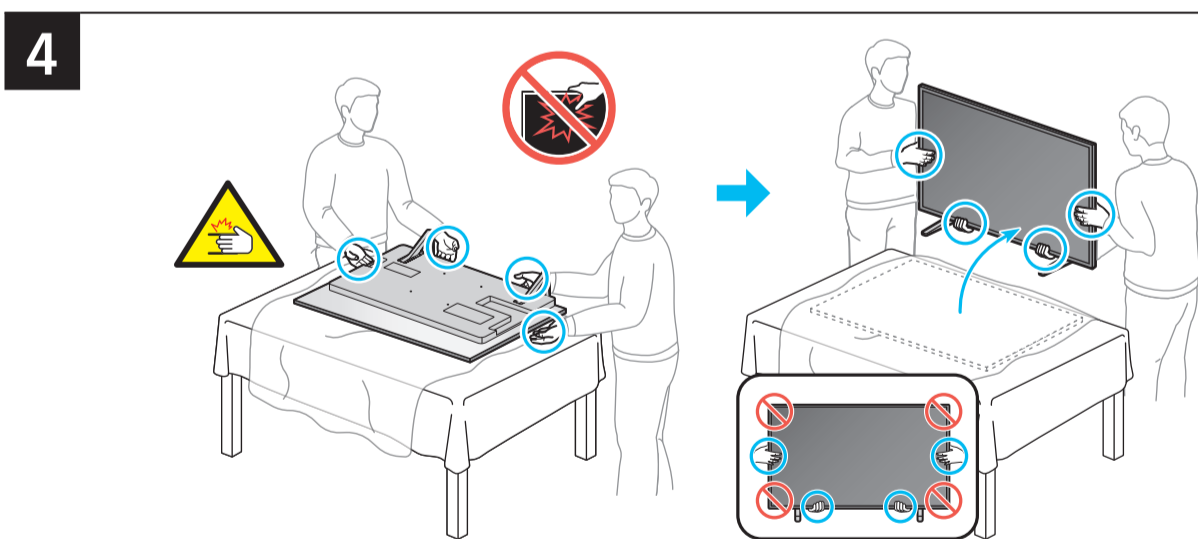

SAMSUNG

Unpacking and Installation Guide

Power Cable

Holder-Cable

Samsung Smart Remote

Simple User Guide / Remote control guide / Regulatory Guide

Scan this QR code with your smart phone to see helpful videos.

	A	B	C	D	E	F	G	H
42S9*H	36.8 inches (934.4 mm)	21.4 inches (542.6 mm)	1.6 inches (39.5 mm)	23.9 inches (606.9 mm)	8.1 inches (206.3 mm)	41.5 inches	18.3 lbs (8.3 kg)	19.2 lbs (8.7 kg)

* : 0-9, A-Z

	VESA A x B (mm)	C (mm)	D	E x 4	F (mm)	G (inches)	H (inches)	I (inches)
42S9*H	200 x 200	28-30	C + ★	M8	1.25	9.2	14.5	3.9