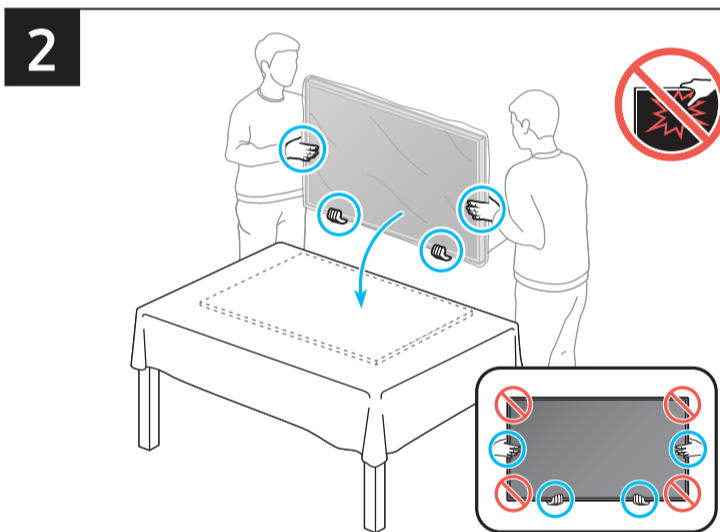

SAMSUNG

Unpacking and Installation Guide

Power Cable

Holder-Cable

Samsung Smart Remote

Simple User Guide / Remote control guide / Regulatory Guide

Scan this QR code with your smart phone to see helpful videos.

	A	B	C	D	E	F	G	H
42S9*H	36.8 inches (934.4 mm)	21.4 inches (542.6 mm)	1.6 inches (39.5 mm)	23.9 inches (606.9 mm)	8.1 inches (206.3 mm)	41.5 inches	18.3 lbs (8.3 kg)	19.2 lbs (8.7 kg)

* : 0-9, A-Z

	VESA A x B (mm)	C (mm)	D	E x 4	F (mm)	G (inches)	H (inches)	I (inches)
42S9*H	200 x 200	28-30	C + ★	M8	1.25	9.2	14.5	3.9