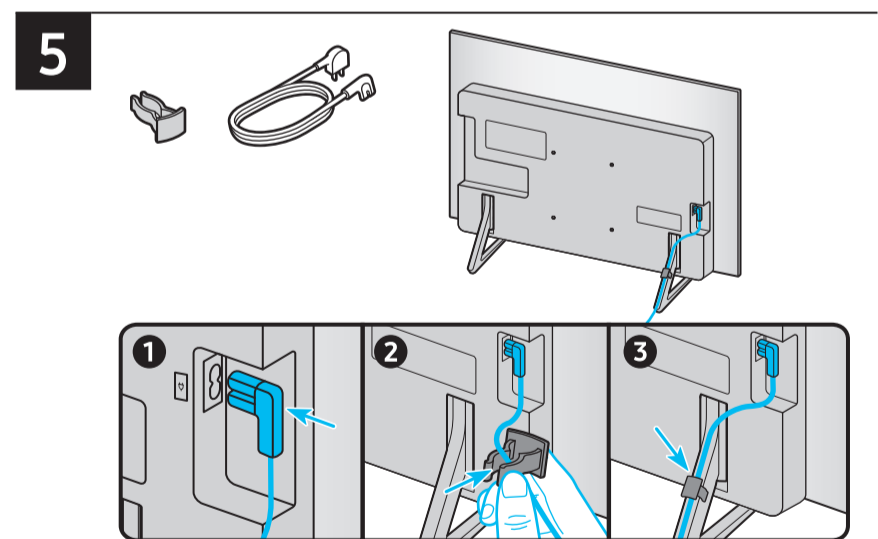

SAMSUNG

Unpacking and Installation Guide

Power Cable

Holder-Cable

Samsung Smart Remote

Simple User Guide / Remote control guide / Regulatory Guide

Scan this QR code with your smart phone to see helpful videos.

	A	B	C	D	E	F	G	H
42S9*H	36.8 inches (934.4 mm)	21.4 inches (542.6 mm)	1.6 inches (39.5 mm)	23.9 inches (606.9 mm)	8.1 inches (206.3 mm)	41.5 inches	18.3 lbs (8.3 kg)	19.2 lbs (8.7 kg)

* : 0-9, A-Z

	VESA A x B (mm)	C (mm)	D	E x 4	F (mm)	G (inches)	H (inches)	I (inches)
42S9*H	200 x 200	28-30	C + ★	M8	1.25	9.2	14.5	3.9