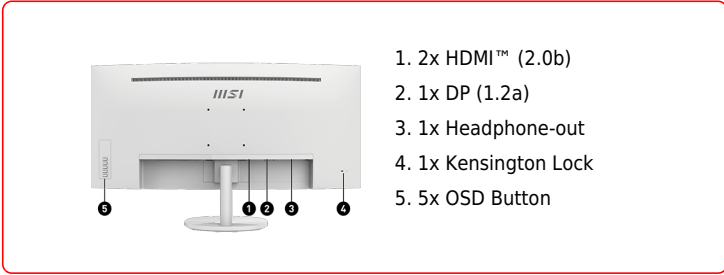

SPECIFICATIONS

CONNECTIONS

- 1. 2x HDMI™ (2.0b)
- 2. 1x DP (1.2a)
- 3. 1x Headphone-out
- 4. 1x Kensington Lock
- 5. 5x OSD Button

FEATURES

21:9
UWQHD+
3840 X 1600

21:9 3840 x 1600 Resolution

Game titles will even look better, displaying more details due to the (3840 x 1600) resolution.

Display Kit Support

Providing the most convenient tool, the proper color & display mode to you while working with it everyday.

VESA Mountable

To be mounted on the wall of your office & home with a VESA standard design which can make it completely invisible on a desk.