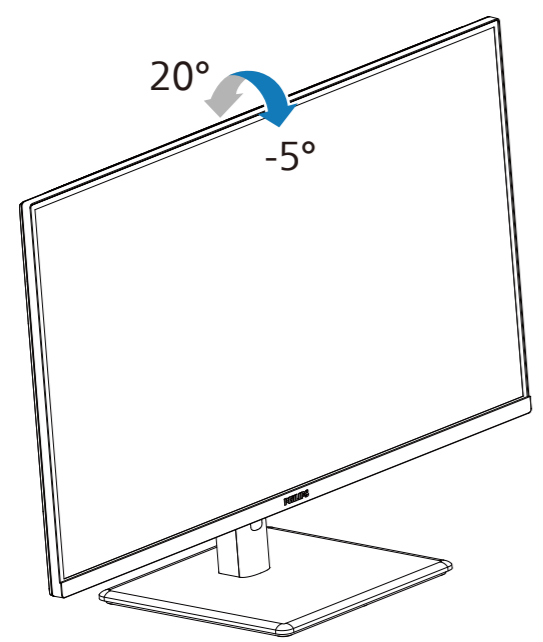

4

Register your product and get support at www.philips.com/support

Version: 32E1N1800Q2T
2024 © TOP Victory Investments Ltd. All rights reserved.

Specifications are subject to change without notice.

www.philips.com

Energy Labelling
32E1N1800LA

PHILIPS
Monitor
1000 Series

32E1N1800LA

Quick Start

Register your product and get support at www.philips.com/welcome

Contents

Screw and screwdriver
M4 x 2

Power

HDMI

DP

- **EN** The images shown are for illustrative purposes only. Actual product and accessory may vary by country or regions. Actual product and accessory shall prevail in kind.
- **FR** Les images sont uniquement fournies à des fins d'illustration. Le produit et les accessoires actuels peuvent différer selon le pays ou la région. Le produit et les accessoires réels prévaudront dans tous les cas.
- **ES** Las imágenes que se muestran son solo de carácter ilustrativo. El producto y los accesorios reales pueden variar según el país o las regiones. El producto real y el accesorio prevalecerán en especie.
- **SC** 所有插图和产品配件仅为示意参考。因销售区域差异，产品可能不含有以上配件，具体以实物为准。
- **JP** 表示されている画像は説明のみを目的としています。実際の付属品は国や地域によって異なる場合がございます。
- **KO** 표시된 이미지는 이해를 돕기 위한 것으로 실제 제품 및 액세서리는 국가 또는 지역에 따라 다를 수 있습니다. 실제 제품 및 동봉된 액세서리를 확인하세요.

1

CAUTION: Place the monitor face down on a smooth surface. Pay attention not to scratch or damage the screen.

2

3