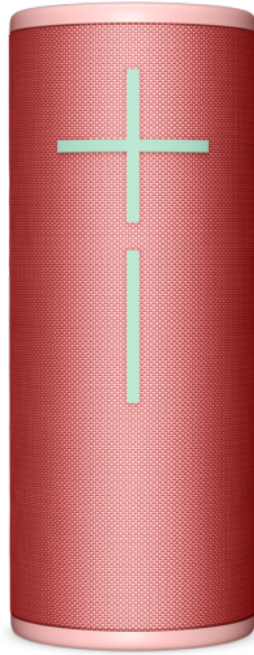

Ultimate Ears BOOM 4

Grab the super- portable wireless speaker that's built for adventure. Seriously waterproof with balanced 360° sound, deep bass, and one- touch music controls. it's the ultimate go-anywhere speaker. Experience 4 different EQ modes or customize yourself. You can even pair BOOM 4 with MEGABOOM, EVERBOOM, EPICBOOM and HYPERBOOM for more fun.

WHAT'S IN THE BOX

- ULTIMATE EARS BOOM 4
- USB-C Cable
- Quick Start Guide (Printed in paper.)

FEATURES

- **Ultimate Sound:** The BOOM 4 portable waterproof Bluetooth speaker delivers rich, 360- degree sound and deep, accurate bass, all carefully balanced so you can hear every note
- **Powered for Adventure:** This waterproof portable speaker has a rechargeable battery that stays powered, pumping tunes for 15 hours on a single charge
- **A Bluetooth Waterproof Speaker Made for the Outdoors:** Rated IPX7 waterproof and drop-proof up to 15 feet (1.5 meters), the BOOM 4 floating Bluetooth speaker is virtually indestructible
- **Party Up:** Use PartyUp on the Ultimate Ears Boom app to pair several BOOM, MEGABOOM, EVERBOOM, EPICBOOM, and HYPERBOOM portable Bluetooth speakers, creating the ultimate surround sound experience
- **Magic Button:** Play, pause, skip, and control music directly from your favorite streaming service; set up one- touch playlists on platforms like Spotify, Amazon Music on Android, or Apple Music on iOS
- **Extremely Wireless:** With 45 meters (147 feet) of range, you can walk away from your BOOM 4 wireless speaker and keep the tunes comin'
- **Made With Recycled Plastic:** The plastic parts in the Ultimate Ears BOOM 4 wireless Bluetooth speaker include a minimum of 52% post-consumer recycled plastic by weight