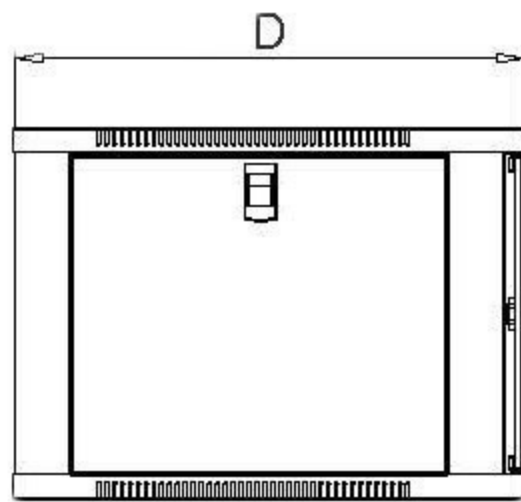

Components of 4XEM Wall Mounted Cabinet

S/N	Name	Quantity (6U)
1	Frame	1
2	Side Panel	2
3	Front Door	1
4	Vertical Rail	4
5	Cable Entry	2

Main Dimensions

- Note:**
- Package: Build-up(BU)
 - Hardware included: 6U/9U: 12 sets cage nuts
12U/15U: 24 sets cage nuts

Left View

Front View

Right View

Top View

Rear View

Mounting Dimensions

Model	Capacity(U)	Dimension W*D*H(mm)	Volume (CBM)
4XRACK6UD	6	540mm*600mm*350mm	0.129CBM
4XRACK9UD	9	540mm*600mm*500mm	0.177CBM
4XRACK12UD	12	540mm*600mm*616.7mm	0.222CBM
4XRACK15UD	15	540mm*600mm*750.05mm	0.270CBM