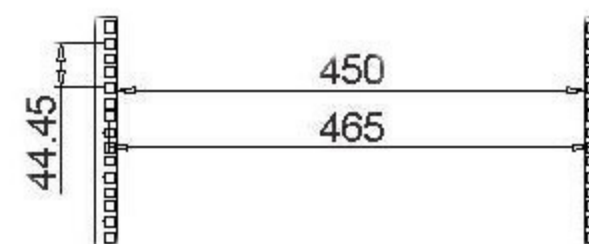

Left View

Front View

Right View

Top View

Rear View

Mounting Dimensions

Model	Capacity(U)	Dimension W*D*H(mm)	Volume (CBM)
4XRACK6UD	6	540mm*600mm*350mm	0.129CBM
4XRACK9UD	9	540mm*600mm*500mm	0.177CBM
4XRACK12UD	12	540mm*600mm*616.7mm	0.222CBM
4XRACK15UD	15	540mm*600mm*750.05mm	0.270CBM