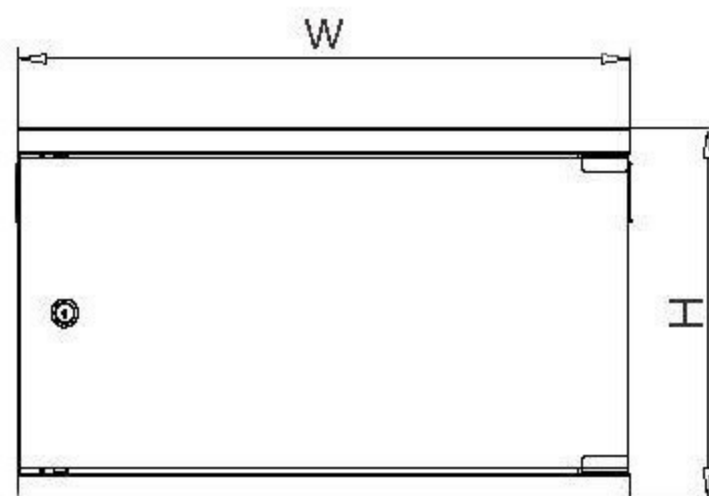

Components of 4XEM Wall Mounted Cabinet

S/N	Name	Quantity (6U)
1	Frame	1
2	Side Panel	2
3	Front Door	1
4	Vertical Rail	4
5	Cable Entry	2

Main Dimensions

- Note:**
- Package: Build-up(BU)
 - Hardware included: 6U/9U: 12 sets cage nuts
12U/15U: 24 sets cage nuts

Left View

Front View

Right View

Top View

Rear View

Mounting Dimensions

Model	Capacity(U)	Dimension W*D*H(mm)	Volume (CBM)
4XRACK6UD	6	540mm*600mm*350mm	0.129CBM
4XRACK9UD	9	540mm*600mm*500mm	0.177CBM
4XRACK12UD	12	540mm*600mm*616.7mm	0.222CBM
4XRACK15UD	15	540mm*600mm*750.05mm	0.270CBM