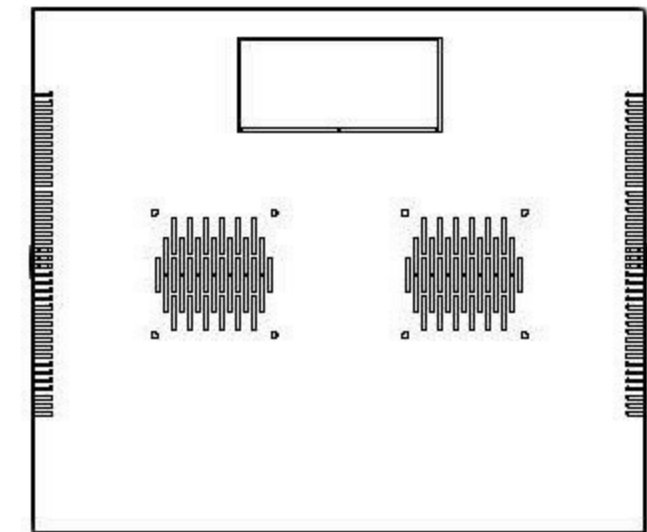

Components of 4XEM Wall Mounted Cabinet

S/N	Name	Quantity (6U)
1	Frame	1
2	Side Panel	2
3	Front Door	1
4	Vertical Rail	4
5	Cable Entry	2

Main Dimensions

- Note:**
- Package: Build-up(BU)
 - Hardware included: 6U/9U: 12 sets cage nuts
12U/15U: 24 sets cage nuts

Left View

Front View

Right View

Top View

Rear View

Mounting Dimensions

Model	Capacity(U)	Dimension W*D*H(mm)	Volume (CBM)
4XRACK6UD	6	540mm*600mm*350mm	0.129CBM
4XRACK9UD	9	540mm*600mm*500mm	0.177CBM
4XRACK12UD	12	540mm*600mm*616.7mm	0.222CBM
4XRACK15UD	15	540mm*600mm*750.05mm	0.270CBM