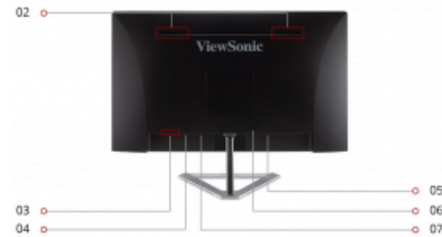

Key Features

Stunning 4K Ultra HD Resolution | SuperClear® IPS Panel Technology |
 HDR10 Content Support | Frameless Design | Next Generation
 Connectivity

Product Description

Whether for office use or for enjoying entertainment at home, the ViewSonic® VX2776-4K-mhd is designed to take your viewing experience to another level. With a SuperClear® IPS panel and a sleek frameless design, this monitor provides a near-seamless viewing experience ideal for multi-monitor setups. Stunning 4K Ultra HD resolution delivers 4-times more pixels than Full HD monitors, which boosts efficiency and image detail needed for work or play. A mega dynamic contrast ratio of 80M:1 delivers enhanced image depth for a better user experience. Moreover, HDR10 content support delivers vivid colors and brightness that exceed standard monitors. Built-in HDMI and DisplayPort inputs deliver flexible connectivity options for a wide range of devices.

01
 Menu Control Panel
 Internal Speakers
 HDMI (x2)
 DisplayPort
 AC In

02
 Kensington® Lock Slot
 Audio Out

27"
DISPLAY

IPS
PANEL

3840 x 2160
RESOLUTION

Contact Sales

- call: 888.881.8781
- email: salesinfo@viewsonic.com
- visit: viewsonic.com

Display:

Display Size (in.):	27
Viewable Area (in.):	27
Panel Type:	IPS
Resolution:	3840 x 2160
Resolution Type:	4K (3840x2160)
Static Contrast Ratio:	1,300:1
Dynamic Contrast Ratio:	80,000,000:1
Light Source:	WLED
Brightness:	350 cd/m2
Colors:	1.07B
Color Space Support:	8-bit+Hi-FRC
Aspect Ratio:	16:9
Response Time (Typical GTG):	14ms
Response Time (GTG w/OD):	4ms
Viewing Angles:	178° horizontal, 178° vertical
Backlight Life (Hours):	30,000
Panel Surface:	Anti-glare, Hard coating (3H)