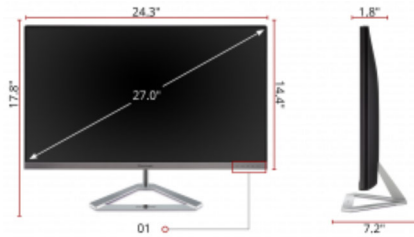

Product Description

Whether for office use or for enjoying entertainment at home, the ViewSonic® VX2776-4K-mhd is designed to take your viewing experience to another level. With a SuperClear® IPS panel and a sleek frameless design, this monitor provides a near-seamless viewing experience ideal for multi-monitor setups. Stunning 4K Ultra HD resolution delivers 4-times more pixels than Full HD monitors, which boosts efficiency and image detail needed for work or play. A mega dynamic contrast ratio of 80M:1 delivers enhanced image depth for a better user experience. Moreover, HDR10 content support delivers vivid colors and brightness that exceed standard monitors. Built-in HDMI and DisplayPort inputs deliver flexible connectivity options for a wide range of devices.

01
Menu Control Panel
Internal Speakers
HDMI (x2)
DisplayPort
AC In