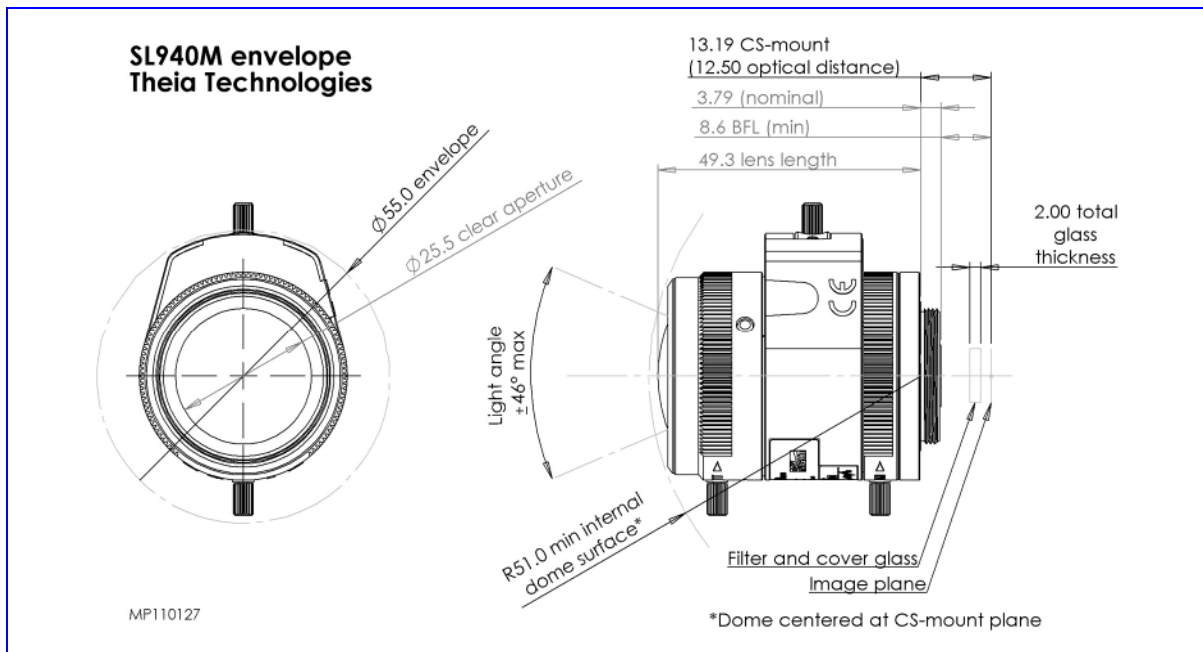

## SL940 Telephoto Day/Night Five Megapixel Lens

9mm

40mm

- ✓ 9-40mm for long reach and field of view optimization
- ✓ IR corrected for true **Day/Night** cameras
- ✓ Supports **multi megapixel resolution** cameras for demanding applications up to five megapixels
- ✓ Compact design to fit into domes as small as 4" minidome size
- ✓ Designed with auto or manual iris, CS-mount 1/3", 1/2.7" HD, and 1/2.5" sensors

Lenses	SL940A DC-autoiris	SL940M Manual iris
Focal length	9-40mm	
Resolution	Up to 5MPix resolution	
F/#	F/1.5 to close	
IR Correction	Day/Night	
Mount	CS	
Lens length	<50mm	
Minimum focal distance	2.5m	
Iris cable length	30cm	N/A

Sensor size	1/3"	1/2.7" HD	1/2.5"
Field of view (H)	30° - 7.1°	37° - 8.6°	36° - 8.5°
Field of view (V)	22° - 5.3°	20° - 4.8°	27° - 6.3°
Field of view (D)	38° - 8.8°	42° - 9.9°	46° - 10.6°

Theia Technologies in cooperation with Nittoh Kogaku K.K., Suwa, Japan