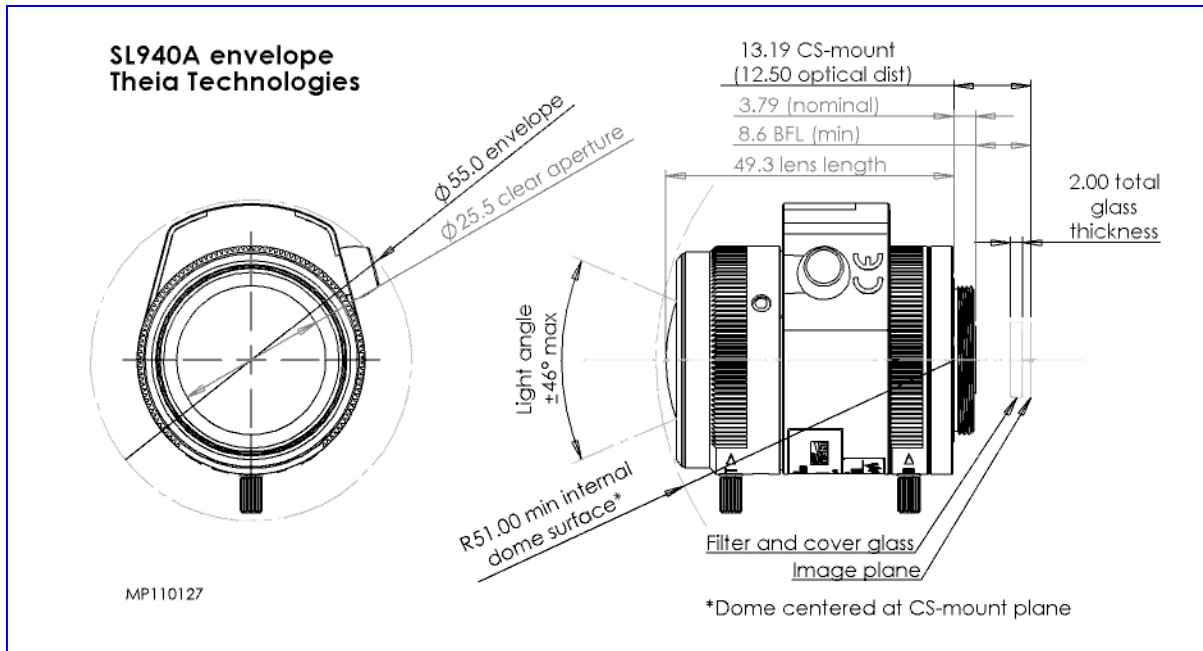

## SL940 Telephoto Day/Night Five Megapixel Lens

9mm

40mm

- ✓ 9-40mm for long reach and field of view optimization
- ✓ IR corrected for true **Day/Night** cameras
- ✓ Supports **multi megapixel resolution** cameras for demanding applications up to five megapixels
- ✓ Compact design to fit into domes as small as 4" minidome size
- ✓ Designed with auto or manual iris, CS-mount 1/3", 1/2.7" HD, and 1/2.5" sensors

Lenses	SL940A DC-autoiris	SL940M Manual iris
Focal length	9-40mm	
Resolution	Up to 5MPix resolution	
F/#	F/1.5 to close	
IR Correction	Day/Night	
Mount	CS	
Lens length	<50mm	
Minimum focal distance	2.5m	
Iris cable length	30cm	N/A

Sensor size	1/3"	1/2.7" HD	1/2.5"
Field of view (H)	30° - 7.1°	37° - 8.6°	36° - 8.5°
Field of view (V)	22° - 5.3°	20° - 4.8°	27° - 6.3°
Field of view (D)	38° - 8.8°	42° - 9.9°	46° - 10.6°

Theia Technologies in cooperation with Nittoh Kogaku K.K., Suwa, Japan