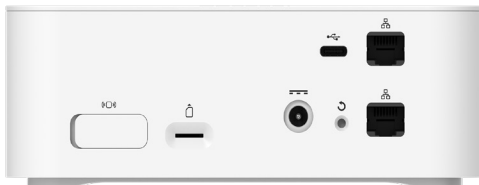

Boundless performance

High-performance chipset and antenna design provides gigabit-class¹ wireless broadband internet capabilities.

Superior connectivity

Dual-band Wi-Fi 6 supports up to 64 connected devices, two Ethernet WAN/LAN ports and a USB-C port for tethering.

Compact and stylish design

Purposefully designed to minimize the visual footprint and blend seamlessly into any room design.

Safe and secure

Advanced security, encryption, and VPN support to ensure protection of sensitive personal data.

Mobile app management

The Inseego Mobile™ app provides guided installation to achieve the best performance in the home and remote router management when away from home.