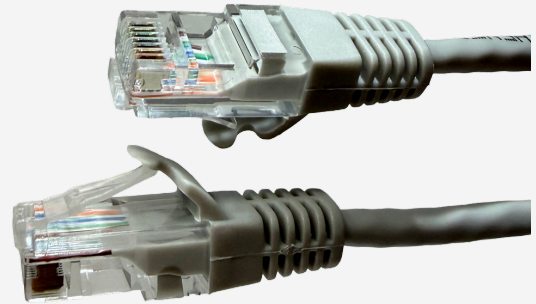

## 15FT CAT5E RJ45 UTP Pure Copper Patch Cable (Gray)

*Engineered for reliable, high-speed data transmission with durable, long-lasting performance for demanding network environments.*

### Key Features

 RJ-45 Connectors  
EIA/TIA 568B Pinout

 RoHS Compliant

 Pure Copper  
construction

 PVC Jacket rated  
FT1, UL

 30 µin Gold-Plated  
Contacts

 Up to 2.5Gbps Data  
transfer speed

### Technical Highlights

SKU Name	4XC5EPATCH15GR
Warranty	Lifetime
Cable Properties	Pure Copper, Stranded conductors with PVC jacket
Compliances	FT1/UL Fire Rating, RoHS

### Application(s)

Built for network technicians, system integrators, and office environments, this cable delivers dependable, high-speed performance for routers, switches, servers, and workstation setups.