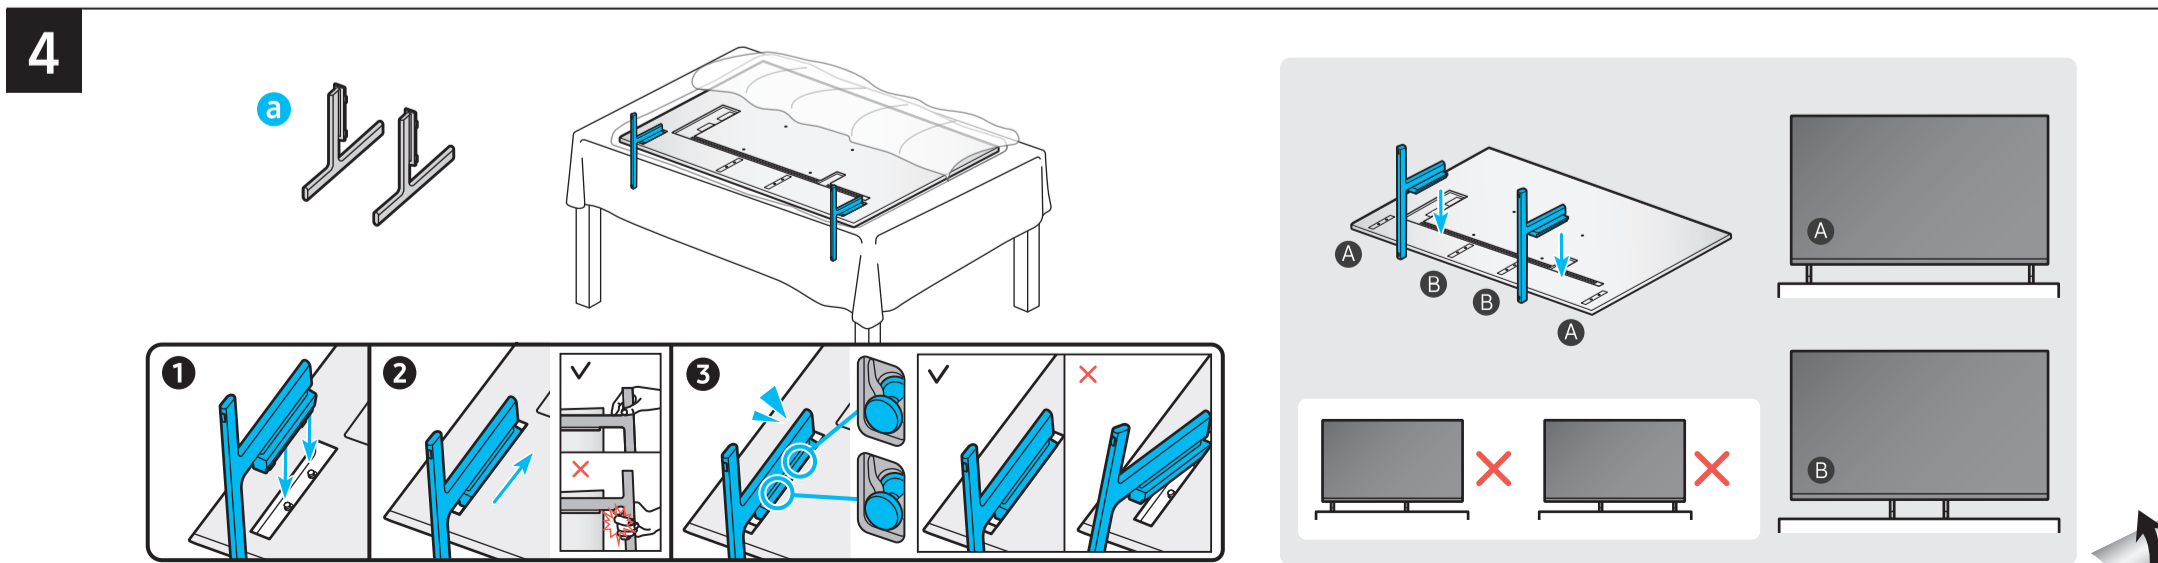

# Unpacking and Installation Guide

Power Cable

Holder-Cable

Simple User Guide / Remote control guide / Regulatory Guide

Samsung Smart Remote

Scan this QR code with your smart phone to see helpful videos.

	A	B	C	D	E	F	G	H	I
55R8*H	48.2 inches (1224.0 mm)	27.9 inches (708.0 mm)	2.0 inches (52.0 mm)	29.3 inches (744.0 mm)	30.3 inches (769.0 mm)	8.6 inches (218.0 mm)	54.6 inches	32.2 lbs (14.6 kg)	32.8 lbs (14.9 kg)
65R8*H	56.8 inches (1442.9 mm)	32.7 inches (831.2 mm)	2.0 inches (52.0 mm)	34.1 inches (867.1 mm)	35.1 inches (892.1 mm)	10.1 inches (256.8 mm)	64.5 inches	42.1 lbs (19.1 kg)	43.0 lbs (19.5 kg)
75R8*H	65.6 inches (1666.6 mm)	37.7 inches (957.8 mm)	2.1 inches (52.3 mm)	39.1 inches (993.8 mm)	40.1 inches (1018.8 mm)	12.6 inches (319.8 mm)	74.5 inches	56.0 lbs (25.4 kg)	57.1 lbs (25.9 kg)

\*: 0-9, A-Z

	VESA A x B (mm)	C (mm)	D	E x 4	F (mm)	G (inches)	H (inches)	I (inches)
55R8*H	300 x 200	18-20	C + ★	M8	1.25	7.7	18.2	12.3
65R8*H	400 x 300	18-20	C + ★	M8	1.25	10.6	20.5	10.3
75R8*H	400 x 300	18-20	C + ★	M8	1.25	11.6	24.9	14.3