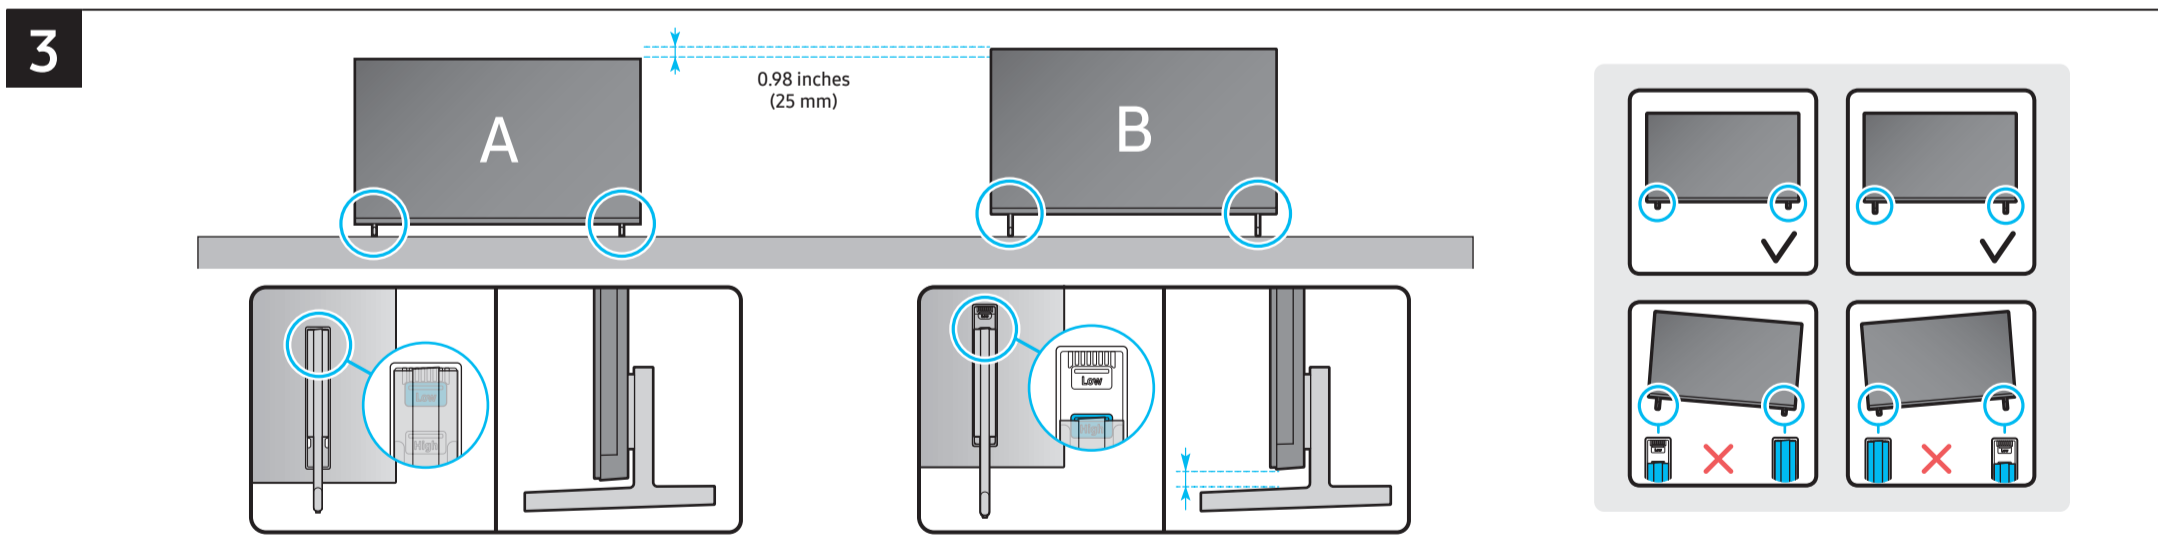

# Unpacking and Installation Guide

Power Cable

Holder-Cable

Simple User Guide / Remote control guide / Regulatory Guide

Samsung Smart Remote

Scan this QR code with your smart phone to see helpful videos.

	A	B	C	D	E	F	G	H	I
55R8*H	48.2 inches (1224.0 mm)	27.9 inches (708.0 mm)	2.0 inches (52.0 mm)	29.3 inches (744.0 mm)	30.3 inches (769.0 mm)	8.6 inches (218.0 mm)	54.6 inches	32.2 lbs (14.6 kg)	32.8 lbs (14.9 kg)
65R8*H	56.8 inches (1442.9 mm)	32.7 inches (831.2 mm)	2.0 inches (52.0 mm)	34.1 inches (867.1 mm)	35.1 inches (892.1 mm)	10.1 inches (256.8 mm)	64.5 inches	42.1 lbs (19.1 kg)	43.0 lbs (19.5 kg)
75R8*H	65.6 inches (1666.6 mm)	37.7 inches (957.8 mm)	2.1 inches (52.3 mm)	39.1 inches (993.8 mm)	40.1 inches (1018.8 mm)	12.6 inches (319.8 mm)	74.5 inches	56.0 lbs (25.4 kg)	57.1 lbs (25.9 kg)

\*: 0-9, A-Z

	VESA A x B (mm)	C (mm)	D	E x 4	F (mm)	G (inches)	H (inches)	I (inches)
55R8*H	300 x 200	18-20	C + ★	M8	1.25	7.7	18.2	12.3
65R8*H	400 x 300	18-20	C + ★	M8	1.25	10.6	20.5	10.3
75R8*H	400 x 300	18-20	C + ★	M8	1.25	11.6	24.9	14.3