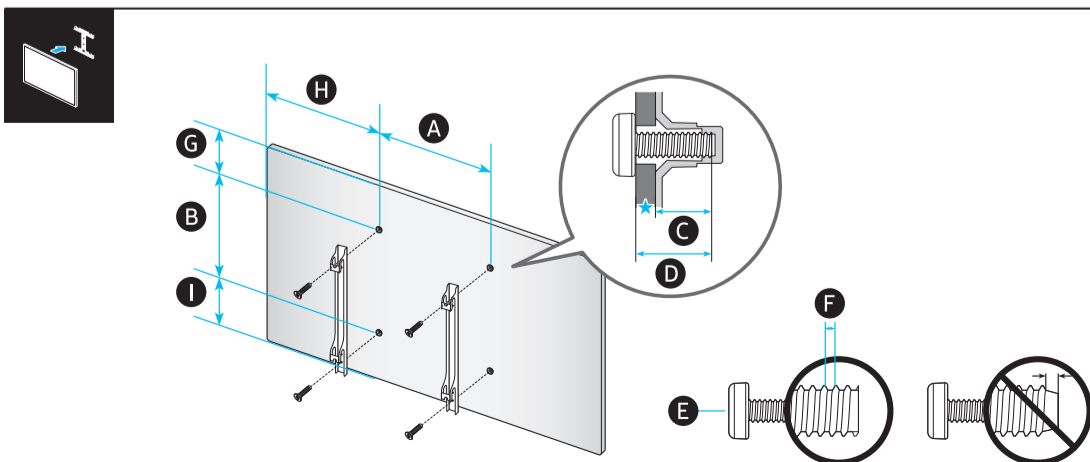

# Unpacking and Installation Guide

Power Cable

Holder-Cable

Simple User Guide / Remote control guide / Regulatory Guide

Samsung Smart Remote

Scan this QR code with your smart phone to see helpful videos.

	A	B	C	D	E	F	G	H	I
55R8*H	48.2 inches (1224.0 mm)	27.9 inches (708.0 mm)	2.0 inches (52.0 mm)	29.3 inches (744.0 mm)	30.3 inches (769.0 mm)	8.6 inches (218.0 mm)	54.6 inches	32.2 lbs (14.6 kg)	32.8 lbs (14.9 kg)
65R8*H	56.8 inches (1442.9 mm)	32.7 inches (831.2 mm)	2.0 inches (52.0 mm)	34.1 inches (867.1 mm)	35.1 inches (892.1 mm)	10.1 inches (256.8 mm)	64.5 inches	42.1 lbs (19.1 kg)	43.0 lbs (19.5 kg)
75R8*H	65.6 inches (1666.6 mm)	37.7 inches (957.8 mm)	2.1 inches (52.3 mm)	39.1 inches (993.8 mm)	40.1 inches (1018.8 mm)	12.6 inches (319.8 mm)	74.5 inches	56.0 lbs (25.4 kg)	57.1 lbs (25.9 kg)

\*: 0-9, A-Z

	VESA A x B (mm)	C (mm)	D	E x 4	F (mm)	G (inches)	H (inches)	I (inches)
55R8*H	300 x 200	18-20	C + ★	M8	1.25	7.7	18.2	12.3
65R8*H	400 x 300	18-20	C + ★	M8	1.25	10.6	20.5	10.3
75R8*H	400 x 300	18-20	C + ★	M8	1.25	11.6	24.9	14.3