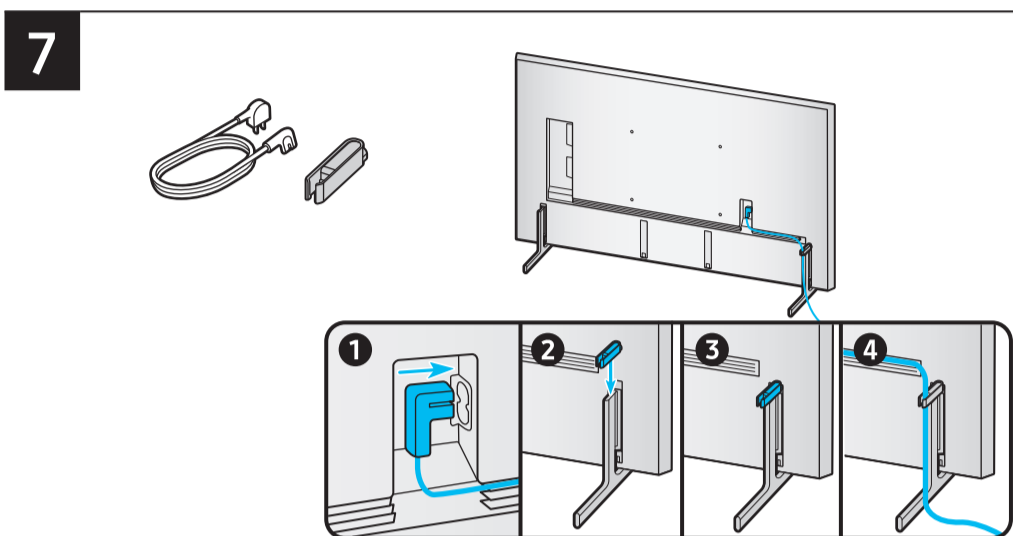

# Unpacking and Installation Guide

Power Cable

Holder-Cable

Simple User Guide / Remote control guide / Regulatory Guide

Samsung Smart Remote

Scan this QR code with your smart phone to see helpful videos.

	A	B	C	D	E	F	G	H	I
55R8*H	48.2 inches (1224.0 mm)	27.9 inches (708.0 mm)	2.0 inches (52.0 mm)	29.3 inches (744.0 mm)	30.3 inches (769.0 mm)	8.6 inches (218.0 mm)	54.6 inches	32.2 lbs (14.6 kg)	32.8 lbs (14.9 kg)
65R8*H	56.8 inches (1442.9 mm)	32.7 inches (831.2 mm)	2.0 inches (52.0 mm)	34.1 inches (867.1 mm)	35.1 inches (892.1 mm)	10.1 inches (256.8 mm)	64.5 inches	42.1 lbs (19.1 kg)	43.0 lbs (19.5 kg)
75R8*H	65.6 inches (1666.6 mm)	37.7 inches (957.8 mm)	2.1 inches (52.3 mm)	39.1 inches (993.8 mm)	40.1 inches (1018.8 mm)	12.6 inches (319.8 mm)	74.5 inches	56.0 lbs (25.4 kg)	57.1 lbs (25.9 kg)

\*: 0-9, A-Z

	VESA A x B (mm)	C (mm)	D	E x 4	F (mm)	G (inches)	H (inches)	I (inches)
55R8*H	300 x 200	18-20	C + ★	M8	1.25	7.7	18.2	12.3
65R8*H	400 x 300	18-20	C + ★	M8	1.25	10.6	20.5	10.3
75R8*H	400 x 300	18-20	C + ★	M8	1.25	11.6	24.9	14.3