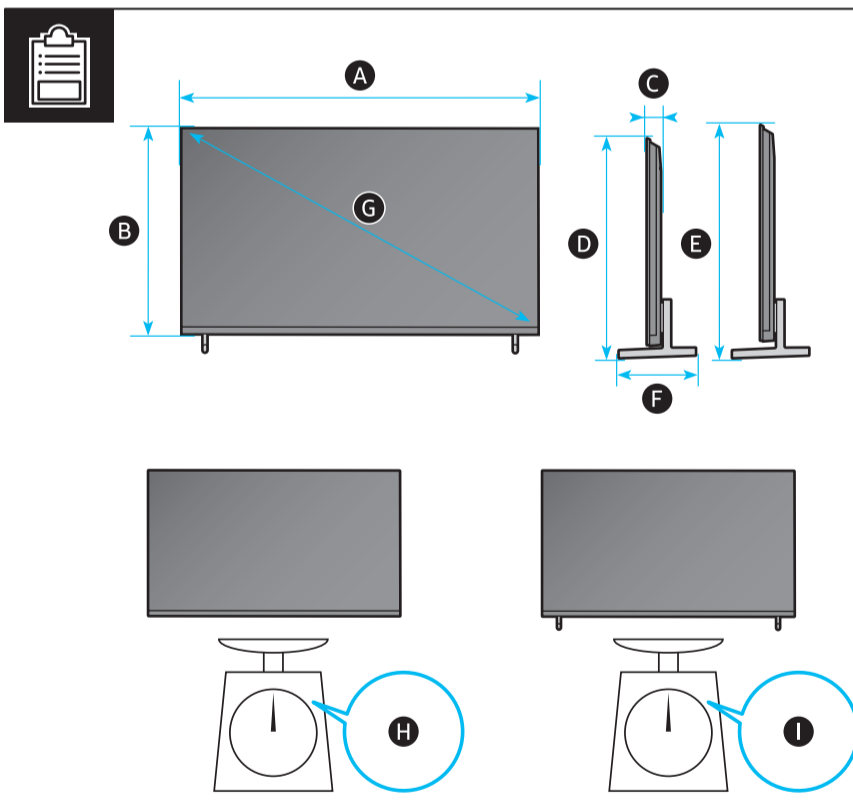

# Unpacking and Installation Guide

Power Cable

Holder-Cable

Simple User Guide / Remote control guide / Regulatory Guide

Samsung Smart Remote

Scan this QR code with your smart phone to see helpful videos.

	A	B	C	D	E	F	G	H	I
55R8*H	48.2 inches (1224.0 mm)	27.9 inches (708.0 mm)	2.0 inches (52.0 mm)	29.3 inches (744.0 mm)	30.3 inches (769.0 mm)	8.6 inches (218.0 mm)	54.6 inches	32.2 lbs (14.6 kg)	32.8 lbs (14.9 kg)
65R8*H	56.8 inches (1442.9 mm)	32.7 inches (831.2 mm)	2.0 inches (52.0 mm)	34.1 inches (867.1 mm)	35.1 inches (892.1 mm)	10.1 inches (256.8 mm)	64.5 inches	42.1 lbs (19.1 kg)	43.0 lbs (19.5 kg)
75R8*H	65.6 inches (1666.6 mm)	37.7 inches (957.8 mm)	2.1 inches (52.3 mm)	39.1 inches (993.8 mm)	40.1 inches (1018.8 mm)	12.6 inches (319.8 mm)	74.5 inches	56.0 lbs (25.4 kg)	57.1 lbs (25.9 kg)

\*: 0-9, A-Z

	VESA A x B (mm)	C (mm)	D	E x 4	F (mm)	G (inches)	H (inches)	I (inches)
55R8*H	300 x 200	18-20	C + ★	M8	1.25	7.7	18.2	12.3
65R8*H	400 x 300	18-20	C + ★	M8	1.25	10.6	20.5	10.3
75R8*H	400 x 300	18-20	C + ★	M8	1.25	11.6	24.9	14.3