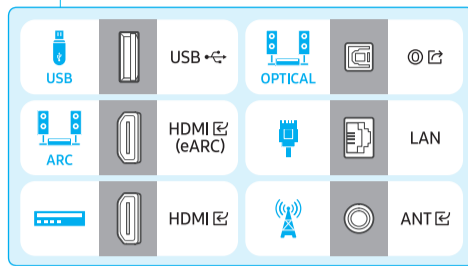

**SAMSUNG**

# Unpacking and Installation Guide

Power Cable

Holder-Cable

Simple User Guide / Remote control guide / Regulatory Guide

Samsung Smart Remote

Scan this QR code with your smart phone to see helpful videos.

	A	B	C	D	E	F	G	H	I
55R8*H	48.2 inches (1224.0 mm)	27.9 inches (708.0 mm)	2.0 inches (52.0 mm)	29.3 inches (744.0 mm)	30.3 inches (769.0 mm)	8.6 inches (218.0 mm)	54.6 inches	32.2 lbs (14.6 kg)	32.8 lbs (14.9 kg)
65R8*H	56.8 inches (1442.9 mm)	32.7 inches (831.2 mm)	2.0 inches (52.0 mm)	34.1 inches (867.1 mm)	35.1 inches (892.1 mm)	10.1 inches (256.8 mm)	64.5 inches	42.1 lbs (19.1 kg)	43.0 lbs (19.5 kg)
75R8*H	65.6 inches (1666.6 mm)	37.7 inches (957.8 mm)	2.1 inches (52.3 mm)	39.1 inches (993.8 mm)	40.1 inches (1018.8 mm)	12.6 inches (319.8 mm)	74.5 inches	56.0 lbs (25.4 kg)	57.1 lbs (25.9 kg)