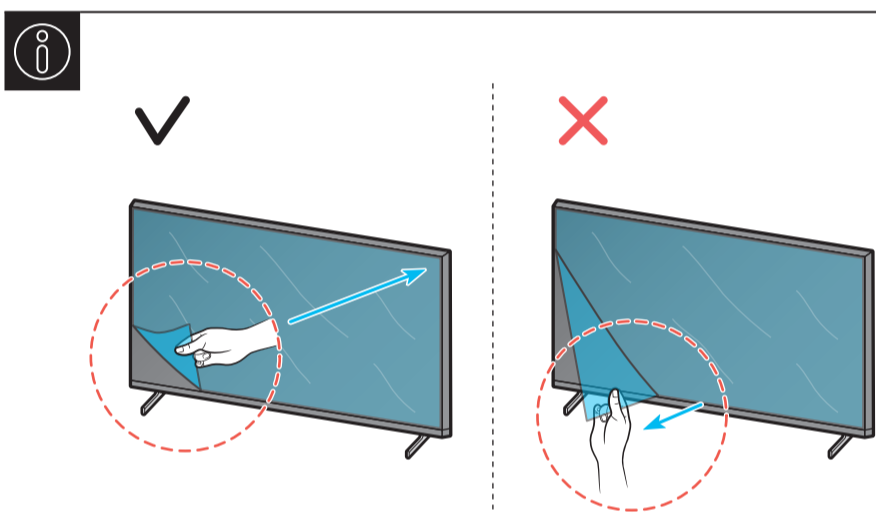

# Unpacking and Installation Guide

Power Cable

Holder-Cable

Simple User Guide / Remote control guide / Regulatory Guide

Samsung Smart Remote

Scan this QR code with your smart phone to see helpful videos.

	A	B	C	D	E	F	G	H	I
55R8*H	48.2 inches (1224.0 mm)	27.9 inches (708.0 mm)	2.0 inches (52.0 mm)	29.3 inches (744.0 mm)	30.3 inches (769.0 mm)	8.6 inches (218.0 mm)	54.6 inches	32.2 lbs (14.6 kg)	32.8 lbs (14.9 kg)
65R8*H	56.8 inches (1442.9 mm)	32.7 inches (831.2 mm)	2.0 inches (52.0 mm)	34.1 inches (867.1 mm)	35.1 inches (892.1 mm)	10.1 inches (256.8 mm)	64.5 inches	42.1 lbs (19.1 kg)	43.0 lbs (19.5 kg)
75R8*H	65.6 inches (1666.6 mm)	37.7 inches (957.8 mm)	2.1 inches (52.3 mm)	39.1 inches (993.8 mm)	40.1 inches (1018.8 mm)	12.6 inches (319.8 mm)	74.5 inches	56.0 lbs (25.4 kg)	57.1 lbs (25.9 kg)