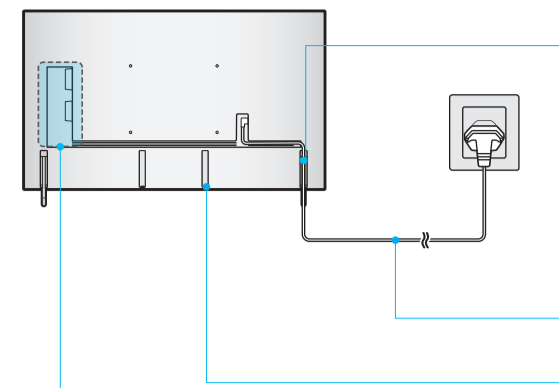

# Unpacking and Installation Guide

Power Cable

Holder-Cable

Simple User Guide / Remote control guide / Regulatory Guide

Samsung Smart Remote

Scan this QR code with your smart phone to see helpful videos.

	A	B	C	D	E	F	G	H	I
55R8*H	48.2 inches (1224.0 mm)	27.9 inches (708.0 mm)	2.0 inches (52.0 mm)	29.3 inches (744.0 mm)	30.3 inches (769.0 mm)	8.6 inches (218.0 mm)	54.6 inches	32.2 lbs (14.6 kg)	32.8 lbs (14.9 kg)
65R8*H	56.8 inches (1442.9 mm)	32.7 inches (831.2 mm)	2.0 inches (52.0 mm)	34.1 inches (867.1 mm)	35.1 inches (892.1 mm)	10.1 inches (256.8 mm)	64.5 inches	42.1 lbs (19.1 kg)	43.0 lbs (19.5 kg)
75R8*H	65.6 inches (1666.6 mm)	37.7 inches (957.8 mm)	2.1 inches (52.3 mm)	39.1 inches (993.8 mm)	40.1 inches (1018.8 mm)	12.6 inches (319.8 mm)	74.5 inches	56.0 lbs (25.4 kg)	57.1 lbs (25.9 kg)

\*: 0-9, A-Z

	VESA A x B (mm)	C (mm)	D	E x 4	F (mm)	G (inches)	H (inches)	I (inches)
55R8*H	300 x 200	18-20	C + ★	M8	1.25	7.7	18.2	12.3
65R8*H	400 x 300	18-20	C + ★	M8	1.25	10.6	20.5	10.3
75R8*H	400 x 300	18-20	C + ★	M8	1.25	11.6	24.9	14.3