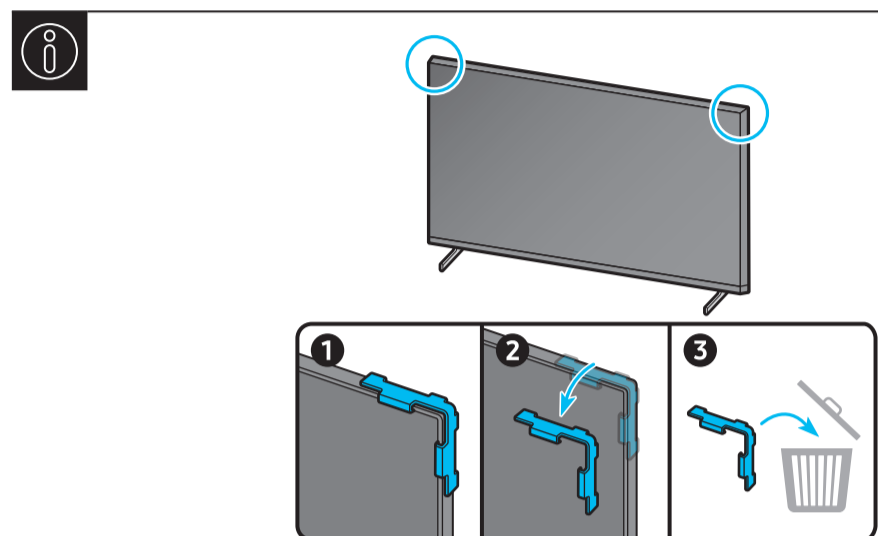

# Unpacking and Installation Guide

Power Cable

Holder-Cable

Simple User Guide / Remote control guide / Regulatory Guide

Samsung Smart Remote

Scan this QR code with your smart phone to see helpful videos.

	A	B	C	D	E	F	G	H	I
55R8*H	48.2 inches (1224.0 mm)	27.9 inches (708.0 mm)	2.0 inches (52.0 mm)	29.3 inches (744.0 mm)	30.3 inches (769.0 mm)	8.6 inches (218.0 mm)	54.6 inches	32.2 lbs (14.6 kg)	32.8 lbs (14.9 kg)
65R8*H	56.8 inches (1442.9 mm)	32.7 inches (831.2 mm)	2.0 inches (52.0 mm)	34.1 inches (867.1 mm)	35.1 inches (892.1 mm)	10.1 inches (256.8 mm)	64.5 inches	42.1 lbs (19.1 kg)	43.0 lbs (19.5 kg)
75R8*H	65.6 inches (1666.6 mm)	37.7 inches (957.8 mm)	2.1 inches (52.3 mm)	39.1 inches (993.8 mm)	40.1 inches (1018.8 mm)	12.6 inches (319.8 mm)	74.5 inches	56.0 lbs (25.4 kg)	57.1 lbs (25.9 kg)

\*: 0-9, A-Z

	VESA A x B (mm)	C (mm)	D	E x 4	F (mm)	G (inches)	H (inches)	I (inches)
55R8*H	300 x 200	18-20	C + ★	M8	1.25	7.7	18.2	12.3
65R8*H	400 x 300	18-20	C + ★	M8	1.25	10.6	20.5	10.3
75R8*H	400 x 300	18-20	C + ★	M8	1.25	11.6	24.9	14.3