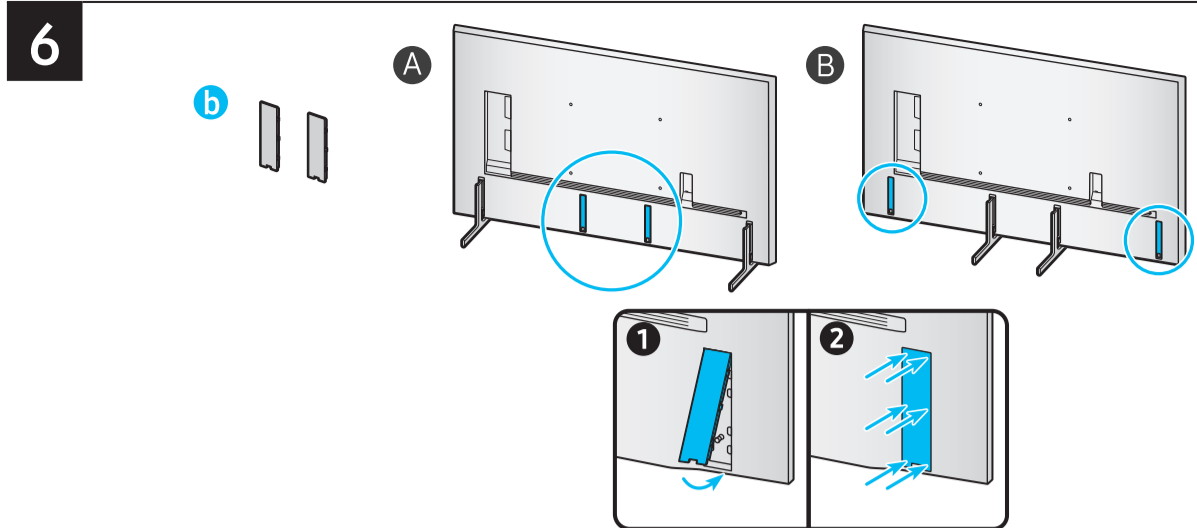

# Unpacking and Installation Guide

Power Cable

Holder-Cable

Simple User Guide / Remote control guide / Regulatory Guide

Samsung Smart Remote

Scan this QR code with your smart phone to see helpful videos.

	A	B	C	D	E	F	G	H	I
55R8*H	48.2 inches (1224.0 mm)	27.9 inches (708.0 mm)	2.0 inches (52.0 mm)	29.3 inches (744.0 mm)	30.3 inches (769.0 mm)	8.6 inches (218.0 mm)	54.6 inches	32.2 lbs (14.6 kg)	32.8 lbs (14.9 kg)
65R8*H	56.8 inches (1442.9 mm)	32.7 inches (831.2 mm)	2.0 inches (52.0 mm)	34.1 inches (867.1 mm)	35.1 inches (892.1 mm)	10.1 inches (256.8 mm)	64.5 inches	42.1 lbs (19.1 kg)	43.0 lbs (19.5 kg)
75R8*H	65.6 inches (1666.6 mm)	37.7 inches (957.8 mm)	2.1 inches (52.3 mm)	39.1 inches (993.8 mm)	40.1 inches (1018.8 mm)	12.6 inches (319.8 mm)	74.5 inches	56.0 lbs (25.4 kg)	57.1 lbs (25.9 kg)

\*: 0-9, A-Z

	VESA A x B (mm)	C (mm)	D	E x 4	F (mm)	G (inches)	H (inches)	I (inches)
55R8*H	300 x 200	18-20	C + ★	M8	1.25	7.7	18.2	12.3
65R8*H	400 x 300	18-20	C + ★	M8	1.25	10.6	20.5	10.3
75R8*H	400 x 300	18-20	C + ★	M8	1.25	11.6	24.9	14.3