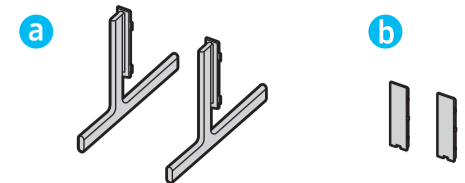

# Unpacking and Installation Guide

Power Cable

Holder-Cable

Simple User Guide / Remote control guide / Regulatory Guide

Samsung Smart Remote

Scan this QR code with your smart phone to see helpful videos.

	A	B	C	D	E	F	G	H	I
55R8*H	48.2 inches (1224.0 mm)	27.9 inches (708.0 mm)	2.0 inches (52.0 mm)	29.3 inches (744.0 mm)	30.3 inches (769.0 mm)	8.6 inches (218.0 mm)	54.6 inches	32.2 lbs (14.6 kg)	32.8 lbs (14.9 kg)
65R8*H	56.8 inches (1442.9 mm)	32.7 inches (831.2 mm)	2.0 inches (52.0 mm)	34.1 inches (867.1 mm)	35.1 inches (892.1 mm)	10.1 inches (256.8 mm)	64.5 inches	42.1 lbs (19.1 kg)	43.0 lbs (19.5 kg)
75R8*H	65.6 inches (1666.6 mm)	37.7 inches (957.8 mm)	2.1 inches (52.3 mm)	39.1 inches (993.8 mm)	40.1 inches (1018.8 mm)	12.6 inches (319.8 mm)	74.5 inches	56.0 lbs (25.4 kg)	57.1 lbs (25.9 kg)

\*: 0-9, A-Z

	VESA A x B (mm)	C (mm)	D	E x 4	F (mm)	G (inches)	H (inches)	I (inches)
55R8*H	300 x 200	18-20	C + ★	M8	1.25	7.7	18.2	12.3
65R8*H	400 x 300	18-20	C + ★	M8	1.25	10.6	20.5	10.3
75R8*H	400 x 300	18-20	C + ★	M8	1.25	11.6	24.9	14.3