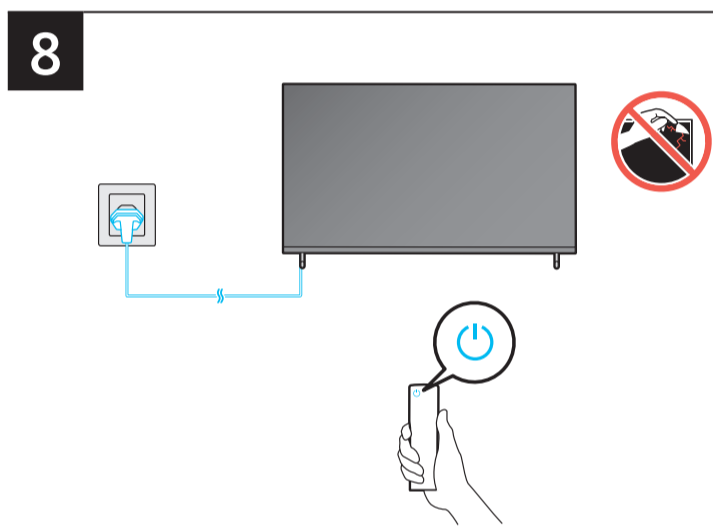

# Unpacking and Installation Guide

Power Cable

Holder-Cable

Simple User Guide / Remote control guide / Regulatory Guide

Samsung Smart Remote

Scan this QR code with your smart phone to see helpful videos.

	A	B	C	D	E	F	G	H	I
55R8*H	48.2 inches (1224.0 mm)	27.9 inches (708.0 mm)	2.0 inches (52.0 mm)	29.3 inches (744.0 mm)	30.3 inches (769.0 mm)	8.6 inches (218.0 mm)	54.6 inches	32.2 lbs (14.6 kg)	32.8 lbs (14.9 kg)
65R8*H	56.8 inches (1442.9 mm)	32.7 inches (831.2 mm)	2.0 inches (52.0 mm)	34.1 inches (867.1 mm)	35.1 inches (892.1 mm)	10.1 inches (256.8 mm)	64.5 inches	42.1 lbs (19.1 kg)	43.0 lbs (19.5 kg)
75R8*H	65.6 inches (1666.6 mm)	37.7 inches (957.8 mm)	2.1 inches (52.3 mm)	39.1 inches (993.8 mm)	40.1 inches (1018.8 mm)	12.6 inches (319.8 mm)	74.5 inches	56.0 lbs (25.4 kg)	57.1 lbs (25.9 kg)