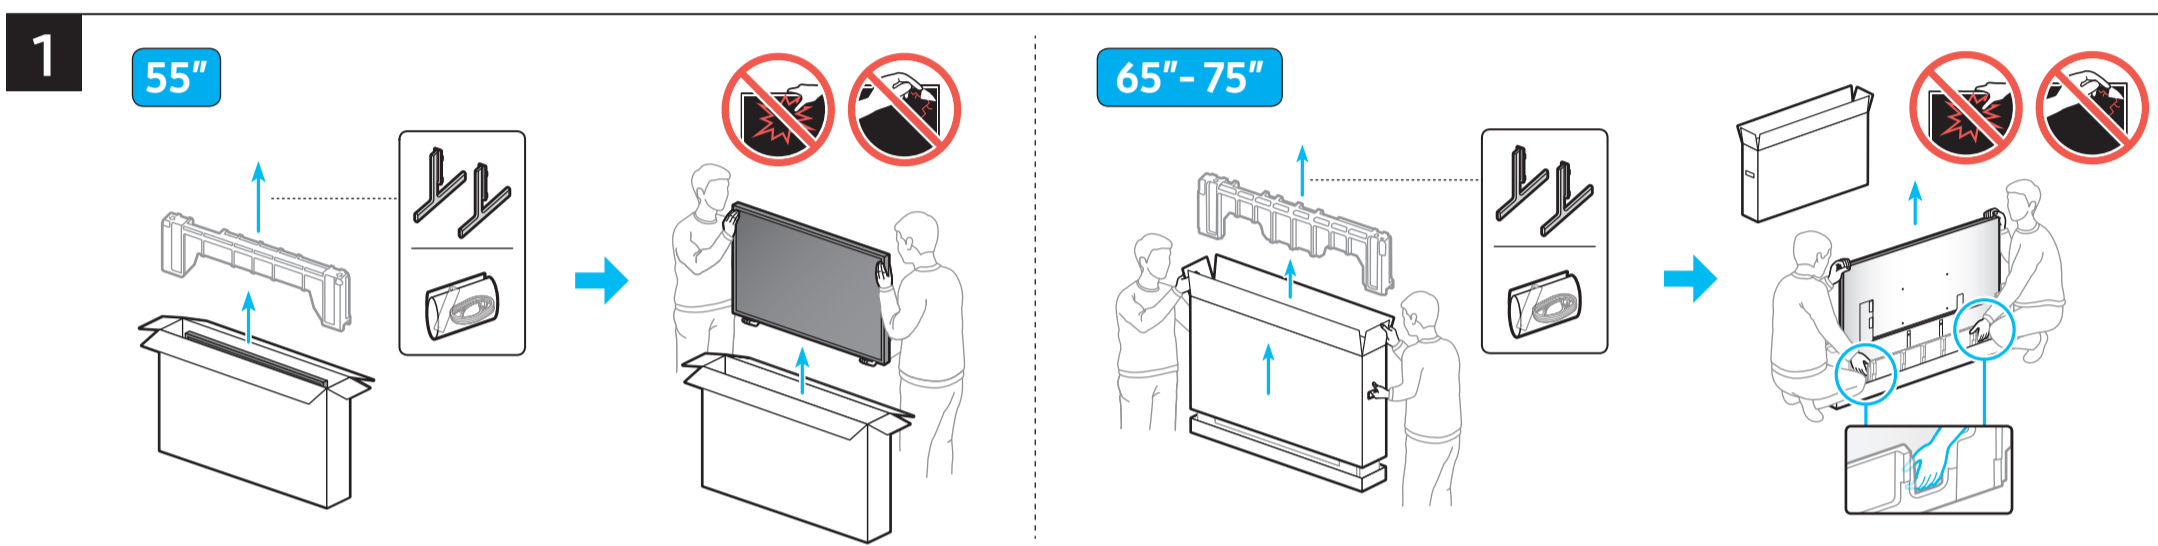

# Unpacking and Installation Guide

Power Cable

Holder-Cable

Simple User Guide / Remote control guide / Regulatory Guide

Samsung Smart Remote

Scan this QR code with your smart phone to see helpful videos.

	A	B	C	D	E	F	G	H	I
55R8*H	48.2 inches (1224.0 mm)	27.9 inches (708.0 mm)	2.0 inches (52.0 mm)	29.3 inches (744.0 mm)	30.3 inches (769.0 mm)	8.6 inches (218.0 mm)	54.6 inches	32.2 lbs (14.6 kg)	32.8 lbs (14.9 kg)
65R8*H	56.8 inches (1442.9 mm)	32.7 inches (831.2 mm)	2.0 inches (52.0 mm)	34.1 inches (867.1 mm)	35.1 inches (892.1 mm)	10.1 inches (256.8 mm)	64.5 inches	42.1 lbs (19.1 kg)	43.0 lbs (19.5 kg)
75R8*H	65.6 inches (1666.6 mm)	37.7 inches (957.8 mm)	2.1 inches (52.3 mm)	39.1 inches (993.8 mm)	40.1 inches (1018.8 mm)	12.6 inches (319.8 mm)	74.5 inches	56.0 lbs (25.4 kg)	57.1 lbs (25.9 kg)

\*: 0-9, A-Z

	VESA A x B (mm)	C (mm)	D	E x 4	F (mm)	G (inches)	H (inches)	I (inches)
55R8*H	300 x 200	18-20	C + ★	M8	1.25	7.7	18.2	12.3
65R8*H	400 x 300	18-20	C + ★	M8	1.25	10.6	20.5	10.3
75R8*H	400 x 300	18-20	C + ★	M8	1.25	11.6	24.9	14.3