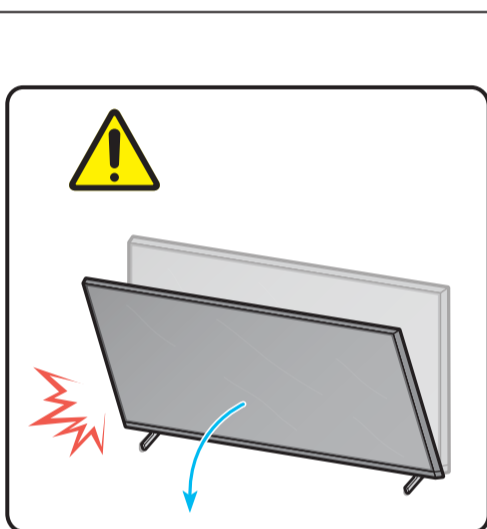

# Unpacking and Installation Guide

Power Cable

Holder-Cable

Simple User Guide / Remote control guide / Regulatory Guide

Samsung Smart Remote

Scan this QR code with your smart phone to see helpful videos.

	A	B	C	D	E	F	G	H	I
55R8*H	48.2 inches (1224.0 mm)	27.9 inches (708.0 mm)	2.0 inches (52.0 mm)	29.3 inches (744.0 mm)	30.3 inches (769.0 mm)	8.6 inches (218.0 mm)	54.6 inches	32.2 lbs (14.6 kg)	32.8 lbs (14.9 kg)
65R8*H	56.8 inches (1442.9 mm)	32.7 inches (831.2 mm)	2.0 inches (52.0 mm)	34.1 inches (867.1 mm)	35.1 inches (892.1 mm)	10.1 inches (256.8 mm)	64.5 inches	42.1 lbs (19.1 kg)	43.0 lbs (19.5 kg)
75R8*H	65.6 inches (1666.6 mm)	37.7 inches (957.8 mm)	2.1 inches (52.3 mm)	39.1 inches (993.8 mm)	40.1 inches (1018.8 mm)	12.6 inches (319.8 mm)	74.5 inches	56.0 lbs (25.4 kg)	57.1 lbs (25.9 kg)

\*: 0-9, A-Z

	VESA A x B (mm)	C (mm)	D	E x 4	F (mm)	G (inches)	H (inches)	I (inches)
55R8*H	300 x 200	18-20	C + ★	M8	1.25	7.7	18.2	12.3
65R8*H	400 x 300	18-20	C + ★	M8	1.25	10.6	20.5	10.3
75R8*H	400 x 300	18-20	C + ★	M8	1.25	11.6	24.9	14.3