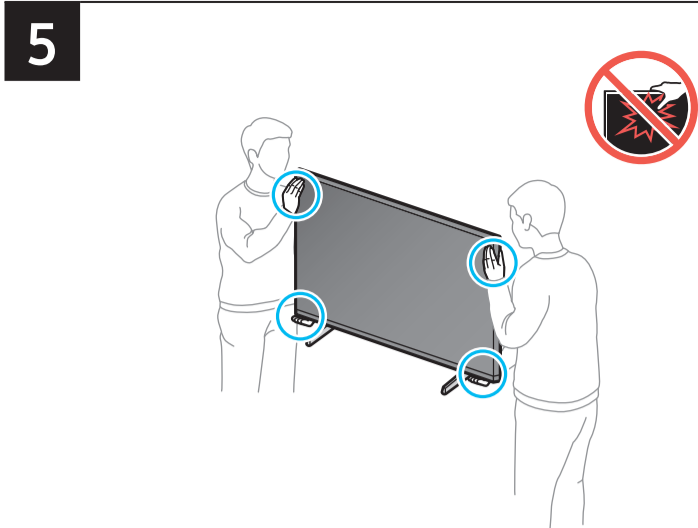

# Unpacking and Installation Guide

Power Cable

Holder-Cable

Simple User Guide / Remote control guide / Regulatory Guide

Samsung Smart Remote

Scan this QR code with your smart phone to see helpful videos.

	A	B	C	D	E	F	G	H	I
55R8*H	48.2 inches (1224.0 mm)	27.9 inches (708.0 mm)	2.0 inches (52.0 mm)	29.3 inches (744.0 mm)	30.3 inches (769.0 mm)	8.6 inches (218.0 mm)	54.6 inches	32.2 lbs (14.6 kg)	32.8 lbs (14.9 kg)
65R8*H	56.8 inches (1442.9 mm)	32.7 inches (831.2 mm)	2.0 inches (52.0 mm)	34.1 inches (867.1 mm)	35.1 inches (892.1 mm)	10.1 inches (256.8 mm)	64.5 inches	42.1 lbs (19.1 kg)	43.0 lbs (19.5 kg)
75R8*H	65.6 inches (1666.6 mm)	37.7 inches (957.8 mm)	2.1 inches (52.3 mm)	39.1 inches (993.8 mm)	40.1 inches (1018.8 mm)	12.6 inches (319.8 mm)	74.5 inches	56.0 lbs (25.4 kg)	57.1 lbs (25.9 kg)