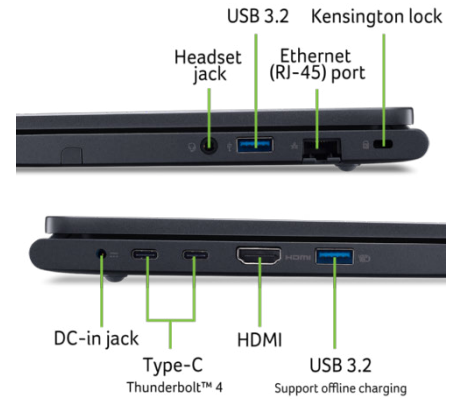

Acer TMP414-53-759Q

SPECIFICATIONS

Ordering Information

Series	Travelmate P4
Model name	TMP414-53-759Q
Part number	NX.VZTEG.006
EAN	4711121662645
Short description	Acer ComfyView™ WQ2.2k IPS Display / Intel® Core™ i7-1355U / 16 GB DDR4 RAM / 512 GB SSD / Intel® Iris® Xe Graphics / Windows 11 Pro (64-bit) / Black

Operating System

Operating System	Windows 11 Professional (64-bit)

Housing

Housing / Color	Black
Component door	-
Dimensions	319 (W) x 229 (D) x 18.9 (H) mm
Weight	1.4 kg
Passively cooled (fanless)	-

Display

Display size	14"
Display type	Acer ComfyView™ WQ2.2K IPS display with LED backlight (non-glare) and 100% sRGB
Display resolution in pixel	2240 x 1400
Aspect ratio	16:10

Processor and chipset

Processor	Intel® Core™ i7-1355U Processor
Clock frequency	1.70 GHz base clock (Up to 5.00 GHz Intel® Turbo Boost Max Technology)
Cache	12 MB Intel® Smart Cache
Processing cores / threads	2 Performance-cores + 8 Efficient-cores / 12 Threads
Chipset	Integrated SOC

Storage and drives

Memory	16 GB DDR4 RAM
Memory configuration	2 x 8 GB DDR4 RAM
Maximum RAM	Up to 32 GB DDR4 system memory, Upgrade to 64 GB with two soDIMM modules
Mass storage	512 GB PCIe NVMe Gen4 Solid-State-Drive (SSD)
Optical drive	-

Graphics card

Graphics card	Intel® Iris® Xe Graphics

Connections

LAN	Intel® Ethernet Connection I219-LM Gigabit Ethernet
Wireless LAN	Intel® Wi-Fi 6E 802.11 ax/ac/a/b/g/n
Wireless WAN / SIM-Card	No
Wireless Gigabit	Intel Wireless 6E 802.11 a/b/g/n/ac/ax
Bluetooth	Bluetooth® 5.2
NFC	No

IO ports

HDMI	HDMI® 2.1
VGA	-
Displayport	via USB-C
Thunderbolt	Thunderbolt™ 4
USB 3.2	2x USB 3.2 Gen 1 (1x power-off USB charging)
USB 3.1	-
USB 3.0	-
USB 2.0	-
USB 4.0	-
Ethernet (RJ-45)	Yes
Cardreader	MicroSD Card reader
Audio port	3.5 mm headphone/speaker jack
Docking port	Yes

Input

Keyboard	80-/81-/84-key Acer backlight keyboard layout
Keyboard layout	German (QWERTZ)
Backlit keyboard	Yes
Touchpad	Multi-gesture touchpad