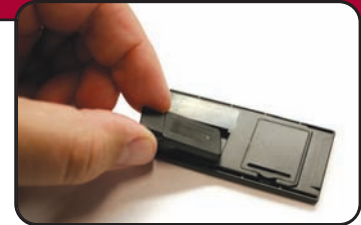

SATISFACTION
100%
GUARANTEED

EXPRESS PC MEDIA REMOTE

Ultra compact and portable

Stores in your Express Card slot when not in use!

USB Receiver stores directly in the Card

Model#: MEAPE3 SRP: \$59.99

The Express PC Media Remote from Mobile Edge enables you to wirelessly play DVDs, CDs, Videos and Audio files from over 60 feet away. Its advanced RF technology lets you manage your multimedia without having to point the PC Media Remote at your computer! Enjoy movies, play videos and listen to music all from this versatile remote control!

When on the move, simply store the USB adaptor in the card, and store the card in your laptop's Express Card Slot. No need to hunt for it when you need it!

Features

- Wirelessly control iTunes for Windows, Windows Media Player, WinDVD, and DVD Player for Mac from over 60 feet away
- Change Volume, Play/Pause/Stop on your music/video
- Slim, compact and easy to carry
- No need to aim the Remote at the computer
- No software required, USB Plug and Play
- Works with Mac or PC!

Specifications

Transmitter

- Range: 66 ft., depending upon operating environment
- Dimensions: 3" L x 1.33" W x 0.2" H
- Weight: 14 grams
- Radio frequency: 2.4GHz
- Power: CR2032 battery
- Battery life: 1 year under normal operations

Receiver

- Interface: USB port
- Dimensions: 1.3" L x 0.6" W x 0.1" H
- Weight: 2 grams