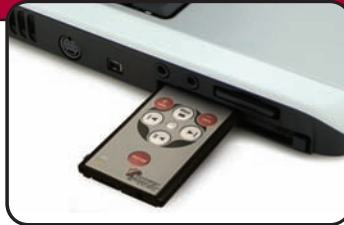

SATISFACTION
100%
GUARANTEED

EXPRESS PC MEDIA REMOTE

Ultra compact and portable

Stores in your Express Card slot when not in use!

USB Receiver stores directly in the Card

Model#: MEAPE3 SRP: \$59.99

The Express PC Media Remote from Mobile Edge enables you to wirelessly play DVDs, CDs, Videos and Audio files from over 60 feet away. Its advanced RF technology lets you manage your multimedia without having to point the PC Media Remote at your computer! Enjoy movies, play videos and listen to music all from this versatile remote control!

When on the move, simply store the USB adaptor in the card, and store the card in your laptop's Express Card Slot. No need to hunt for it when you need it!

Features

- Wirelessly control iTunes for Windows, Windows Media Player, WinDVD, and DVD Player for Mac from over 60 feet away
- Change Volume, Play/Pause/Stop on your music/video
- Slim, compact and easy to carry
- No need to aim the Remote at the computer
- No software required, USB Plug and Play
- Works with Mac or PC!

Specifications

Transmitter

- Range: 66 ft., depending upon operating environment
- Dimensions: 3" L x 1.33" W x 0.2" H
- Weight: 14 grams
- Radio frequency: 2.4GHz
- Power: CR2032 battery
- Battery life: 1 year under normal operations

Receiver

- Interface: USB port
- Dimensions: 1.3" L x 0.6" W x 0.1" H
- Weight: 2 grams