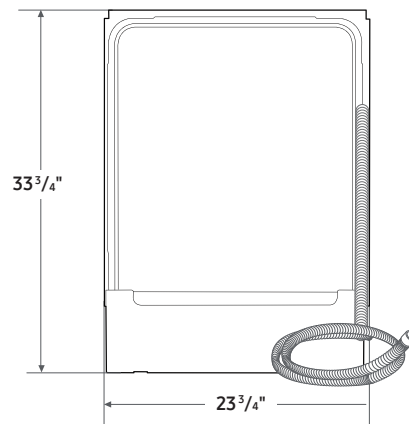

### Product Dimensions & Weight (WxHxD)

Dimensions: 23 3/4" x 33 3/4" x 24 5/8"

Weight: 64 lbs

### Shipping Dimensions & Weight (WxHxD)

Dimensions: 26" x 35" x 29 1/7"

Weight: 73.9 lbs

### Dimensions

Side View

Rear View

The water supply line, power cable and drain hose should go through this space behind the dishwasher. Then, the power cable runs in channels under the dishwasher to connections in the front.