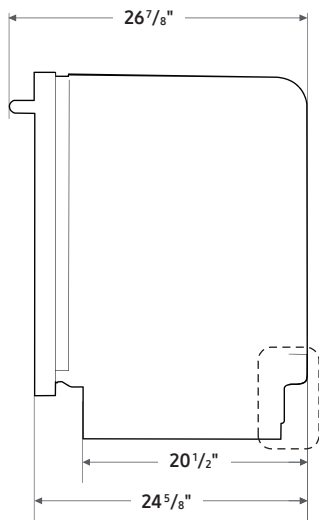

### Product Dimensions & Weight (WxHxD)

Dimensions: 23 3/4" x 33 3/4" x 24 5/8"

Weight: 64 lbs

### Shipping Dimensions & Weight (WxHxD)

Dimensions: 26" x 35" x 29 1/7"

Weight: 73.9 lbs

### Dimensions

Side View

Rear View

The water supply line, power cable and drain hose should go through this space behind the dishwasher. Then, the power cable runs in channels under the dishwasher to connections in the front.