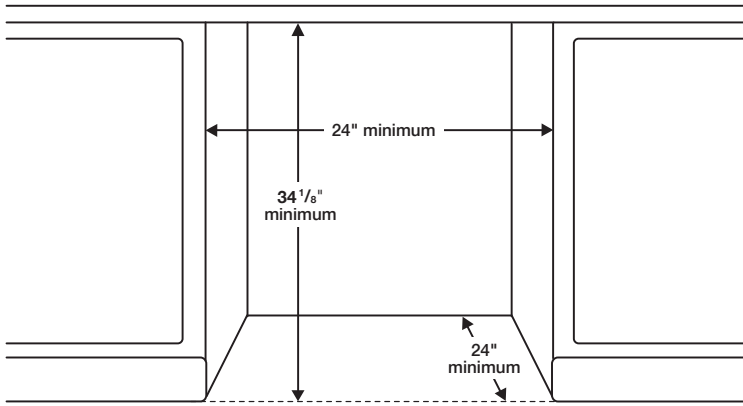

DW80R2031US

SAMSUNG

Samsung Dishwasher with Integrated Digital Touch Controls

Installation Specifications

Features

- 4 Wash Cycles: Auto, Normal, Heavy, Express 60
- 5 Options: Hi-Temp Wash, Sanitize (Anti-Bacterial-NSF), Delay Start, Control Lock, Heated Dry

Convenience

- Control Lock
- Digital Water Leakage Sensor
- Height-Adjustable Upper Rack
- Polypropylene Racking
- Silverware Basket

Warranty

One (1) Year All Parts and Labor
Five (5) Year Limited on Printed Circuit Board

Product Dimensions & Weight (WxHxD)

Dimensions: 23 3/4" x 33 3/4" x 24 5/8"

Weight: 64 lbs

Shipping Dimensions & Weight (WxHxD)

Dimensions: 26" x 35" x 29 1/7"

Weight: 73.9 lbs