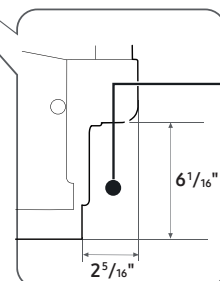

### Product Dimensions & Weight (WxHxD)

Dimensions: 23 3/4" x 33 3/4" x 24 5/8"

Weight: 64 lbs

### Shipping Dimensions & Weight (WxHxD)

Dimensions: 26" x 35" x 29 1/7"

Weight: 73.9 lbs

### Dimensions

Side View

Rear View

The water supply line, power cable and drain hose should go through this space behind the dishwasher. Then, the power cable runs in channels under the dishwasher to connections in the front.