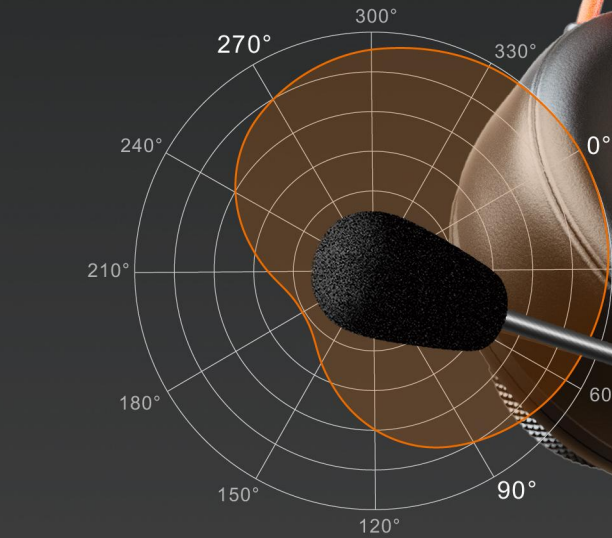

IMMERSA PRO Ti

7.1 VIRTUAL SURROUND RGB GAMING HEADSET

CUSTOMIZABLE RGB LIGHTING

7.1 VIRTUAL SURROUND FOR ENHANCED IMMERSION

TITANIUM-COATED DIAPHRAGM 50MM DRIVER

9.7MM RETRACTABLE CARDIOID MICROPHONE

- Customizable RGB Lighting
- 7.1 Virtual Surround for Enhanced Immersion
- Convenient Ear Dials for Mic Mute and Volume Control
- Full Software Equalizer through COUGAR UX System
- Titanium-Coated Diaphragm 50mm Driver
- Ultra-thick (35mm) and Extra-Large (100mm) Ear Pads with Memory Foam
- 9.7mm Retractable Cardioid Microphone
- Automatic Omni-Directional Adaptive Ear Shells
- Noise Cancellation Technology
- Braided Cable for Extra Durability

UX™ 7.1 VIRTUAL SURROUND

Cardioid Sound Pickup

SPECIFICATIONS

Headphone

- Drivers : 50mm
- Frequency response : 10Hz - 20KHz
- Sensitivity at 1KHz : 100dB ± 3dB
- Impedance at 1KHz : 32Ω +/- 15%
- Max. Input Power : 100mW
- Cable length : 2m

Microphone

- Type : Noise Cancelling
- Frequency : 100Hz to 10KHz
- Sensitivity at 1KHz : -47dB ± 3dB
- Impedance : 2.2kΩ

IMMERSA PRO Ti

7.1 VIRTUAL SURROUND RGB GAMING HEADSET

	IMMERSA PRO Ti	PHONTUM S	IMMERSA Ti	PHONTUM ESSENTIAL
Pad Material	Memory Foam & Protein Surface	Memory Foam & Large Pad-Protein Leather Small Pad-Grid Fabric	Memory Foam & Protein Surface	PU Leather
Pad Selection	Fixed	Interchange	Fixed	Fixed
Headband	Suspended	Integrated Metal-frame	Suspended	Integrated Metal-frame
Connector	USB & 3.5mm: Headphone	3.5mm: Headphone & Splitter	3.5mm: Headphone & Splitter	3.5mm: Splitter
Audio Controls	Earcup Dials	Detachable Inline Controller	Fixed Inline Controller	Fixed Inline Controller
Driver	Titanium-coated Φ50mm	Graphene Φ53mm	Titanium-coated Φ40mm	PET Φ40mm
Mic. Type	Retractable	Detachable	Retractable	Fixed
Mic Driver	Φ9.7mm Cardioid	Φ9.7mm Cardioid	Φ9.7mm Cardioid	Φ6mm
Audio	7.1 Virtual & Stereo	Stereo	Stereo	Stereo
Gaming Platform	PC / Console / Mobile	PC / Console / Mobile	PC / Console / Mobile	PC
Dual Chamber	-	Yes	-	-
Lighting	Yes	-	-	-
UIX	Yes	-	-	-