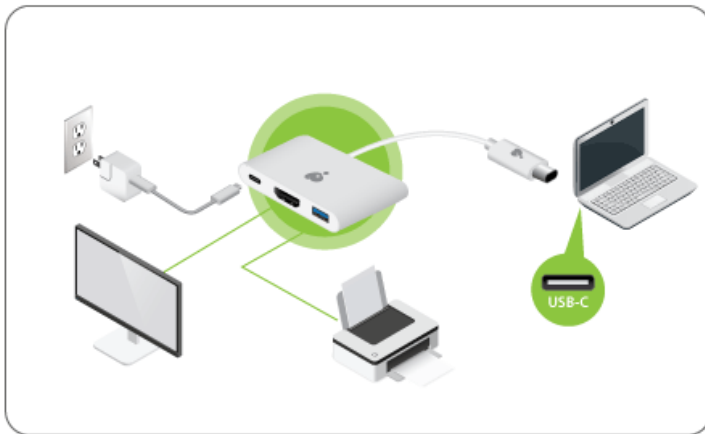

Requirements

- **Computer**
- Windows and Mac
  USB-C Enabled
  Computers
- DP (DisplayPort) ALT
  Mode Support

Package Contents

- 1 x GUC3C3H
- 1 x Warranty Card