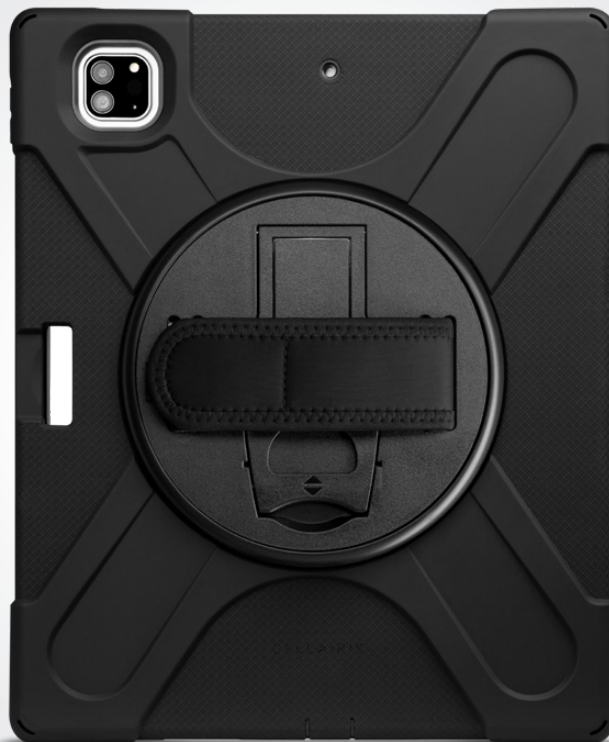

RAPTURE®

RUGGED PROTECTION

THE CLEAR CHOICE IN PROTECTION

Introducing the Rapture Rugged - It's the ultimate protection for your mobile device. Field tested and pushed to the limits, it's more than just a case; it's your device's best defense. Engineered with an impact-resistant outer silicone skin and an inner polycarbonate core, the Rapture Rugged absorbs the shocks so your device doesn't have to. Equipped with a 360° rotating handle, kickstand, and an optional shoulder strap, the Rapture Rugged case provides the convenience and maximum utility you need. It's built to take abuse! The Rapture Rugged case is the one you need when protection is Priority #1.

FEATURES

- Rugged all-in-one drop protection with an impact resistant outer silicone skin and inner polycarbonate core
- 360° rotating handle, kickstand & optional shoulder strap for maximum durability
- Port covers block dirt, dust, lint and food from getting into the jacks and ports
- Raised edges protect screen & camera
- Premium rugged design with a comfortable grip
- Easy-push buttons retain the device's responsive click & feel

DEVICES

- iPad Air 13" Gen7/ 6/ Pro 12.9" Gen6/ 5/ 4/ 3
- SKU #: 02-0440003
- Dimensions: 9.13 X 11.73 in (Length X Height)
- Weight: 1.26 lb

360° ROTATING
HAND STRAP
& KICKSTAND

TRIPLE LAYER
PROTECTION

OPTIONAL
HORIZONTAL OR
VERTICAL SHOULDER
STRAP AVAILABLE

CORNER DROP
PROTECTION