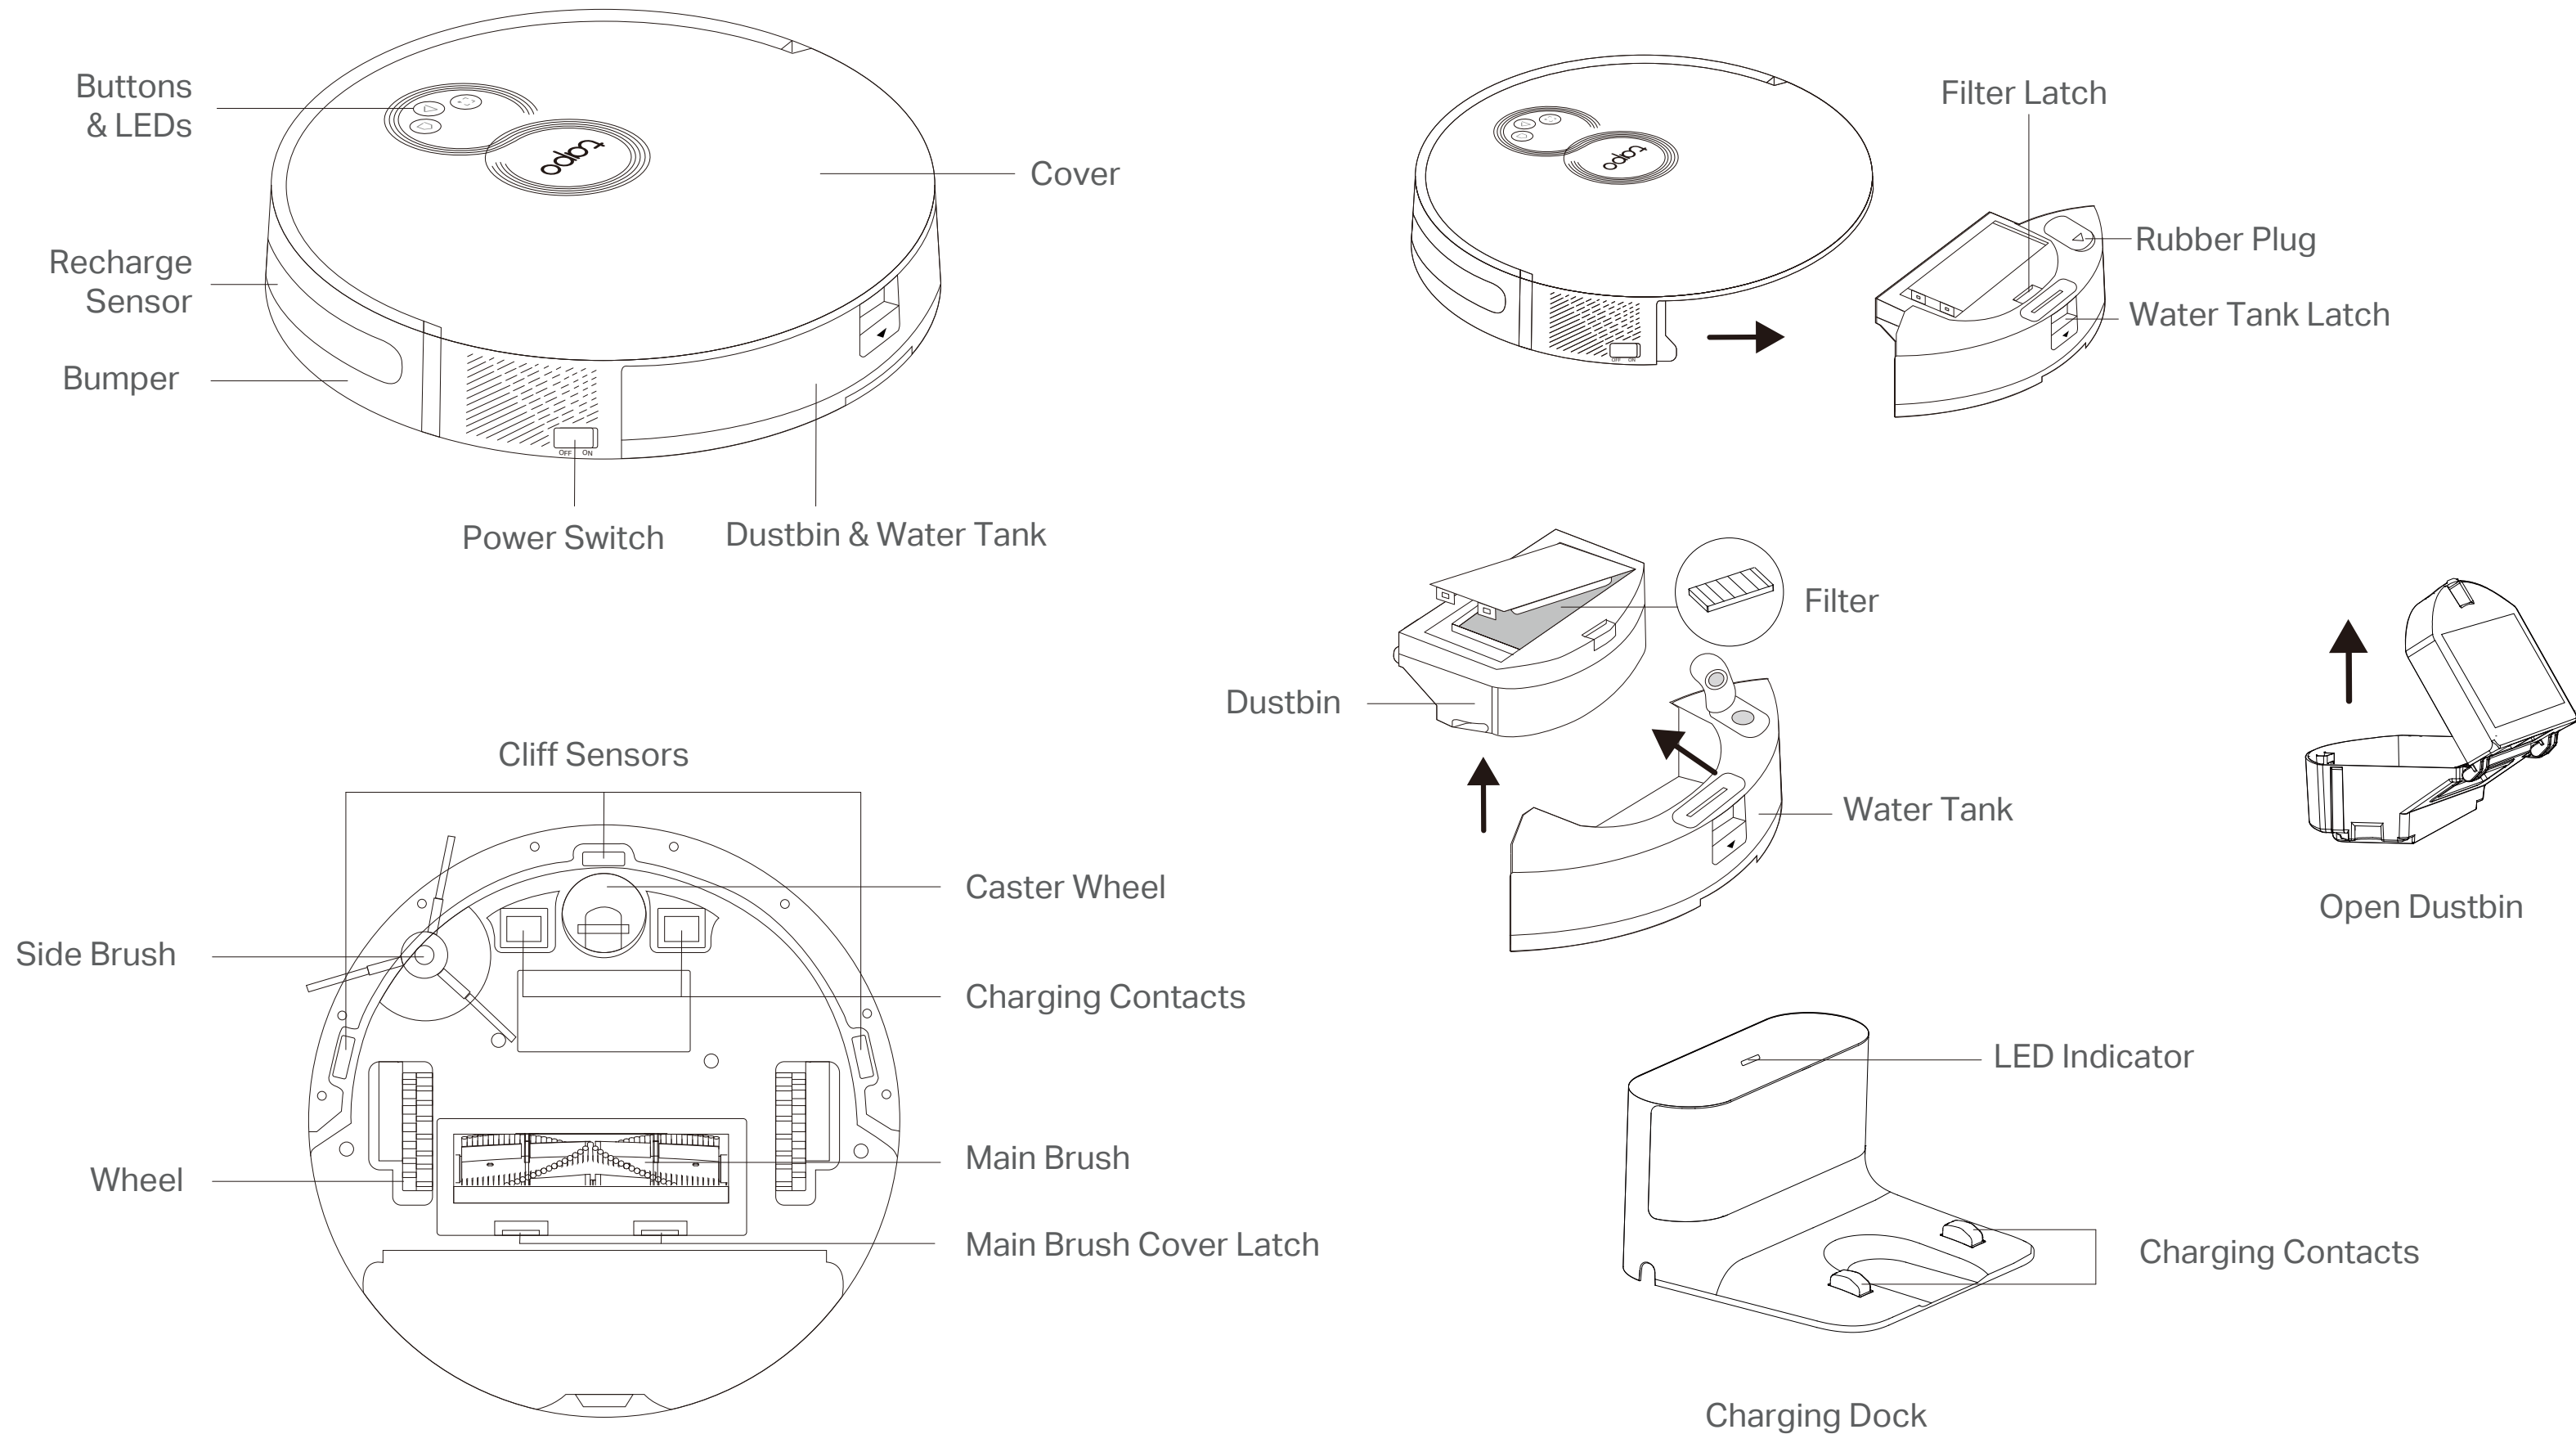

🏠 Dock

- Return to the dock to charge.

🗪 Spot Cleaning/Child Lock

- Press once: Start spot cleaning.
- Press and hold for 5 seconds: Turn on/off the child lock.

🏠 + 🗪 Combination Button

- Press and hold simultaneously for 5 seconds: Enter setup mode to configure network.
- Press and hold simultaneously for 10 seconds: Restore to factory default settings.

🏠 LED

- Red: Battery level < 20%; Error
- Orange: Battery level between 20% and 80%
- Green: Battery level > 80%

Overview

// Highlights

Strong Suction Power, Low Noise

Four vacuum modes with different levels of suction power meet various cleaning needs. With a maximum suction power of 2000Pa, the Tapo Robot Vacuum is ideal for direct, powerful cleaning for carpets and hard floors.