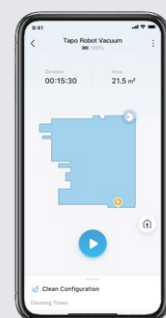

App Control

Tapo RV10

// Overview

Robot Vacuum

▶ Power/Clean

- Press once: Start/pause cleaning.
- Press and hold for 5 seconds: Turn on/off the robot vacuum.

*For the first use, slide the power switch from OFF to ON to turn on.

🏠 Dock

- Return to the dock to charge.

🗪 Spot Cleaning/Child Lock

- Press once: Start spot cleaning.
- Press and hold for 5 seconds: Turn on/off the child lock.

🏠 + 🗪 Combination Button

- Press and hold simultaneously for 5 seconds: Enter setup mode to configure network.
- Press and hold simultaneously for 10 seconds: Restore to factory default settings.