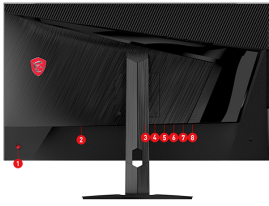

Dimension (W x D x H)	727.1 x 233.7 x 494.9 mm 727.1 x 72.9 x 432.4 mm (Without Stand)
Carton Dimension (W X D X H)	WW carton: 982 x 168 x 550 mm Outer: 1000 x 185 x 575 mm
Note	DisplayPort: 3840x2160 (Up to 160Hz) HDMI™: 3840x2160 (Up to 160z) Type C(DP alt.): 3840 x 2160 (Up to 160Hz) and 90W PD charging Adobe RGB, DCI-P3 and sRGB follow CIE1976 Standard

CONNECTIONS

1. 5-Way Joystick Navigator
2. AC Power Jack
3. 2 x HDMI™ (2.1)
4. DisplayPort (1.4a)
5. Type-C (1.4a)
6. USB 2.0 Type-B
7. 3 x USB 2.0 Type-A
8. Headphone Out