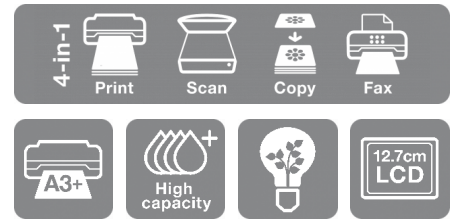

WorkForce Pro WF-C878R DWF

DATASHEET / BROCHURE

Cut your downtime, save cost and improve sustainability with this ultra-reliable business inkjet MFP

Reduce energy use and downtime, while still maintaining high productivity with Epson's WorkForce Pro RIPS WF-C878R. Thanks to this ultra-reliable business inkjet multifunction printer, users can print up to 20,000 pages without needing to change supplies.¹

High yield printing

This low-intervention MFP prints up to 20,000 pages in mono or colour without changing the ink supplies.¹ This means there is low user intervention, increasing productivity.

Precision Core Heat-free technology

Epson Heat-Free Technology requires no heat to warm up when it is switched on or woken from sleep, which significantly reduces energy consumption and therefore saves money. This also means Epson's Heat-Free inkjets can deliver a fast first page out time (FPOT) of 5.5 seconds compared to laser printers, which need to preheat the fuser to print.

Enhance functionality with in-house (EDA, EPA) and third party solutions (Open Platform)

Gain complete control of printing operations with Epson and its partners solutions, allowing devices to be set up to meet specific and changing business requirements.

Epson Remote Services (ERS)

Our cloud-based device monitoring and management system helps service providers to perform accurate remote diagnosis without compromising on security. The embedded agent on the WF-C878R allows for seamless setup and use.

KEY FEATURES

- **High reliability**
  With few moving parts, and low intervention, increase printer uptime
- **High print yield**
  Print up to 20,000 pages without changing the supplies¹
- **Low power consumption**
  Epson's Heat-Free technology uses no heat, reducing energy consumption
- **Epson Remote Services**
  Cloud-based, advanced diagnosis of Epson printers and MFPs.