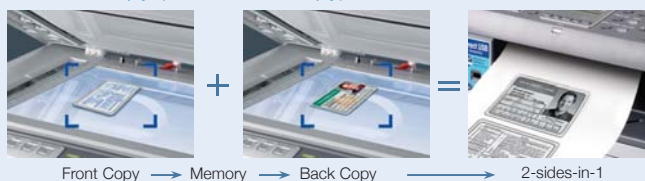

ID Card Copy (2-side-in-1 Copy)