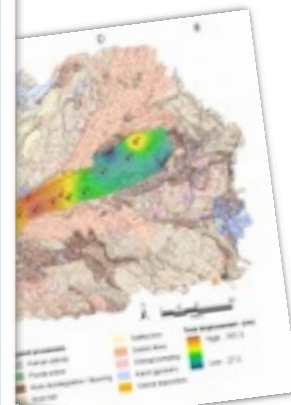

Engineering Scientific

- Extreme Print & Copy Speeds
- Plotting Precision
- Brilliant Photographic Prints
- Low Cost-of-Ownership
- Waterproof Plots
- Future Expandable Design
- Robust Printer Design
- World-class Service & Support