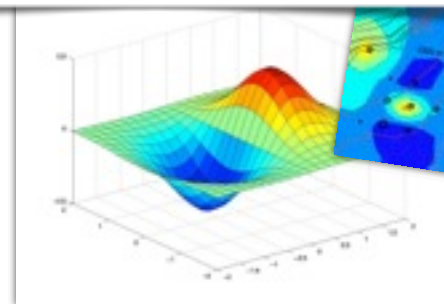

Engineering Scientific

- Extreme Print & Copy Speeds
- Plotting Precision
- Brilliant Photographic Prints
- Low Cost-of-Ownership
- Waterproof Plots
- Future Expandable Design
- Robust Printer Design
- World-class Service & Support