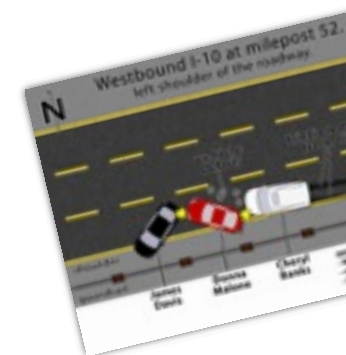

■ The Fastest Speeds in its Class

- As little as 25 seconds for a D-size Color Print, and 40 seconds for D-size Color Copy¹

■ Extremely Precise Output

- Capable of accurately plotting minimum line widths as thin as 0.018 mm
- Advanced color screening technology designed to produce true continuous-tone photo printing rivaling traditional six-color printers