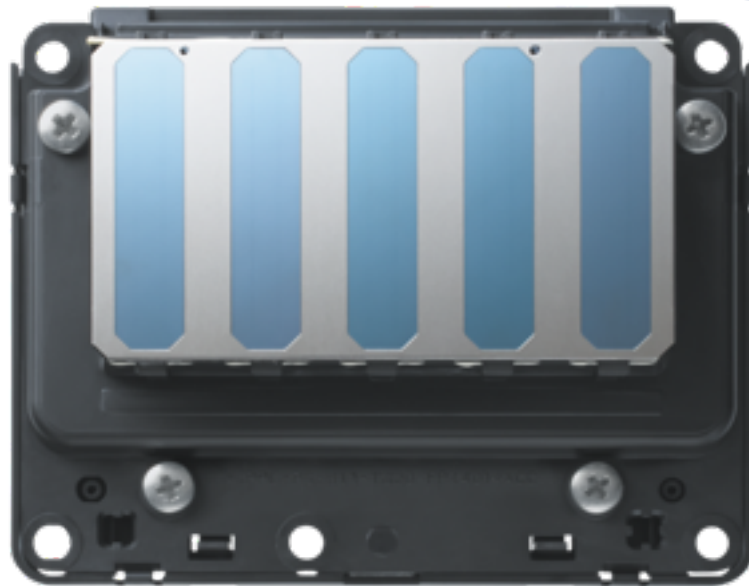

exotic
print head
technology

■ Extreme Print Quality

- Capable of print resolutions up to 2,880 x 1,440 dpi
- Precision ink drop control for outstanding clarity and sharpness

■ Fast Print Speeds

- True 720 dpi per color channel per single pass
- Quite possibly one of the fastest printers in its class

■ Commercial Grade Reliability

- Developed for use with Epson UltraChrome XD aqueous inks for high reliability
- Capable of high-volume printing with very little downtime for maintenance