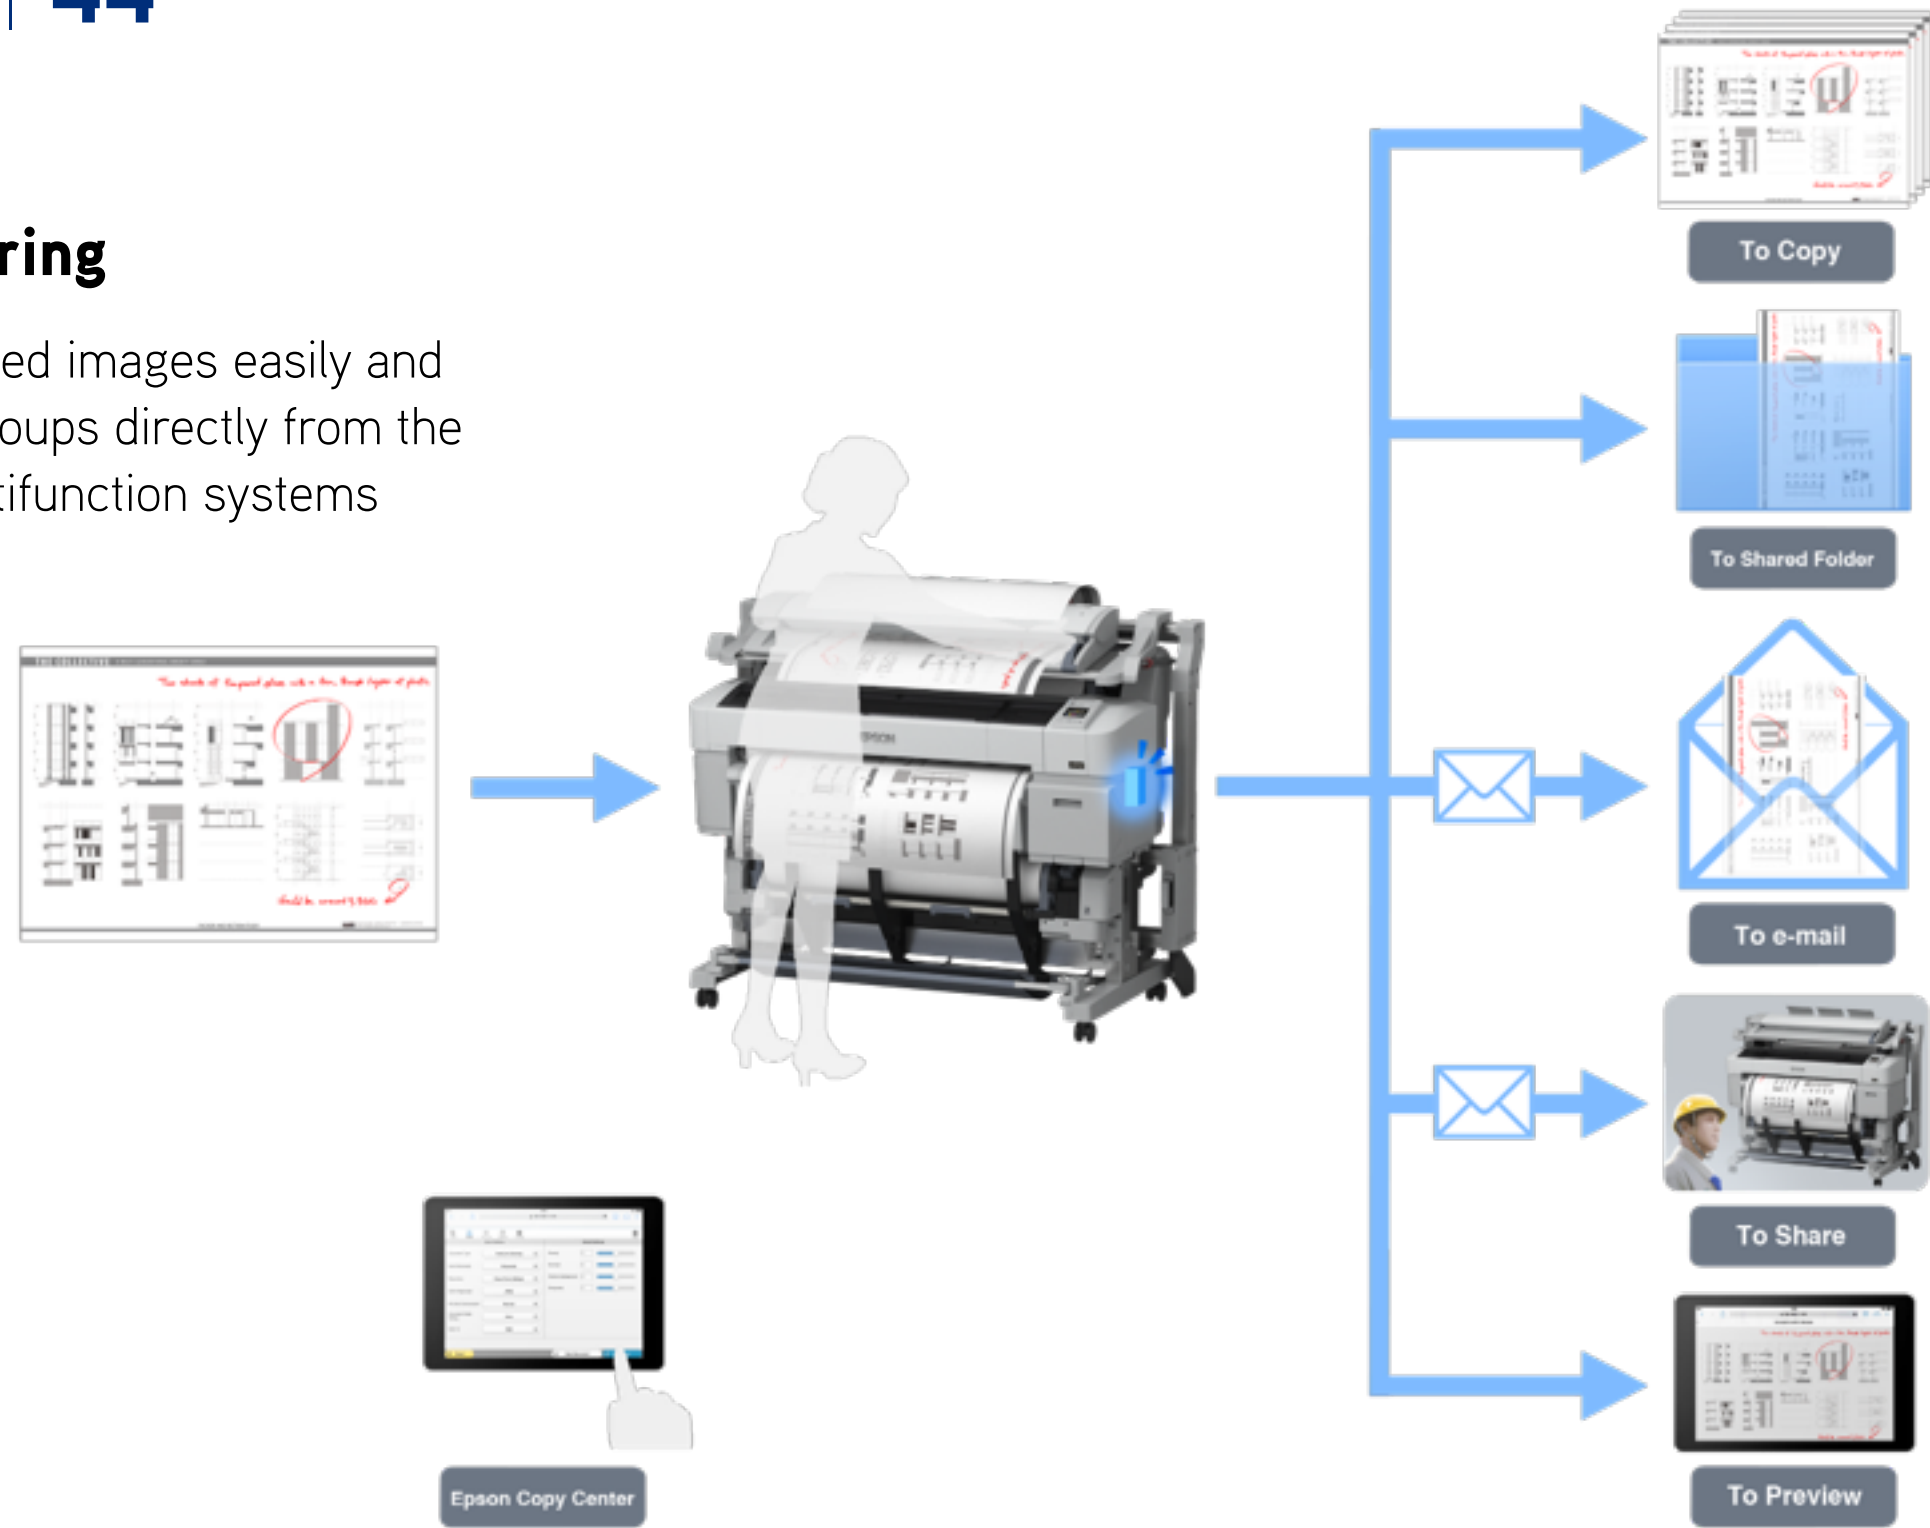

■ Intuitive Controls

- Auto Copy Enlargement to fit media, or scalable from 25 to 400%
- Selectable output resolution from 200 dpi to 600 dpi
- Save images in either JPEG or PDF file formats

1. Scan speed of 6-inches per second based on scanning at 200 dpi in 24-bit RGB color. Copy speed based on time from start of copy process (360 dpi speed mode) until printing is completed including cutting of the paper.

Optional Multifunction Scanner Module

Remotely Control the SureColor T-Series

Control Copy, Scan, Preview, and Share features remotely from a mobile device

Copy, Scan and Share

Collaborative Sharing

Share copies and scanned images easily and quickly between workgroups directly from the SureColor T-Series Multifunction systems