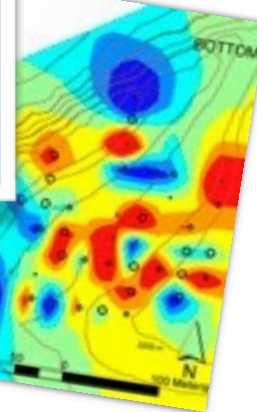

Engineering Scientific

- Extreme Print & Copy Speeds
- Plotting Precision
- Brilliant Photographic Prints
- Low Cost-of-Ownership
- Waterproof Plots
- Future Expandable Design
- Robust Printer Design
- World-class Service & Support