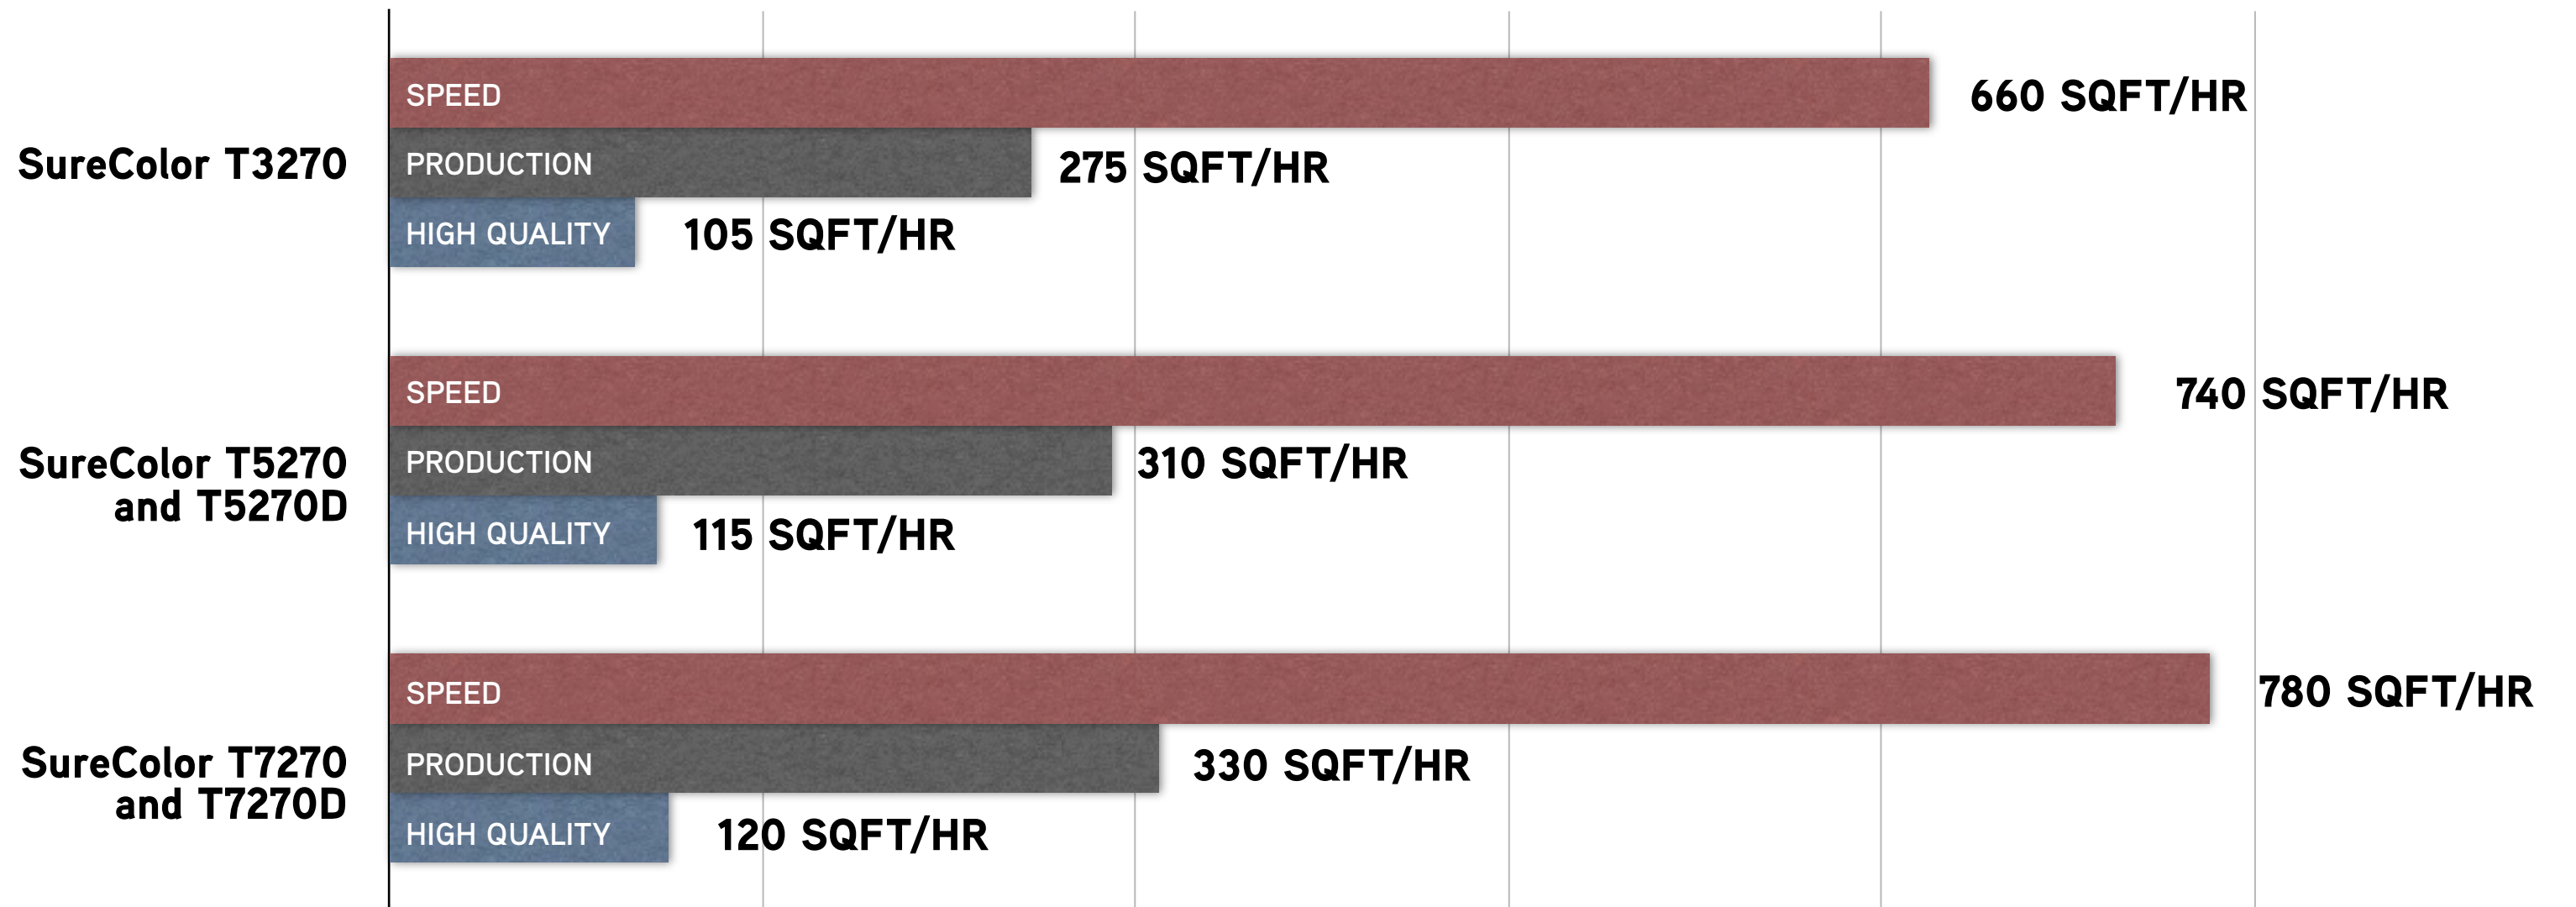

Square Feet Per Hour

Print speeds for square feet per hour are based on print engine speed only. Total throughput time for any print depends on workstation configuration, file size, print resolution, ink coverage, networking, etc.