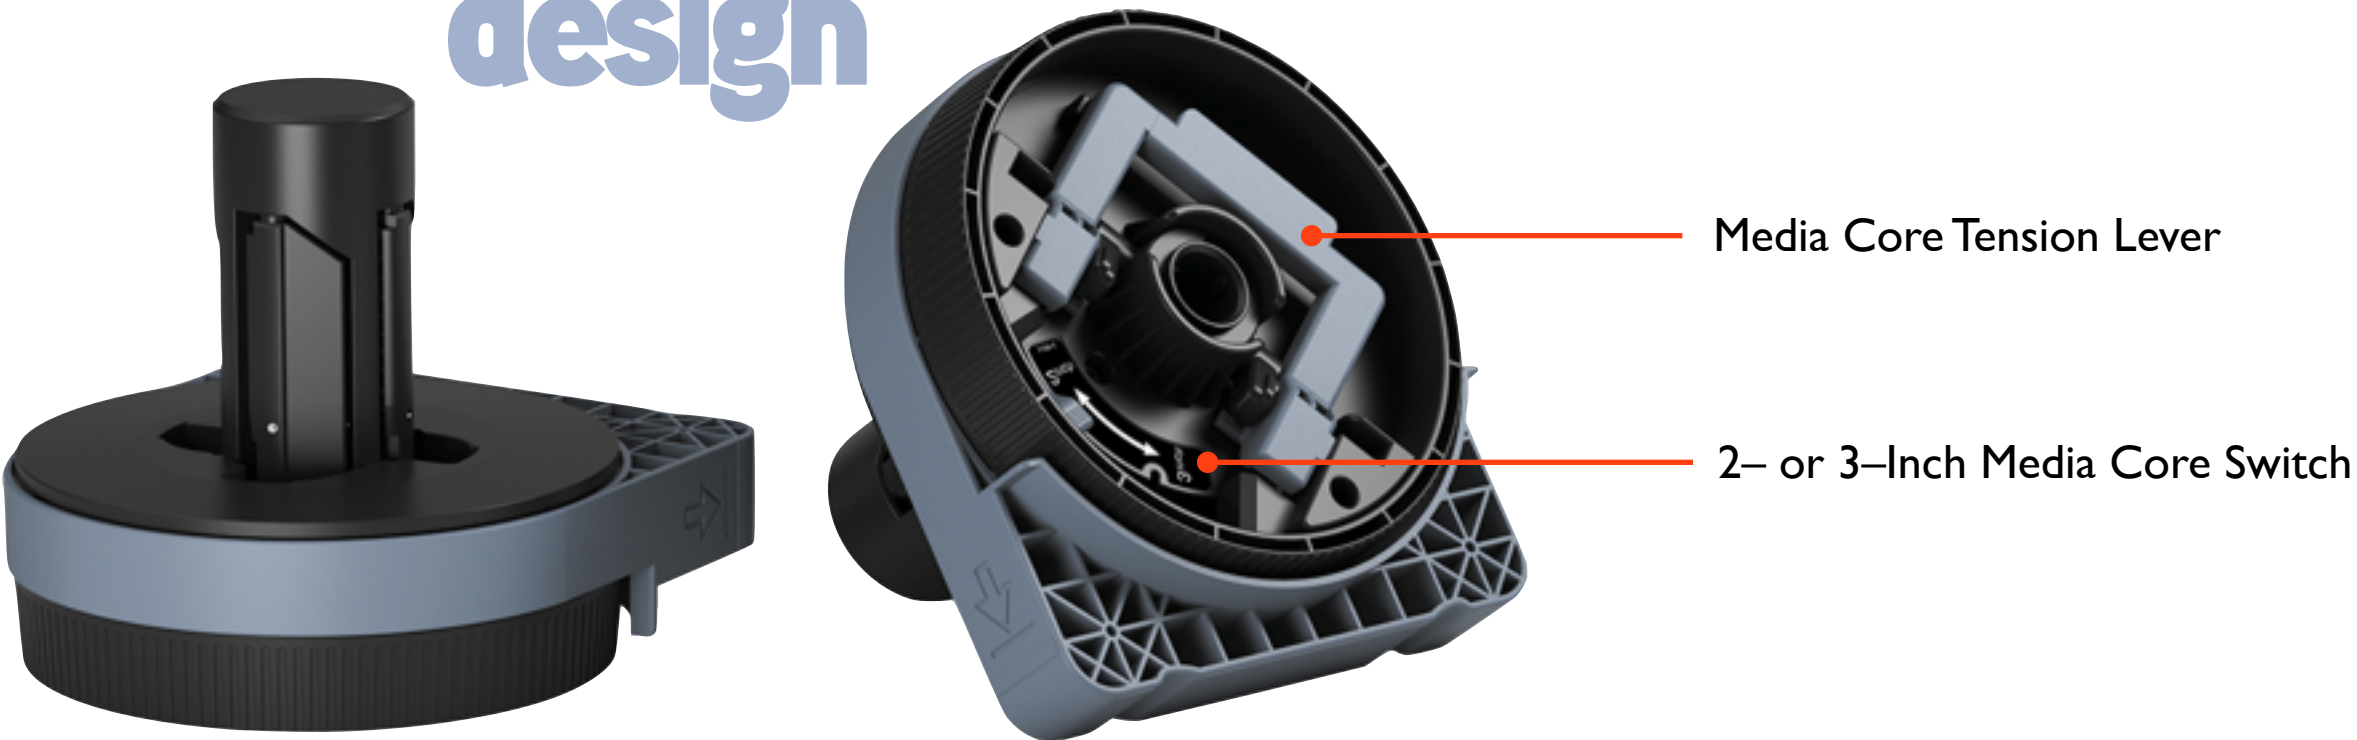

■ **Roll Media Adapters Adjust for both 2-inch and 3-inch Roll Media Cores**

- Simple Tension Lever Ensures Quick and Secure Media Core Loading
- Extremely Fast Roll Media Loading with Less Chance of Media Damage
- Designed with Epson ePlaten™ Technology for Highly-Accurate Roll Media Loading

intuitive.
design