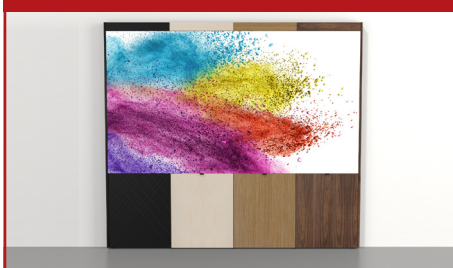

OPTION 2 - TVF COMPLETE "CORPORATE"

Wall/Floor-mounted with a wooden frame
and storage space