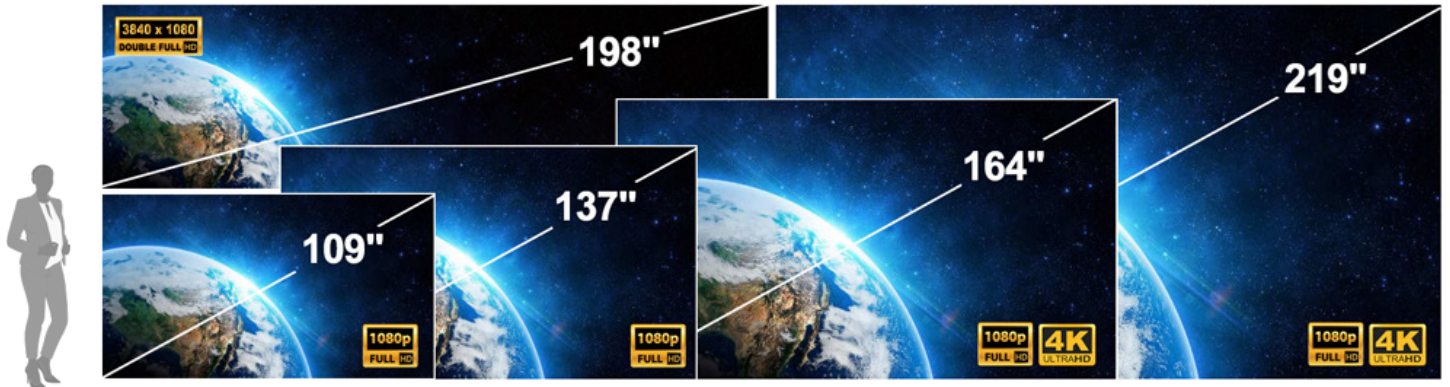

Leyard TVF Complete LED Video Wall Packages

EASY, OFF-THE-SHELF LED VIDEO WALLS

The Leyard Europe TVF Complete™ Video Wall display reduces the time, complexity and cost of designing and installing an LED video wall. We've packaged everything an organization needs in one complete 109" to 219" diagonal LED video wall display. Simply select the video wall size that best suits the environment and application, and receive the complete package of LED display cabinets, cables, spare modules, wall mounts, video controller and trims or optional panelling all included.

Leyard Europe TVF Complete is configured using the popular TVF Series LED video wall displays feature a high resolution, stackable and cable-free design. With the ability to deliver standard Full HD, Double Full HD or 4K resolution walls in various sizes, finding the video wall display to fit your space is easy.

Available in five diagonal sizes:
109", 137", 164", 198", 219"
Models with 16:9 or 32:9 aspect ratio

LED video wall & mounting options
made in Europe

Front installation and serviceability

Preconfigured TVF Complete
video walls ready to install