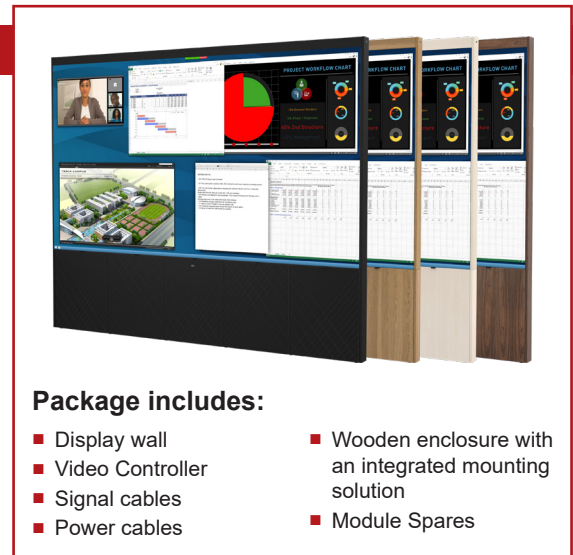

Black with Pattern

Walnut

Oak

Birch

Package includes:

- Display wall
- Video Controller
- Signal cables
- Power cables
- Wooden enclosure with an integrated mounting solution
- Module Spares

TVF COMPLETE CORPORATE SPECIFICATION