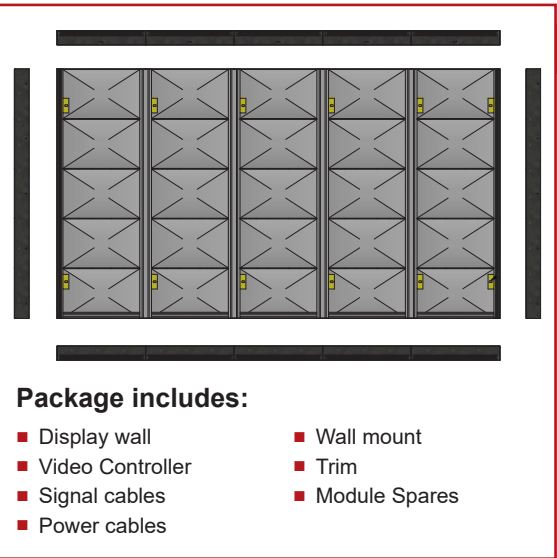

Leyard TVF Complete LED Video Wall Packages

EASY, OFF-THE-SHELF LED VIDEO WALLS

The Leyard Europe TVF Complete™ Video Wall display reduces the time, complexity and cost of designing and installing an LED video wall. We've packaged everything an organization needs in one complete 109" to 219" diagonal LED video wall display. Simply select the video wall size that best suits the environment and application, and receive the complete package of LED display cabinets, cables, spare modules, wall mounts, video controller and trims or optional panelling all included.

OPTION 1 - TVF COMPLETE

WALL-MOUNTED INSTALLATION WITH TRIMS

Configure a Leyard TVF Series video wall of nearly any size, or if creating a video wall seems like too much, consider a pre-packaged TVF Complete™ Video Wall display. It removes complexity, cost, time and pressure of designing and installing a video wall because we've packaged everything in one complete solution, at a solid value. Simply select the Full HD, Double Full HD or 4K LED video wall size that best suits the environment and application, and receive the complete package of LED display cabinets, video controller, cables, spare modules, wall mounts, trim and remote control all included. Available in 109", 137", 164", 198" or 219" diagonal sizes.