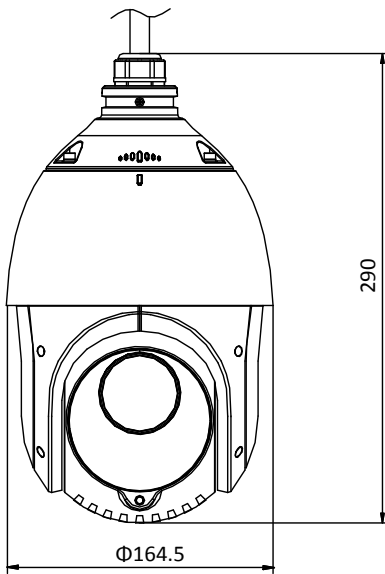

Available Model

DS-2DE4215IW-DE, 12 VDC & PoE+ (802.3 at, class4)

Dimensions

Unit: mm