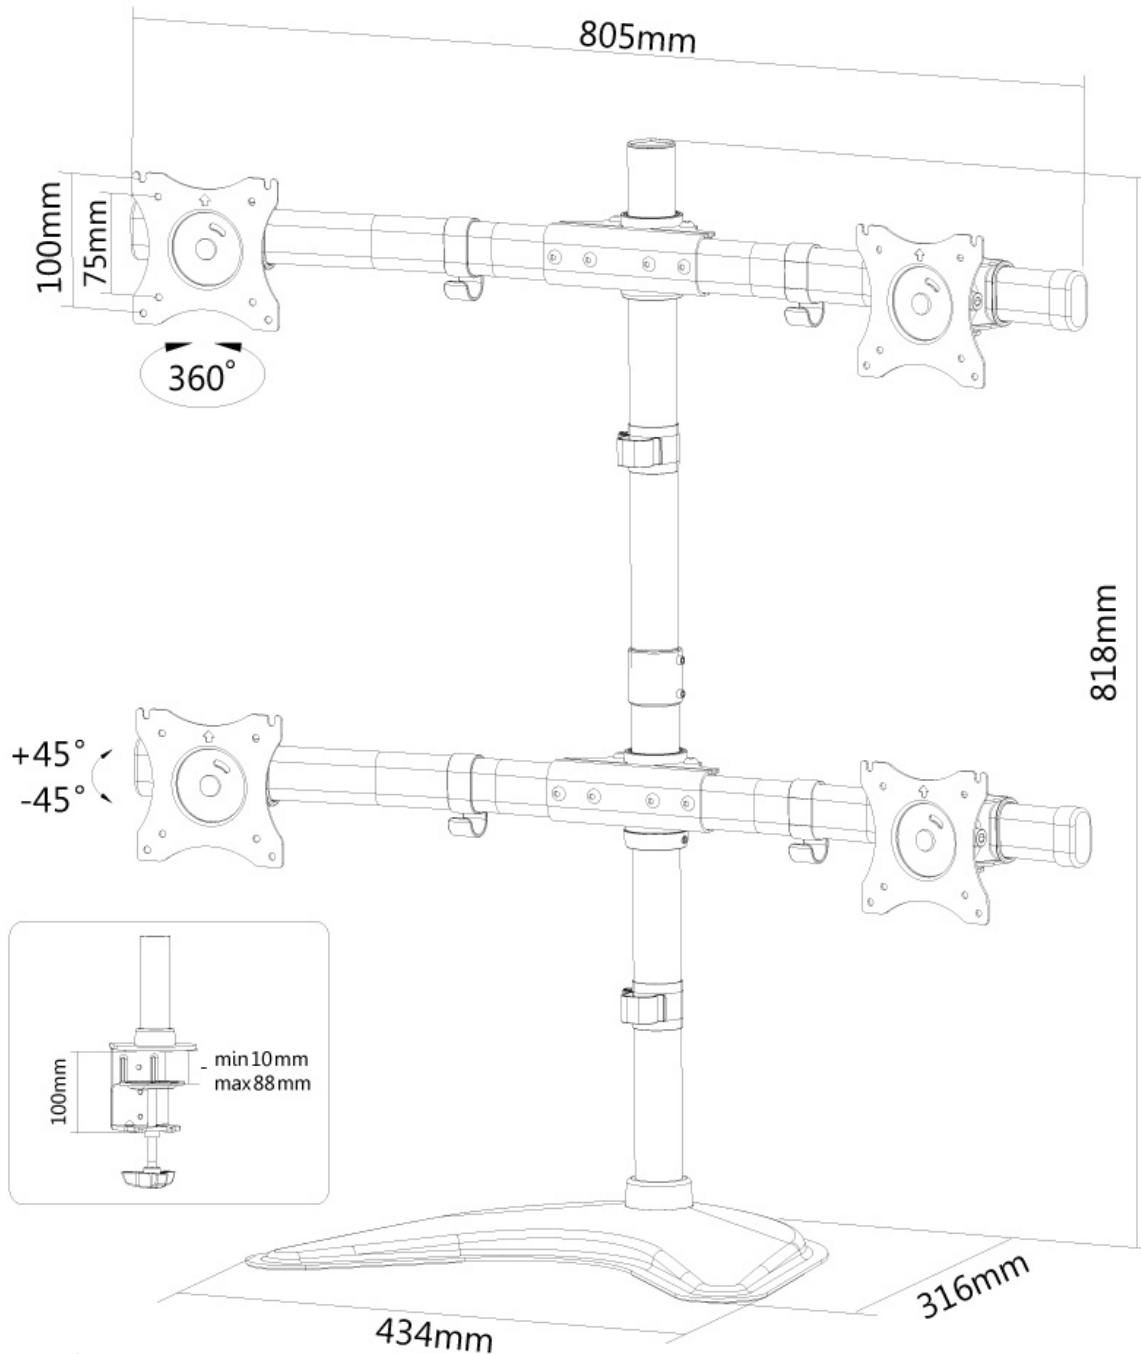

NM-D335D4BLACK

NEOMOUNTS SELECT MONITOR DESK MOUNT

Neomounts