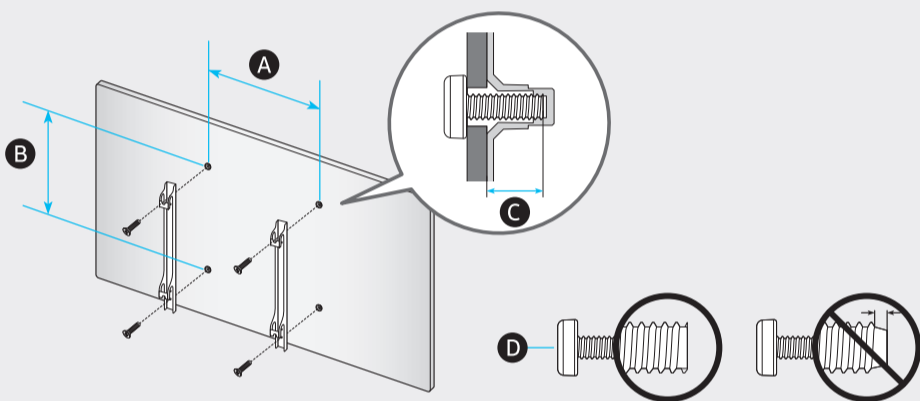

	A	B	C	D	E	F	G	H
UN43AU7***	37.9 inches (963.9 mm) (96.39 cm)	22.0 inches (558.9 mm) (55.89 cm)	2.3 inches (59.6 mm) (5.96 cm)	24.7 inches (627.8 mm) (62.78 cm)	7.6 inches (192.5 mm) (19.25 cm)	42.5 inches (108 cm)	17.9 lbs (8.1 kg)	18.3 lbs (8.3 kg)
UN50AU7***	44.0 inches (1116.8 mm) (111.68 cm)	25.4 inches (644.2 mm) (64.42 cm)	2.4 inches (59.9 mm) (5.99 cm)	28.3 inches (719.1 mm) (71.91 cm)	9.9 inches (250.2 mm) (25.02 cm)	49.5 inches (125 cm)	25.1 lbs (11.4 kg)	25.6 lbs (11.6 kg)
UN55AU7***	48.4 inches (1230.5 mm) (123.05 cm)	27.8 inches (707.2 mm) (70.72 cm)	2.4 inches (59.9 mm) (5.99 cm)	30.8 inches (783.3 mm) (78.33 cm)	9.9 inches (250.2 mm) (25.02 cm)	54.6 inches (138 cm)	30.6 lbs (13.9 kg)	31.3 lbs (14.2 kg)

*: 0-9, A-Z

	VESA A x B (mm)	C (mm)	D x 4
UN43AU7***	200 x 200	20-22	M8
UN50AU7***			
UN55AU7***			

*: 0-9, A-Z

SAMSUNG

QUICK SETUP GUIDE

GUIDE D'INSTALLATION RAPIDE

GUÍA RÁPIDA DE CONFIGURACIÓN

GUIA RÁPIDO DE INSTALAÇÃO