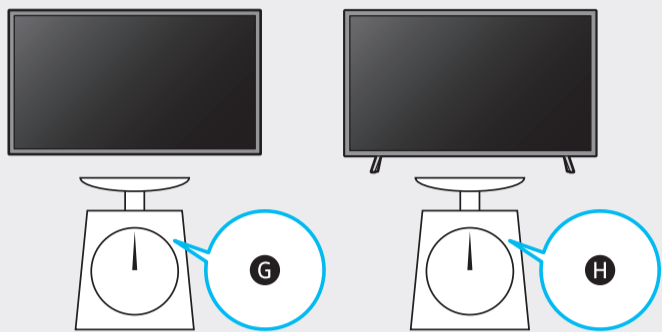

	A	B	C	D	E	F	G	H
UN43AU7***	37.9 inches (963.9 mm) (96.39 cm)	22.0 inches (558.9 mm) (55.89 cm)	2.3 inches (59.6 mm) (5.96 cm)	24.7 inches (627.8 mm) (62.78 cm)	7.6 inches (192.5 mm) (19.25 cm)	42.5 inches (108 cm)	17.9 lbs (8.1 kg)	18.3 lbs (8.3 kg)
UN50AU7***	44.0 inches (1116.8 mm) (111.68 cm)	25.4 inches (644.2 mm) (64.42 cm)	2.4 inches (59.9 mm) (5.99 cm)	28.3 inches (719.1 mm) (71.91 cm)	9.9 inches (250.2 mm) (25.02 cm)	49.5 inches (125 cm)	25.1 lbs (11.4 kg)	25.6 lbs (11.6 kg)
UN55AU7***	48.4 inches (1230.5 mm) (123.05 cm)	27.8 inches (707.2 mm) (70.72 cm)	2.4 inches (59.9 mm) (5.99 cm)	30.8 inches (783.3 mm) (78.33 cm)	9.9 inches (250.2 mm) (25.02 cm)	54.6 inches (138 cm)	30.6 lbs (13.9 kg)	31.3 lbs (14.2 kg)

*: 0-9, A-Z

	VESA A x B (mm)	C (mm)	D x 4
UN43AU7***	200 x 200	20-22	M8
UN50AU7***			
UN55AU7***			

*: 0-9, A-Z

SAMSUNG

QUICK SETUP GUIDE

GUIDE D'INSTALLATION RAPIDE

GUÍA RÁPIDA DE CONFIGURACIÓN

GUIA RÁPIDO DE INSTALAÇÃO