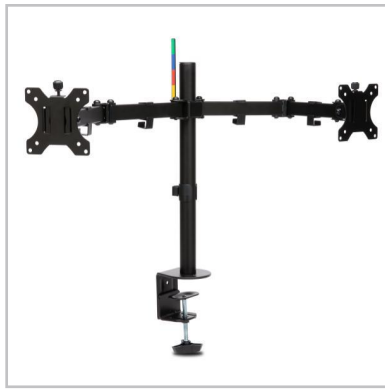

## SmartFit® Ergo Dual Extended Monitor Arm

Raise your level of comfort.

K55409WW

### Product Description

Finding the correct ergonomic height for your monitors and adjusting their distance is easy, thanks to the sturdy, stable SmartFit® Ergo Dual Extended Monitor Arm. Clear valuable desk space while improving ergonomics. Wide adjustment range delivers  $\pm 90^\circ$  swivel,  $\pm 180^\circ$  rotation (for landscape or portrait),  $\pm 45^\circ$  monitor tilt adjustment and up to 399mm/15.7" arm extension. Sturdy metal C-clamp and grommet fastener are easy to install and won't damage or mark the desk or table. Each arm is compatible with displays up to 32" and 8kg/17.6lbs.

### Features

- The SmartFit® system makes finding the right height for maximum comfort as easy as 1, 2, 3. Simply match your hand size to the colour on the provided chart, set the height to your colour and you're done.
- Wide adjustment range delivers  $\pm 90^\circ$  swivel,  $\pm 180^\circ$  rotation (for landscape or portrait) and  $\pm 45^\circ$  monitor tilt adjustment for ergonomic comfort.
- Extendable arms let you easily adjust the distance of your monitors (up to 399mm/15.7").
- Included C-clamp and grommet fastener are made of durable steel and aluminium, require less desk space to attach, are easy to install and won't damage or mark your desk or table.
- Quick-release VESA® 75/100 mounting plates accommodate monitors up to 32" and 8kg/17.6lbs (per arm).
- Cable management system eliminates cable clutter for a cleaner desktop.