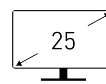

FEATURES

Broadened Display

View your applications, spreadsheets and more with a perfect screen size for work desk that aligns with the visual's comfort zone.