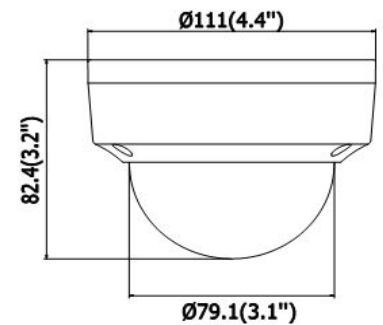

### Technical Specifications

<b>Device</b>	
Image Sensor:	1/3" Progressive Scan CMOS
Min Illumination:	0.01 lux@F1.2: AGC ON   0 lux with IR
Shutter Time:	1/30s ~ 1/100,000s
Lens:	2.8mm
WDR:	WDR 120dB
Angle of View:	103.0°H, 58.0°V, 123.0°DIAG
Lens Mount:	M12
Angle Adjustment:	Pan: 0° ~ 355°, tilt: 0° ~ 75° rotate: 0° to 355°
3-Axis Adjustment :	Yes
Day & Night:	IR cut filter with auto switch   Wavelength: 850nm
<b>Compression Standard</b>	
Video Compression:	H.265, H.264+, H.264
Bit Rate:	256 Kbps ~ 16 Mbps
Three Stream:	Yes
Analytics:	Line Cross and Intrusion detection
<b>Image</b>	
Max. Image Resolution:	2688 × 1520@30fps
Frame Rate: Main Stream	30fps (2688 × 1520, 2560 × 1440, 2304 × 1296, 1920 × 1080)
ROI Codec:	Supported
Image Setting:	BLC, Rotate Mode, Saturation, Brightness, Contrast, Sharpness adjust by VI software or Camera Firmware
<b>Network</b>	
Alarm Trigger:	Tampering alarm, Network disconnect, IP address conflict, Storage exception
Protocols:	TCP/IP, HTTP, DHCP, DNS, DDNS, RTP, RTSP, PPPoE, SMTP, NTP, SNMP, HTTPS, FTP, 802.1x, Qos (SIP, SRTP, IPv6, Bonjour)
Security:	User authentication, watermark
<b>Interface</b>	
Communication Interface:	1 RJ45 10 M/100 M Ethernet interface
System Compatibility:	ONVIF, PSIA
Local Storage:	Built-in Micro SD card slot, up to 128GB
<b>General</b>	
Operating Conditions:	-22° F – 140° F (-30°C ~ 60°C ) Humidity 95% or less
Power Consumption:	MAX: 6 W

### Technical Specifications

Impact Protection:	IK10		
Power Supply:	12 VDC ± 25%, PoE (802.3af)		
IR Range:	(Up To: 30 meters)		
DNR:	3D DNR		
Dimensions:	Φ111 × 82 (4.4" × 3.2")		
Weight:	1.3 lbs. (500g)		
Software:	Includes Video Insight VMS License		
Warranty:	4 Year Advanced Replacement		
Accessories:	<p>A-MD-ICM</p> 	<p>A-MD-WM</p> 	<p>A-MWM-Mini</p> 
	<p>A-34-Cap Metal</p> 	<p>A-MD-GBA</p> 	<p>A-Pole Mount</p> 