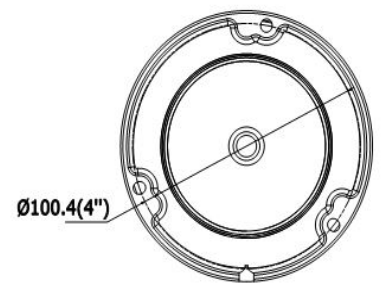

### Technical Specifications

<b>Device</b>	
Image Sensor:	1/3" Progressive Scan CMOS
Min Illumination:	0.01 lux@F1.2: AGC ON   0 lux with IR
Shutter Time:	1/30s ~ 1/100,000s
Lens:	2.8mm
WDR:	WDR 120dB
Angle of View:	103.0°H, 58.0°V, 123.0°DIAG
Lens Mount:	M12
Angle Adjustment:	Pan: 0° ~ 355°, tilt: 0° ~ 75° rotate: 0° to 355°
3-Axis Adjustment :	Yes
Day & Night:	IR cut filter with auto switch   Wavelength: 850nm
<b>Compression Standard</b>	
Video Compression:	H.265, H.264+, H.264
Bit Rate:	256 Kbps ~ 16 Mbps
Three Stream:	Yes
Analytics:	Line Cross and Intrusion detection
<b>Image</b>	
Max. Image Resolution:	2688 × 1520@30fps
Frame Rate: Main Stream	30fps (2688 × 1520, 2560 × 1440, 2304 × 1296, 1920 × 1080)
ROI Codec:	Supported
Image Setting:	BLC, Rotate Mode, Saturation, Brightness, Contrast, Sharpness adjust by VI software or Camera Firmware
<b>Network</b>	
Alarm Trigger:	Tampering alarm, Network disconnect, IP address conflict, Storage exception
Protocols:	TCP/IP, HTTP, DHCP, DNS, DDNS, RTP, RTSP, PPPoE, SMTP, NTP, SNMP, HTTPS, FTP, 802.1x, Qos (SIP, SRTP, IPv6, Bonjour)
Security:	User authentication, watermark
<b>Interface</b>	
Communication Interface:	1 RJ45 10 M/100 M Ethernet interface
System Compatibility:	ONVIF, PSIA
Local Storage:	Built-in Micro SD card slot, up to 128GB
<b>General</b>	
Operating Conditions:	-22° F – 140° F (-30°C ~ 60°C ) Humidity 95% or less
Power Consumption:	MAX: 6 W

### Technical Specifications

Impact Protection:	IK10		
Power Supply:	12 VDC ± 25%, PoE (802.3af)		
IR Range:	(Up To: 30 meters)		
DNR:	3D DNR		
Dimensions:	Φ111 × 82 (4.4" × 3.2")		
Weight:	1.3 lbs. (500g)		
Software:	Includes Video Insight VMS License		
Warranty:	4 Year Advanced Replacement		
Accessories:	<p>A-MD-ICM</p> 	<p>A-MD-WM</p> 	<p>A-MWM-Mini</p> 
	<p>A-34-Cap Metal</p> 	<p>A-MD-GBA</p> 	<p>A-Pole Mount</p> 