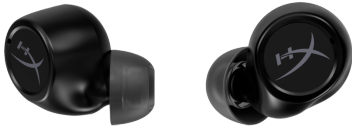

Product Names

Product name: HyperX Cirro Buds Pro Black

Product Numbers

Product number: 727A5AA

Warranty

Manufacturer Warranty: 2 year

Appearance

Product Primary Color: Black

Battery and Power

Battery life: Earbuds: ANC (Power-On Default): 4.5 hours; Ambient Mode: 5 hours; Gaming Mode: 4 hours; Noise Control Off - 7 hours; Charging case: 4 additional charges; Earbuds + Charging Case: 35 hours.
Impedance: 16 Ω $\pm$ 15% @ 1KHz
Battery type: Rechargeable lithium-ion

Box contents

What's in the box: 2 Earbuds, Hard Carrying Case, Silicone Ear Tips (3 sizes), Quick Start Guide.

Compatibility

Compatibility statement: PC, Nintendo Switch™, Mobile

Connectivity and communications

Wireless range: Up to 10m
Wireless type: Bluetooth®
Bluetooth version: 5.2
Supported bluetooth codecs: SBC
Supported bluetooth profiles: HSP, HFP, A2DP, AVRCP

Drives

Driver type: Dynamic, 8mm

Multimedia and input devices

Cable length (metric): 0.3m
Audio features: Ambient Mode; Ingress Protection: IPX4 (earbuds).
Total harmonic distortion: $\leq$ 3% (50~8kHz)
Connection type: Active Noise Cancellation: Hybrid
Element: MEMS
Polar pattern: Omnidirectional
Frequency response (headphone): 20Hz – 20kHz
Sensitivity (headphone): 112 $\pm$ 3dB SPL 1mW @ 1KHz
Audio controls: Multifunction touch controls
Cable type: USB-C to USB-A
Game mode: Low Latency Mode
Charge time: Earbuds: 40 minutes; Charging case: 2 hours; Entire product: 3 hours.
Frequency response (microphone): 30Hz-8kHz
Sensitivity (microphone): '-12.5dBFS (@1kHz, Pin=1Pa, 94dB)
Sampling rates: 48kHz
Bit-depth: 16-bit
Ear tips: Silicone, 3 sizes
Microphone type: Built-in
Audio connection: Bluetooth® wireless connection

System Components

Form factor: True wireless earbuds

Weights

Weight (metric): Charging case: 39.4g; Earbud (L/R): 8.54g