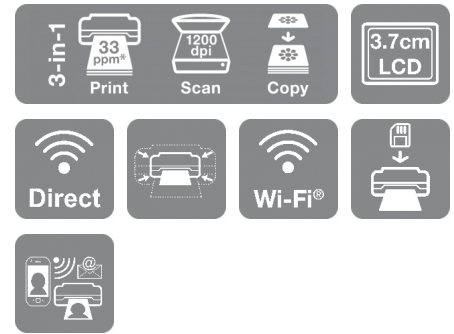

Expression Home XP-315

DATASHEET / BROCHURE

Save space, save money, save time. Small-in-One with LCD screen, user-friendly Wi-Fi for multiple users, mobile printing and Wi-Fi Direct™.

The Expression Home XP-315¹ is part of the Small-in-One range - Epson's smallest-ever range of all-in-one home inkjets. This printer, scanner and copier offers cost-effective printing for home users looking for Wi-Fi connectivity, 3.7cm LCD screen and mobile printing. It also offers the added benefit of Wi-Fi Direct for easy printing without a wireless network.

The Expression Home XP-315 comes with Epson Connect², offering both flexibility and freedom. It allows you to quickly and easily print documents and photos wirelessly from smartphones and tablet PCs using the iPrint app. You can also print from anywhere in the world by emailing documents and photos directly to the printer.

This Small-in-One's 3.7cm LCD screen and accompanying memory card slot offers easy-to-use printing with helpful menu prompts. No more waiting for computers to power up; printing directly from a memory card is straightforward and allows greater flexibility.