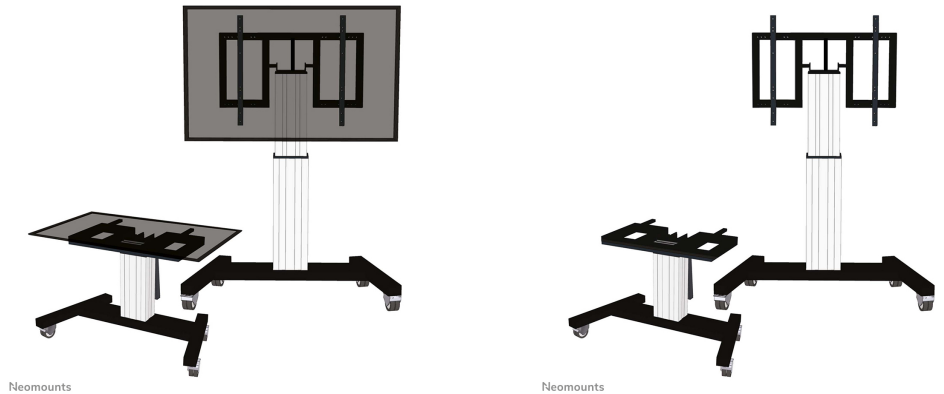

FUNCTIONALITY

Type	Tilt
Height adjustment	89-139 cm
Width adjustment	104 cm
Depth adjustment	74 cm
Tilt (degrees)	90°
Adjustment type	Motorised
Lockable	Lockable - Lock not included

INFORMATION

Color	Silver
Main material	Steel
Warranty	5 year
EAN code	8717371445942

Neomounts by Newstar Mobile Motorised TV/LFD Trolley for 42"-100" screen, with tabletop tilt function, Height Adjustable - Silver

With the Neomounts by Newstar PLASMA-M2500TSILVER automatic height adjustable floor stand you place a large format flat screen on the floor. Get optimal positioning for both standing and seated audiences, in any application, in any part of your location. Perfect to use in a class room, boardroom, presentation room or public entrance.

The PLASMA-M2500TSILVER has a 90 degree tilt function with allows the (touch)screen to be used in table-top mode. The stand is suited for screens between 42" - 100" and has a load capacity of 150 kg. The trolley is suitable for screens with a VESA hole pattern of 400x200 to 800x600 mm. Cables can be guided at the back of the mount.

Easily roll this cart over doorways and thresholds with to the high quality wheels. The mobile electric floor lift is automatically height adjustable over a height of 50 cm with a remote control. From the floor to the center the distance of the screen is variable from 89 cm to 139 cm (vertical) and from 95 cm to 145 cm (horizontal). The trolley features four solid castor wheels, of which the two front wheels are equipped with a brake.