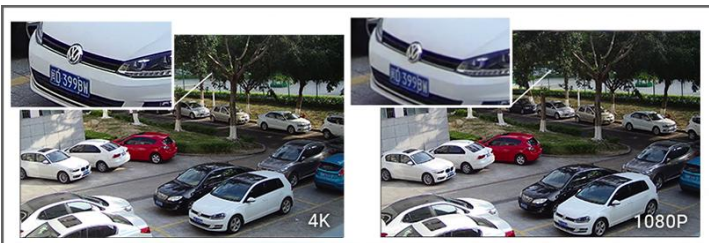

Milesight

AI Weather-proof Mini Bullet Network Camera

NDAA

IP67

IK10

DATASHEET

Key Features

- NDAA Compliance (The fully NDAA-compliant products are well suited for government, defense and a range of projects subject to the NDAA.)
- Powerful IR LEDs (Equipped with 3rd generation dot matrix IR LEDs, guaranteeing excellent image quality, long lifespan and energy efficiency.)
- 140dB Super WDR (Excellent performance even when the ratio of the luminosity of brightest and darkest is up to 140dB.)
- Advanced Functions (Boasting to support various advanced functions such as HLC, ROI.)
- 1TB (Supporting ultra-large external microSD/SDHC/SDXC card storage up to 1TB.)
- Adjustable 3-Axis Bracket (Providing a robust mounting platform for angle adjustments on a 3-axis plane.)
- Smart Stream (Bandwidth, storage and bit rate are saved with Smart Stream On, eg, H.265+ saves 70%~80% bandwidth that of H.264.)

AI Video Analytics

8 intelligent VCA modes powered by AI engine, which can intelligently filter objects to focus on human and vehicle detection.

Object Counting technology provides high accuracy and real-time data based on AI algorithm with statistic reports, optionally human and vehicle.

Face Detection function detects human faces in the monitoring scene and captures the snapshots, which greatly enhances the monitoring efficiency.

30fps@4K

Providing 4K HD resolution with frame rate of 30fps, the camera performs well in catching detailed image regardless of the moving speed.

0.005Lux Ultra Low-light

The starlight camera is able to deliver high detailed color images even in low light environment reaching 0.005Lux(Color) or 0Lux(B/W), and near infrared light environments without any supplementary lighting.