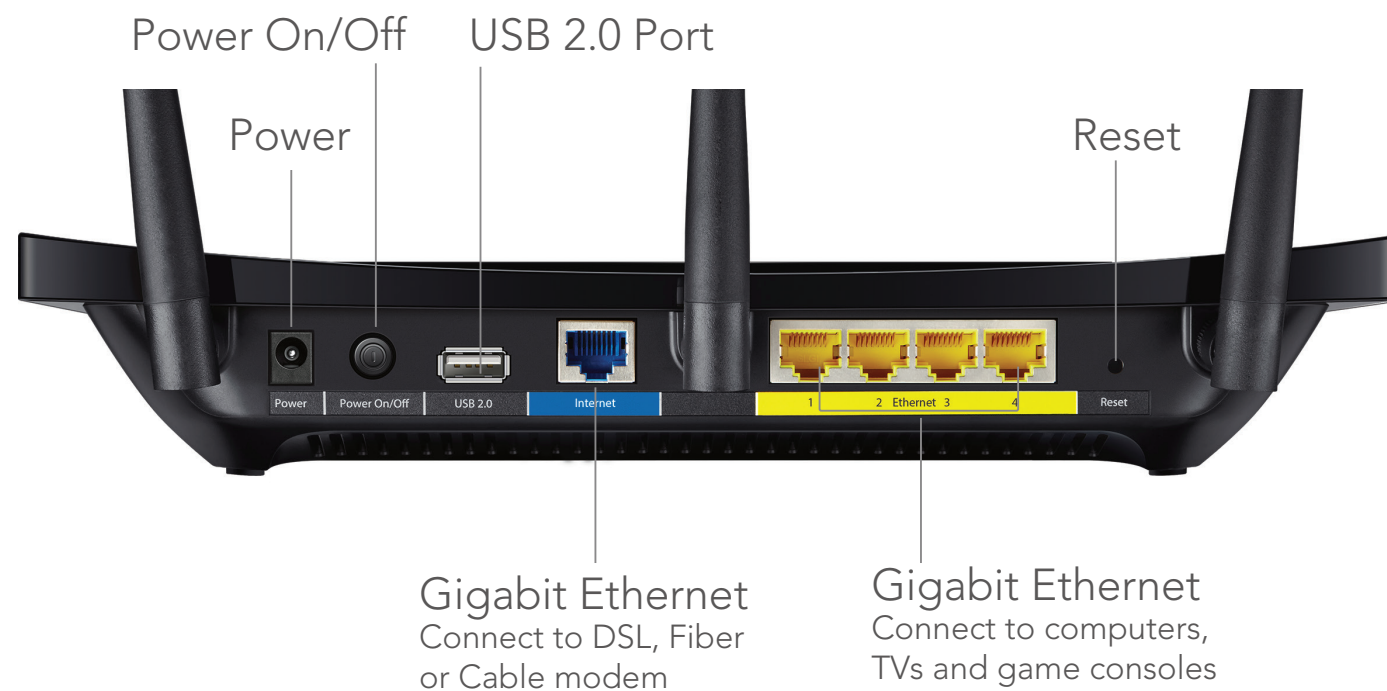

-  5GHz 1300Mbps Wi-Fi
-  2.4GHz 600Mbps Wi-Fi

Beamforming Technology For Laser-Focused Wi-Fi

 Touch P5

 Beamforming

 Other AC1900 Router

User-Friendly Touchscreen

Guest Network

Provides visitors with password-protected Wi-Fi access separate from your main network.

Effortless Touch Experience

Personalize your network's settings easily with a responsive touchscreen and intuitive menu.

Quick Setup

Installs easily with just a few taps, no separate devices required.

Specifications

Hardware

- **Ethernet Ports:** 4 10/100/1000Mbps LAN Ports & 1 10/100/1000Mbps WAN Port
- **USB Port:** 1 USB 3.0 Port + 1 USB 2.0 Port
- **Button:** Reset Button, Power On/Off Button
- **External Power Supply:** 12V/3.3A
- **Dimensions (W x D x H):** 11.2 x 6.2 x 2.1 in. (284 x 157 x 52 mm)
- **Antenna:** 3 Dual Band Detachable Antennas
- **Touch Screen:** Screen Type: Capacitive
Screen Size: 4.3 inch
Screen Resolution: 128 ppi