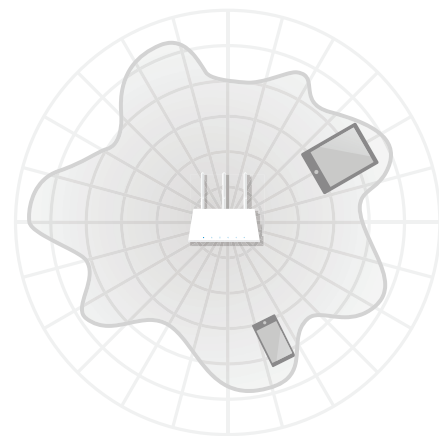

Enjoy a Powerful Home Network

Stream HD video and game online without lag using the Touch P5's lightning-fast Wi-Fi. Dual band antennas and high-powered amplifiers boost the router's coverage and ensure strong, stable connections with devices.

- 5GHz 1300Mbps Wi-Fi
- 2.4GHz 600Mbps Wi-Fi

Beamforming Technology For Laser-Focused Wi-Fi

Touch P5

Beamforming

Other AC1900 Router

User-Friendly Touchscreen

Guest Network

Provides visitors with password-protected Wi-Fi access separate from your main network.

Effortless Touch Experience

Personalize your network's settings easily with a responsive touchscreen and intuitive menu.

Quick Setup

Installs easily with just a few taps, no separate devices required.