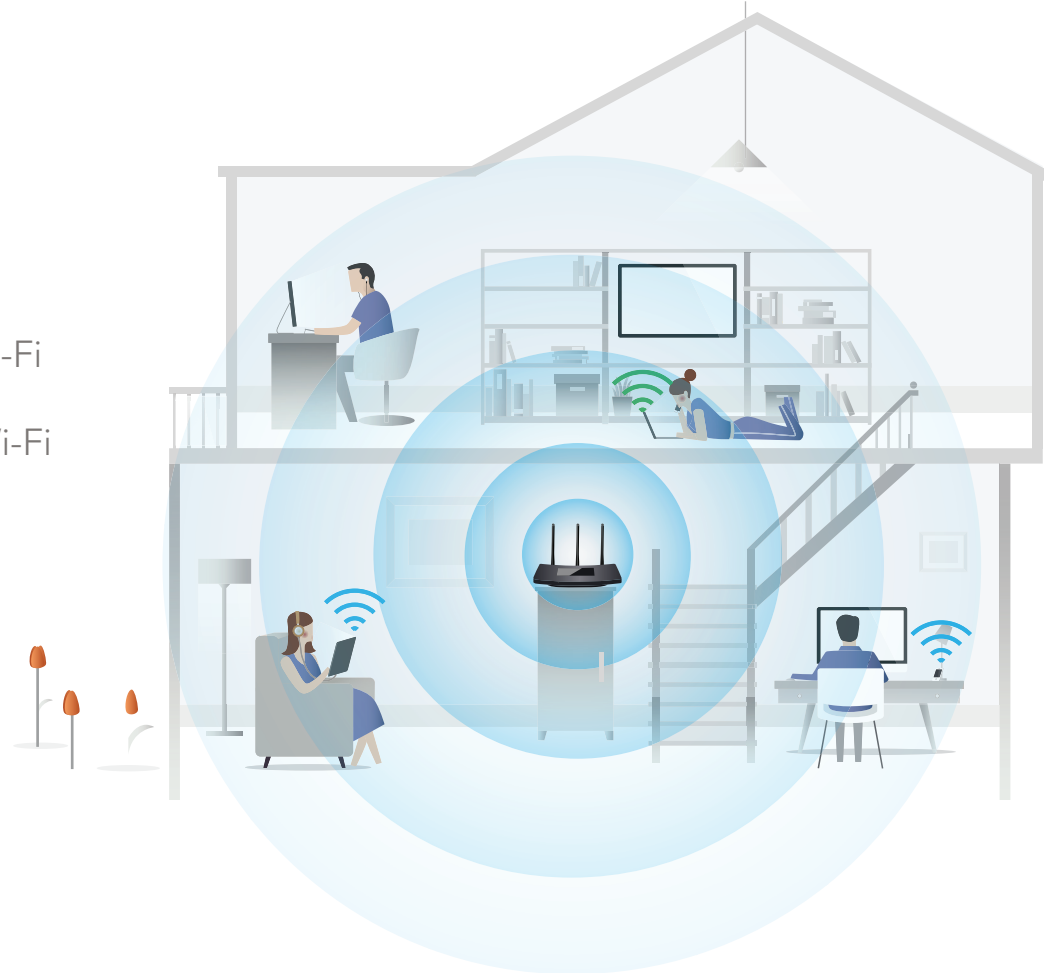

Enjoy a Powerful Home Network

Stream HD video and game online without lag using the Touch P5's lightning-fast Wi-Fi. Dual band antennas and high-powered amplifiers boost the router's coverage and ensure strong, stable connections with devices.

- 5GHz 1300Mbps Wi-Fi
- 2.4GHz 600Mbps Wi-Fi

Beamforming Technology For Laser-Focused Wi-Fi